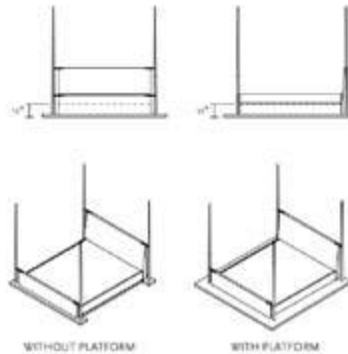

Note : All fabric must be minimum 56" width and
railroaded to avoid middle seam line

Designed to be used without boxspring

Headboard : H 40.75"

Footboard : L 18.25"

Mattress Platform : H 11" above finished floor

AOMORI BED

QUEEN WITHOUT PLATFORM

BD-15-107-Q

L 94.5" W 81.25" H 91.75"

QUEEN WITH PLATFORM

BD-15-107-Q-PLFTM

L 100.25" W 89" H 91.75"

DETACHABLE UPHOLSTERED HEADBOARD PAD

BD-15-107-Q-PAD

COM 5 yds COL 90 sq ft

KING WITHOUT PLATFORM

BD-15-107-K

L 94.5" W 81.25" H 91.75"

KING WITH PLATFORM

BD-15-107-K-PLFTM

L 100.25" W 105" H 91.75"

DETACHABLE UPHOLSTERED HEADBOARD PAD

BD-15-107-K-PAD

COM 8.5 yds COL 153 sq ft

CALIFORNIA KING WITHOUT PLATFORM

BD-15-107-CK

L 98.5" W 93.25" H 91.75"

CALIFORNIA KING WITH PLATFORM

BD-15-107-CK-PLFTM