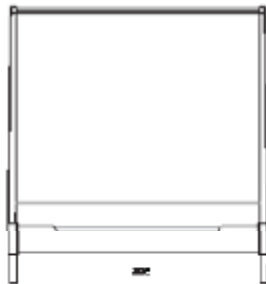

## ANRISTAR BED

BD-00-101-T (TWIN)

W 41" D 88" H 93"

BD-00-101-Q (QUEEN)

W 67" D 88" H 93"

BD-00-101-K (KING)

W 82" D 88" H 93"

BD-00-101-CK (CAL KING)

W 78" D 92" H 93"

Headboard : H 54"

Footboard : H 19"

Note : Mattress platform is 12" above finished floor

Side rails can hide up to a 7" box spring