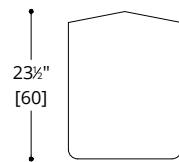

ATELIER PURCELL

AEGIALIA SIDE TABLES

ATELIER PURCELL

AEGIALIA SIDE TABLES

TOP & SIDE

Lacquer
Standard Wood
Premium Wood

BASE

Standard Metal
Hand Patinated Metal