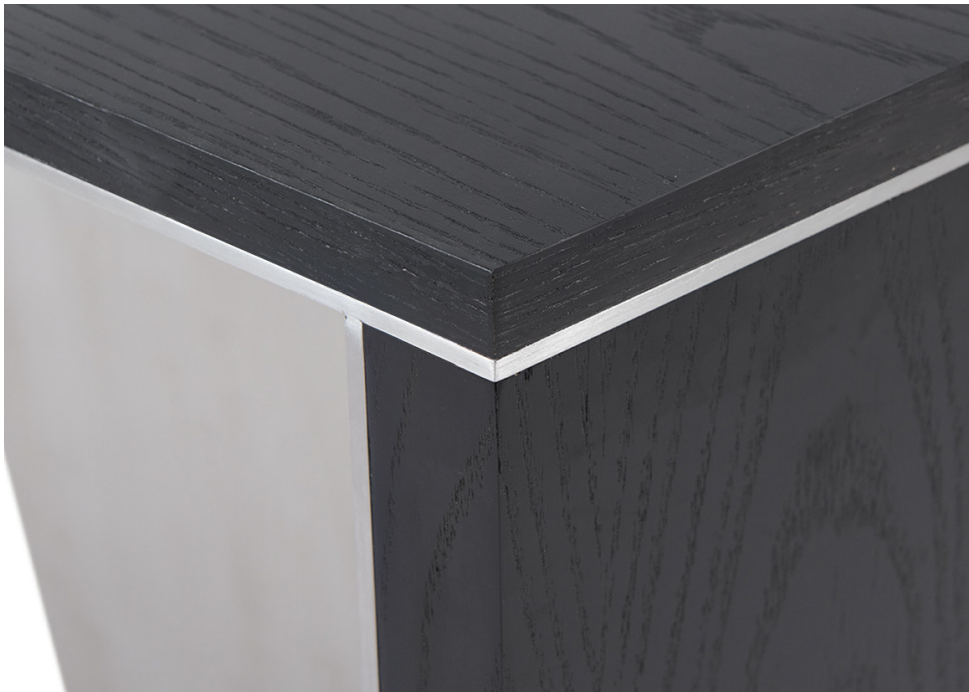

ATELIER PURCELL

AEGIALIA SIDE TABLES

ATELIER PURCELL

AEGIALIA SIDE TABLES

TOP & SIDE

Lacquer
Standard Wood
Premium Wood

BASE

Standard Metal
Hand Patinated Metal