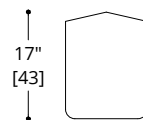

ATELIER PURCELL

AEGIALIA SIDE TABLES

ATELIER PURCELL

AEGIALIA SIDE TABLES

TOP & SIDE

Lacquer
Standard Wood
Premium Wood

BASE

Standard Metal
Hand Patinated Metal