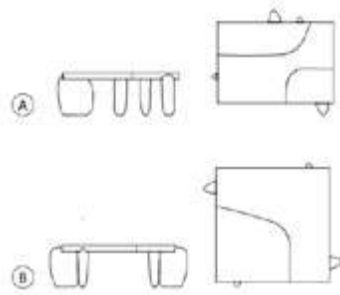

ACORA COFFEE TABLE

CT-15-113-A

L 52" W 36" H 19"

CT-15-113-B

L 52" W 52" H 19"

DENNIS MILLER ASSOCIATES

200 Lexington Avenue Suite 1210 New York, NY 10016

212.684.0070 Fax.212.684.0776 www.dennismiller.com