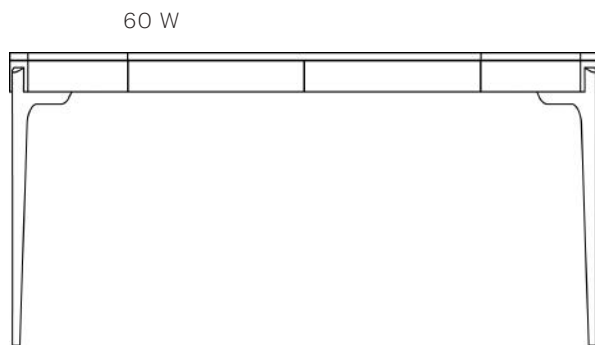

ABERDEEN DESK

ABERDEEN DESK

DIMENSIONS 60 W x 28 D x 30 H

FINISH COL requires 54 sf
legs: Cast bronze polished nickel (as shown)
OR Dark bronze patina with polished tip

30 H

1500 South Western Avenue Chicago, IL 60608 Phone:312.243.2919 Fax:312.243.2920 aneesupholstery.com info@aneesupholstery.com