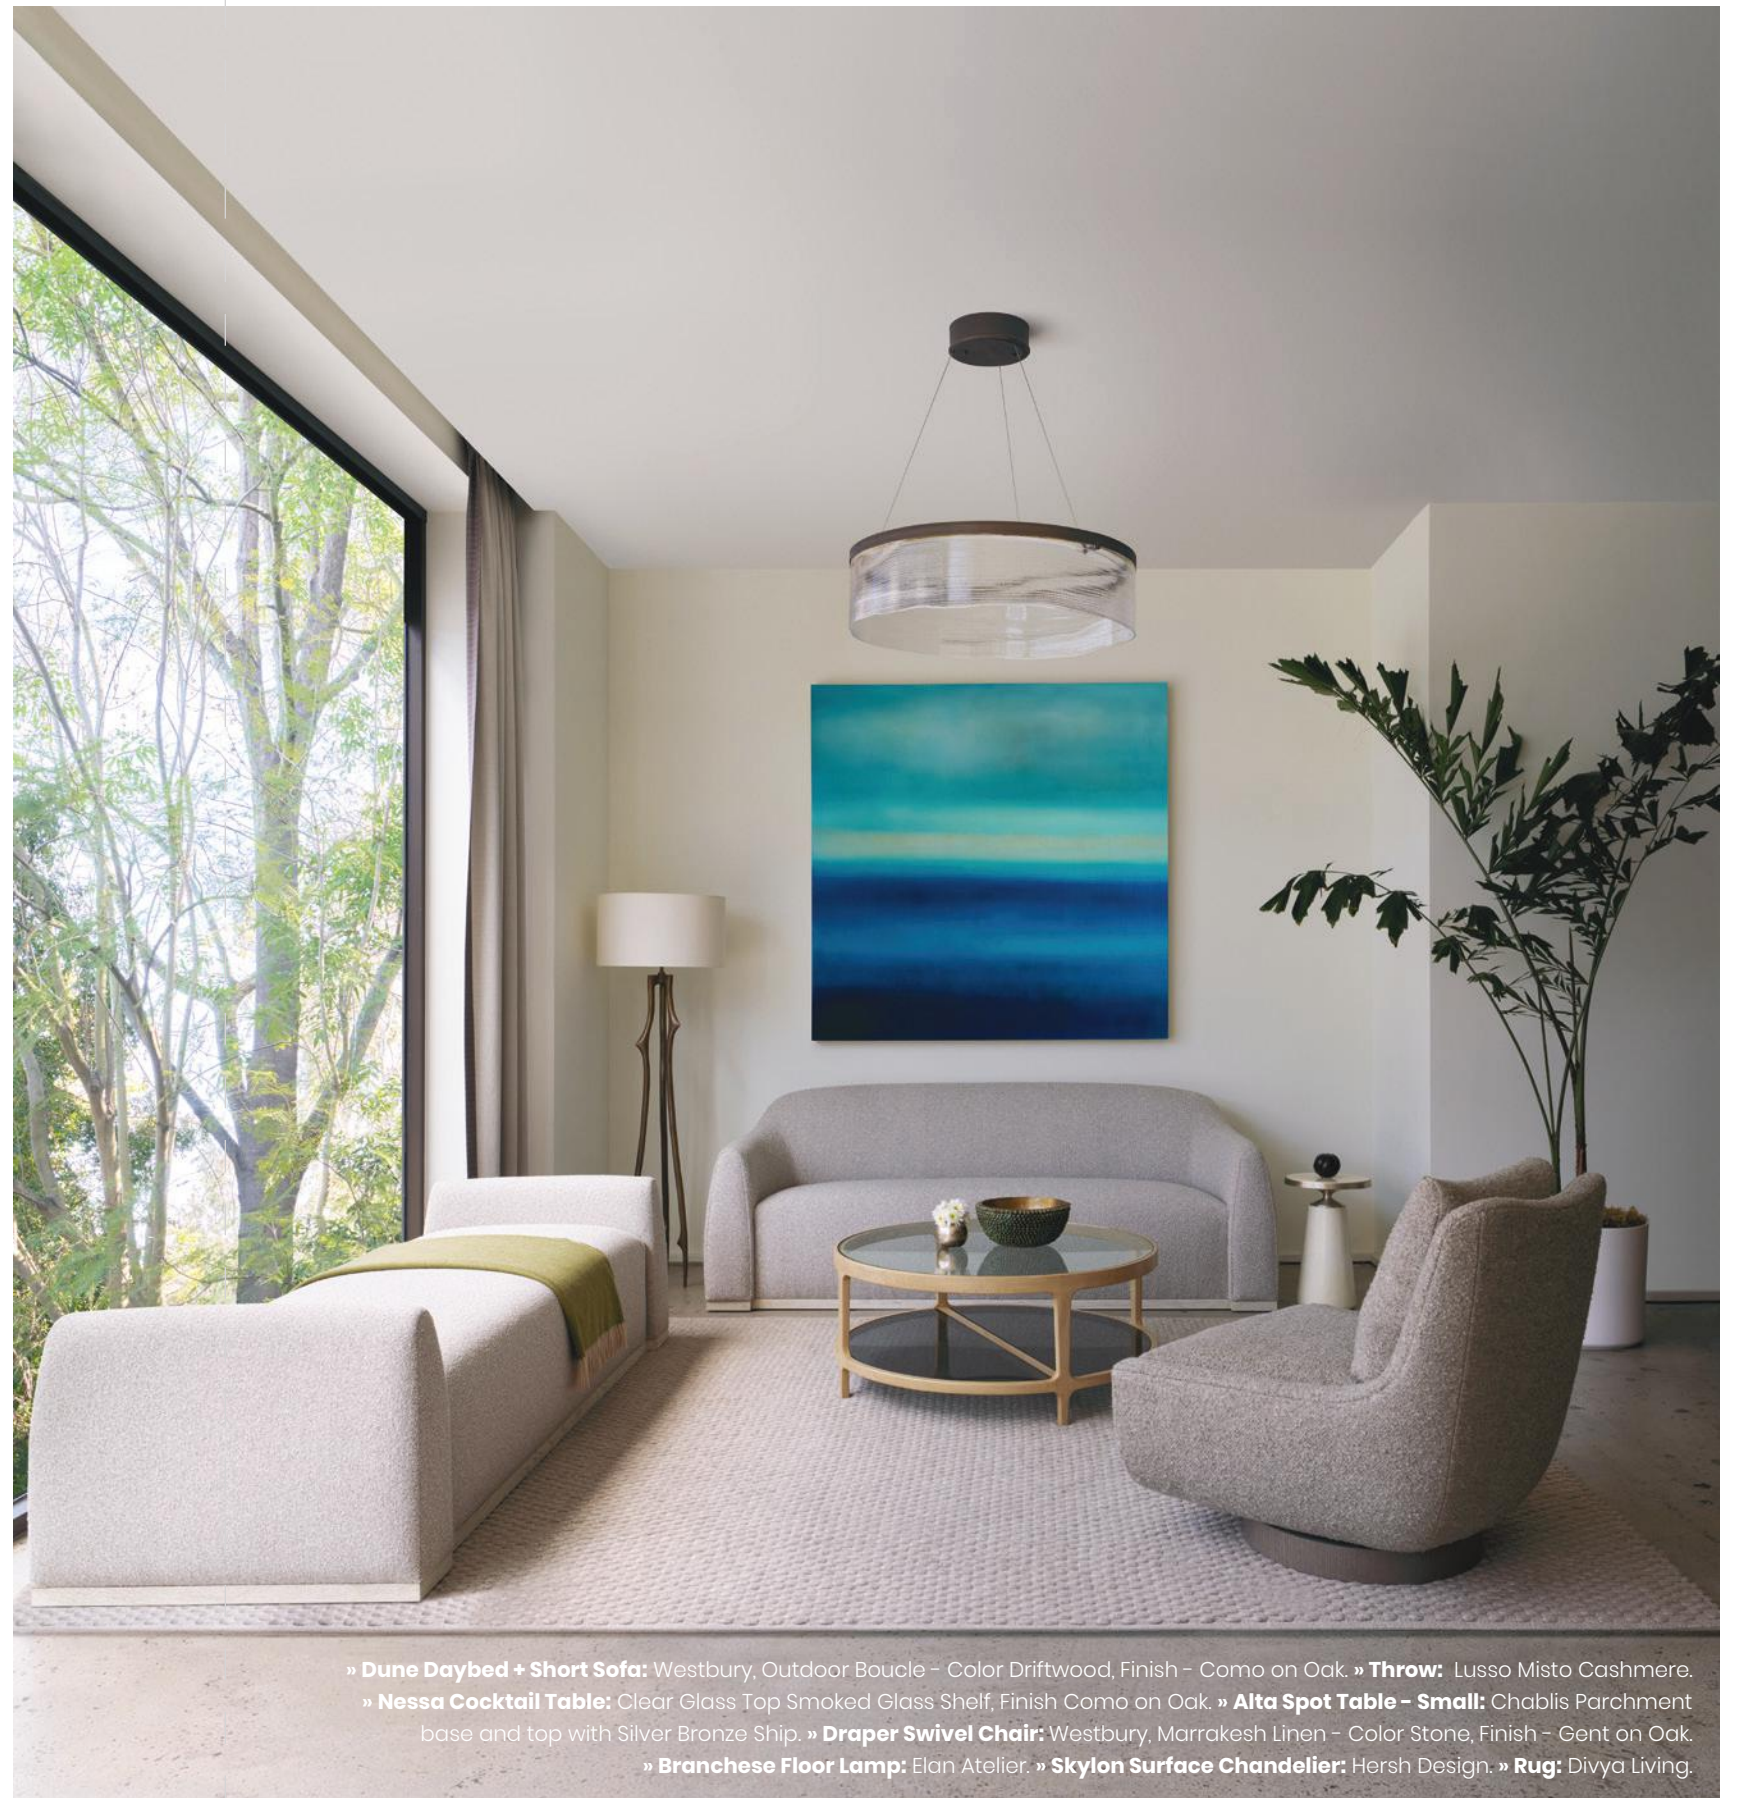

QUINTUS

SUMMER 2023

S U M M E R 2 0 2 3

BUILD. BEYOND. BLISS.

2023 at Quintus is about growth and looking to the future. We are pleased to announce our new 26,000 sq. ft. workshop in Los Angeles, where we build, finish and upholster all of our beautiful designs; including our new 2023 collection by Elisa Carlucci. Quiet, sculptural, and elegant-- The 2023 Collection adds fifteen stunning new designs to Quintus.

» **Dune Daybed + Short Sofa:** Westbury, Outdoor Boucle - Color Driftwood, Finish - Como on Oak. » **Throw:** Lusso Misto Cashmere.
» **Nessa Cocktail Table:** Clear Glass Top Smoked Glass Shelf, Finish Como on Oak. » **Alta Spot Table - Small:** Chablis Parchment base and top with Silver Bronze Ship. » **Draper Swivel Chair:** Westbury, Marrakesh Linen - Color Stone, Finish - Gent on Oak.
» **Branchese Floor Lamp:** Elan Atelier. » **Skyion Surface Chandelier:** Hersh Design. » **Rug:** Divya Living.

LYNNE

Beautiful from every angle the exposed wood frame, available in Walnut or Oak integrates beautifully with the finely tailored upholstery. Diagonal stretchers on the Lounge Chair and Ottoman further enhance the charm of this design.

S438-1 Wing Chair

29W x 32D x 43H

S438-2 Ottoman

22W x 18D x 17.5H

DUNE

Lush mounds of visual (and real life) comfort are found with the entire Dune Collection which consists of Lounge Chair, Ottoman, Short Sofa, Sofa, Daybed and Ottoman. An exposed wood base is perfect for adding your signature touch to this design.