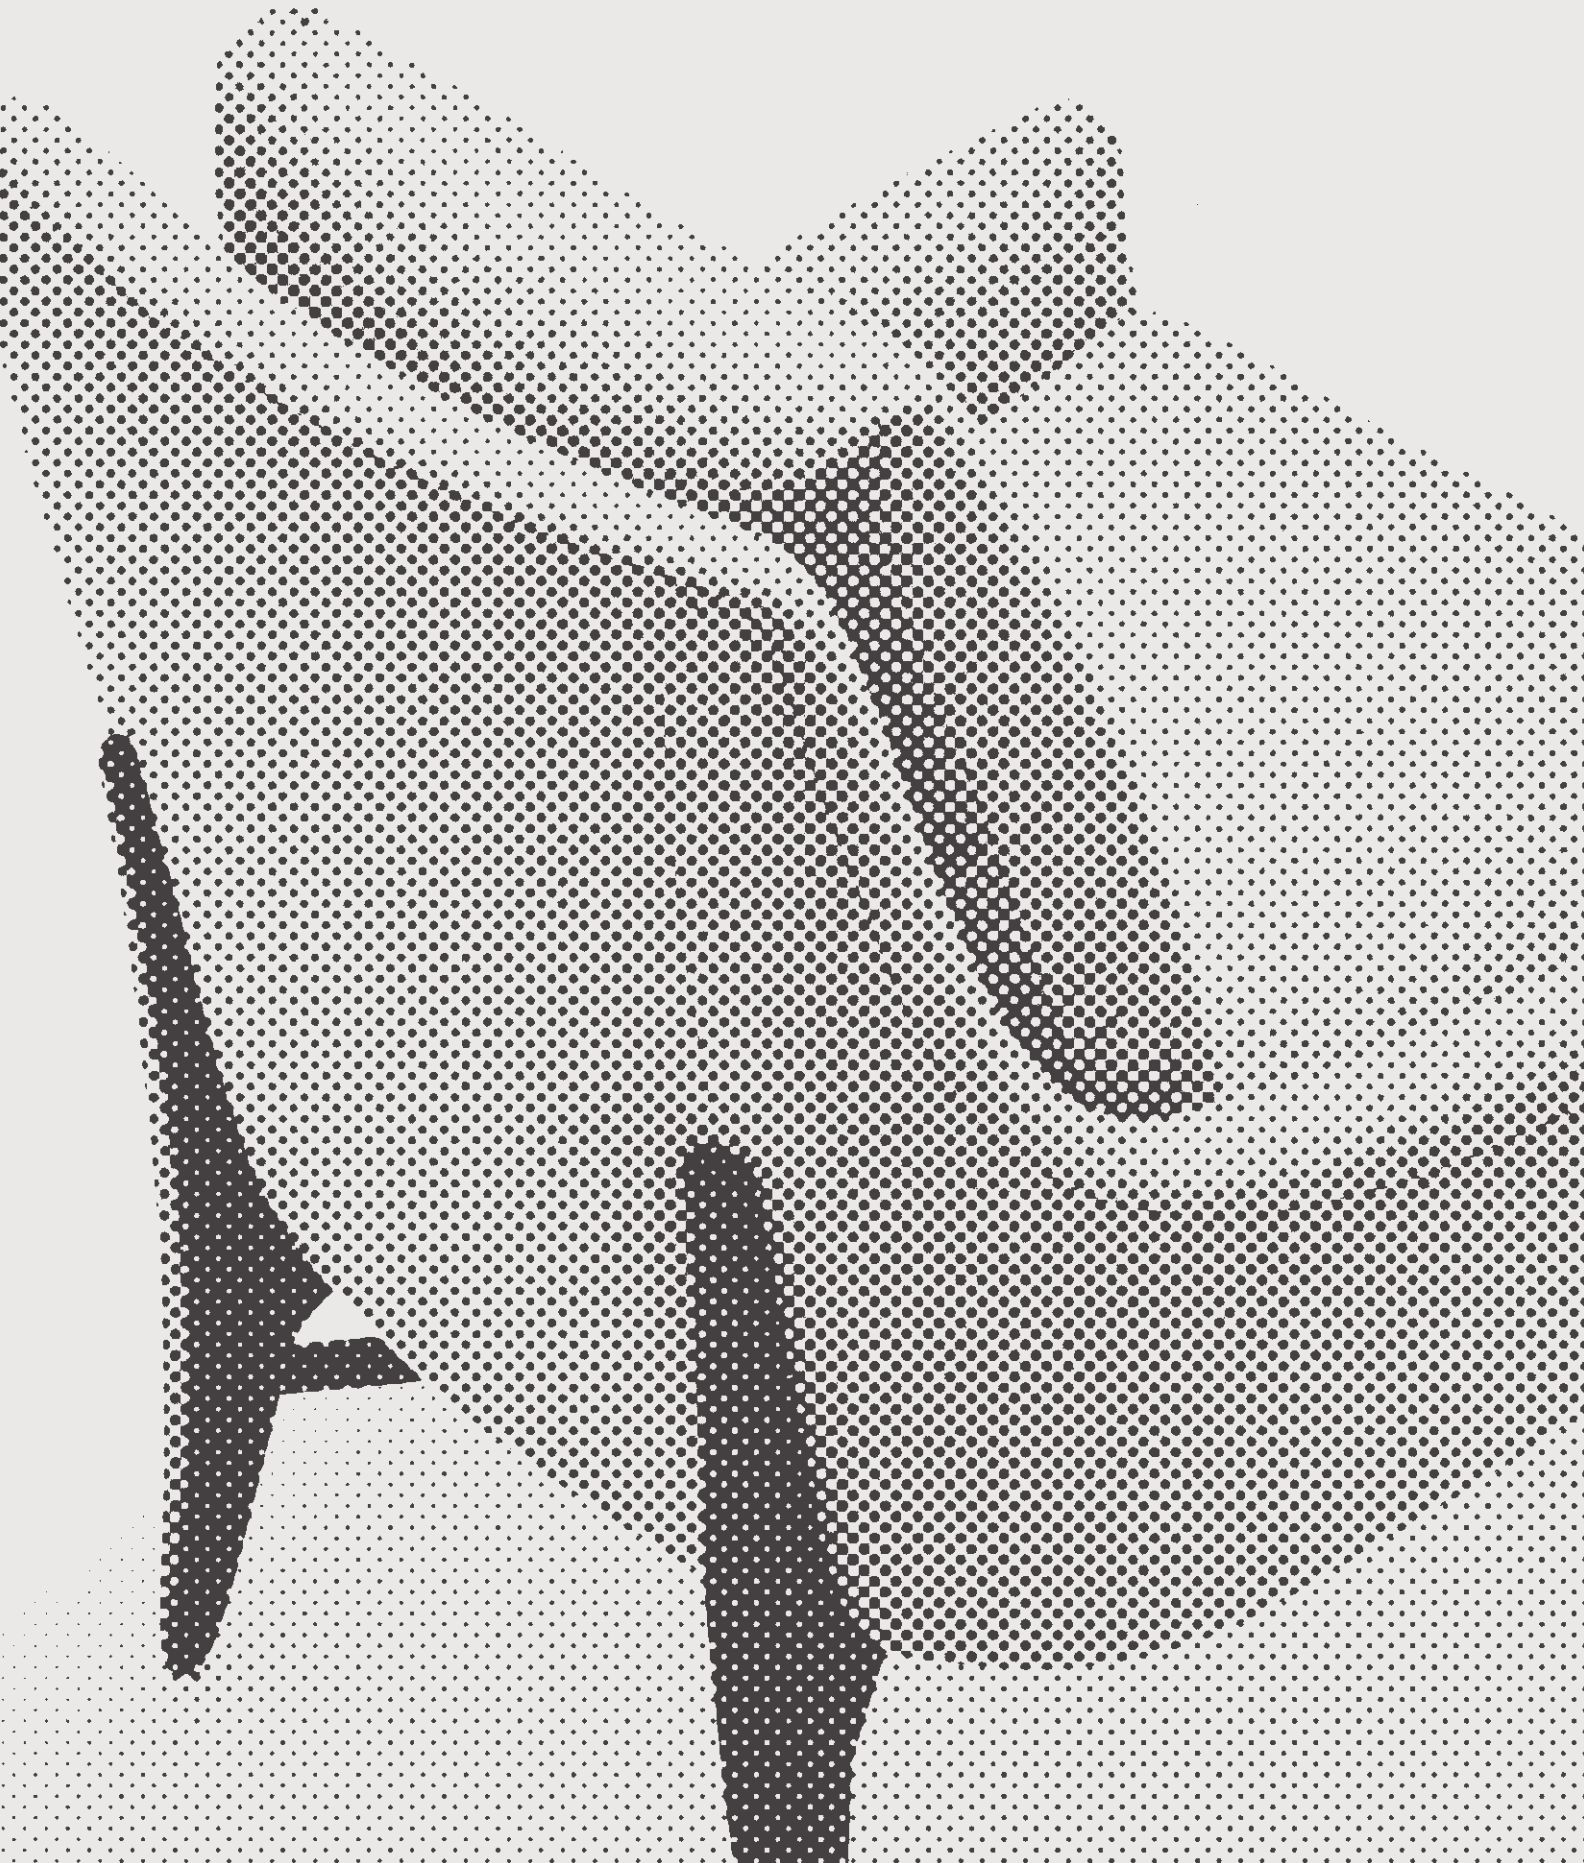

QUINTUS

SUMMER 2023

S U M M E R 2 0 2 3

BUILD. BEYOND. BLISS.

2023 at Quintus is about growth and looking to the future. We are pleased to announce our new 26,000 sq. ft. workshop in Los Angeles, where we build, finish and upholster all of our beautiful designs; including our new 2023 collection by Elisa Carlucci. Quiet, sculptural, and elegant-- The 2023 Collection adds fifteen stunning new designs to Quintus.

» **Dune Daybed + Short Sofa:** Westbury, Outdoor Boucle - Color Driftwood, Finish - Como on Oak. » **Throw:** Lusso Misto Cashmere.
» **Nessa Cocktail Table:** Clear Glass Top Smoked Glass Shelf, Finish Como on Oak. » **Alta Spot Table - Small:** Chablis Parchment base and top with Silver Bronze Ship. » **Draper Swivel Chair:** Westbury, Marrakesh Linen - Color Stone, Finish - Gent on Oak.
» **Branchese Floor Lamp:** Elan Atelier. » **Skyion Surface Chandelier:** Hersh Design. » **Rug:** Divya Living.