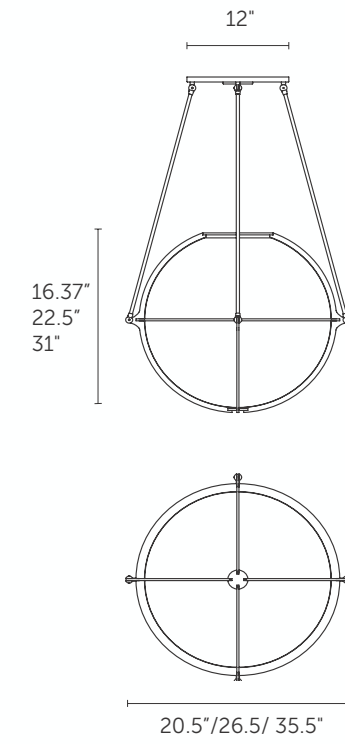

10178-Parisian Pendant 32"
10179-Parisian Pendant 36"

10190-Globe Pendant 20"
10191-Globe Pendant 26"
10192-Globe Pendant 35"