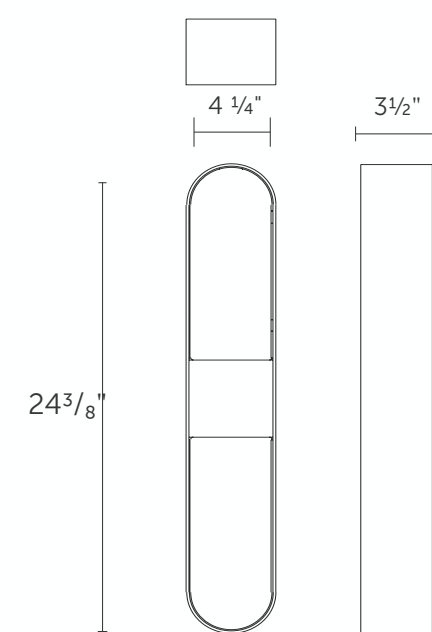

10726 Loop Double Sconce