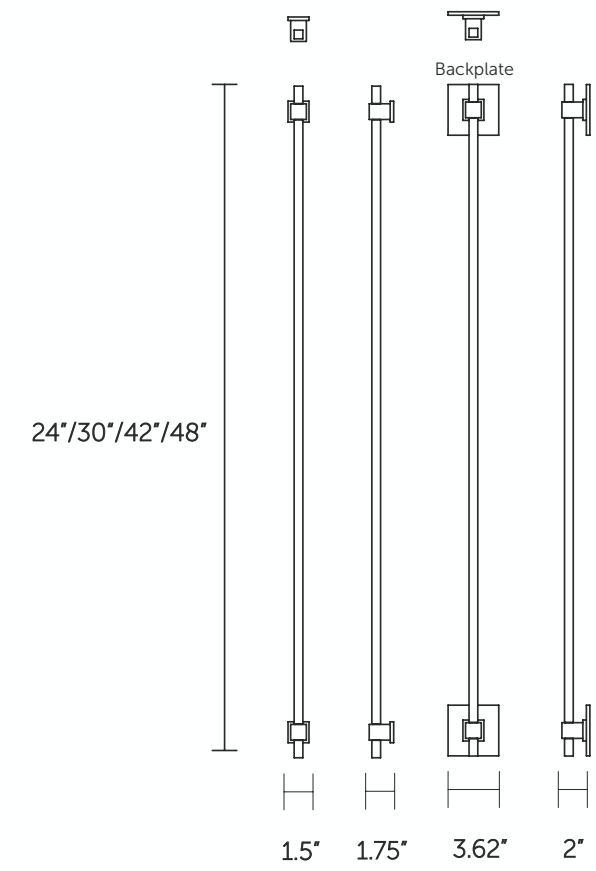

- 10739 Axis Sconce 24"
- 10736 Axis Sconce 30"
- 10737 Axis Sconce 36"
- 10749 Axis Sconce 42"
- 10738 Axis Sconce 48"