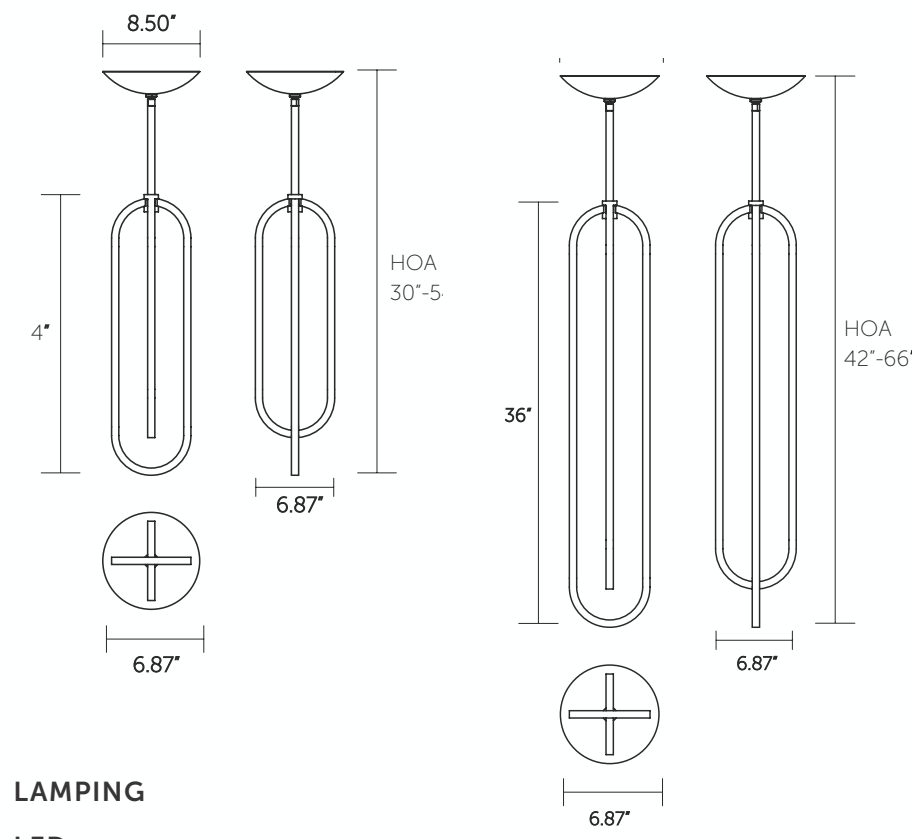

10741 Ovalo Double 24"
10743 Ovalo Double 36"