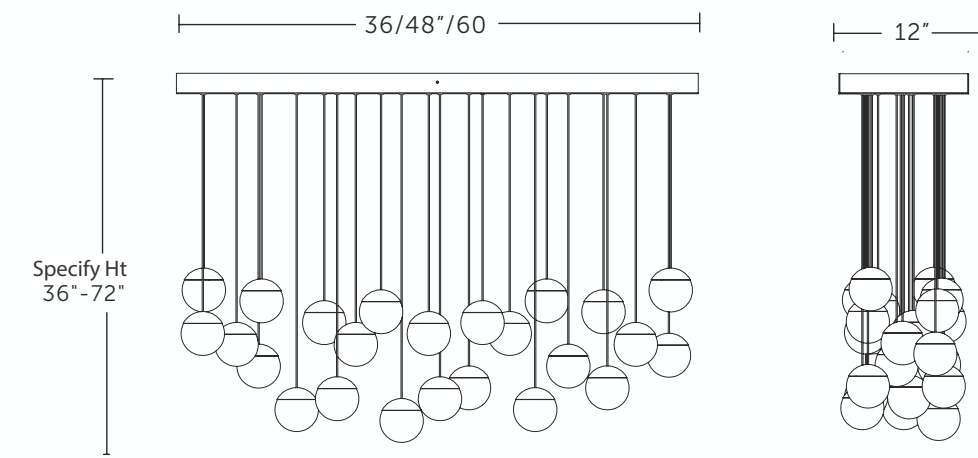

10854 Callisto Linear 36
10856 Callisto Linear 48
10858 Callisto Linear 60