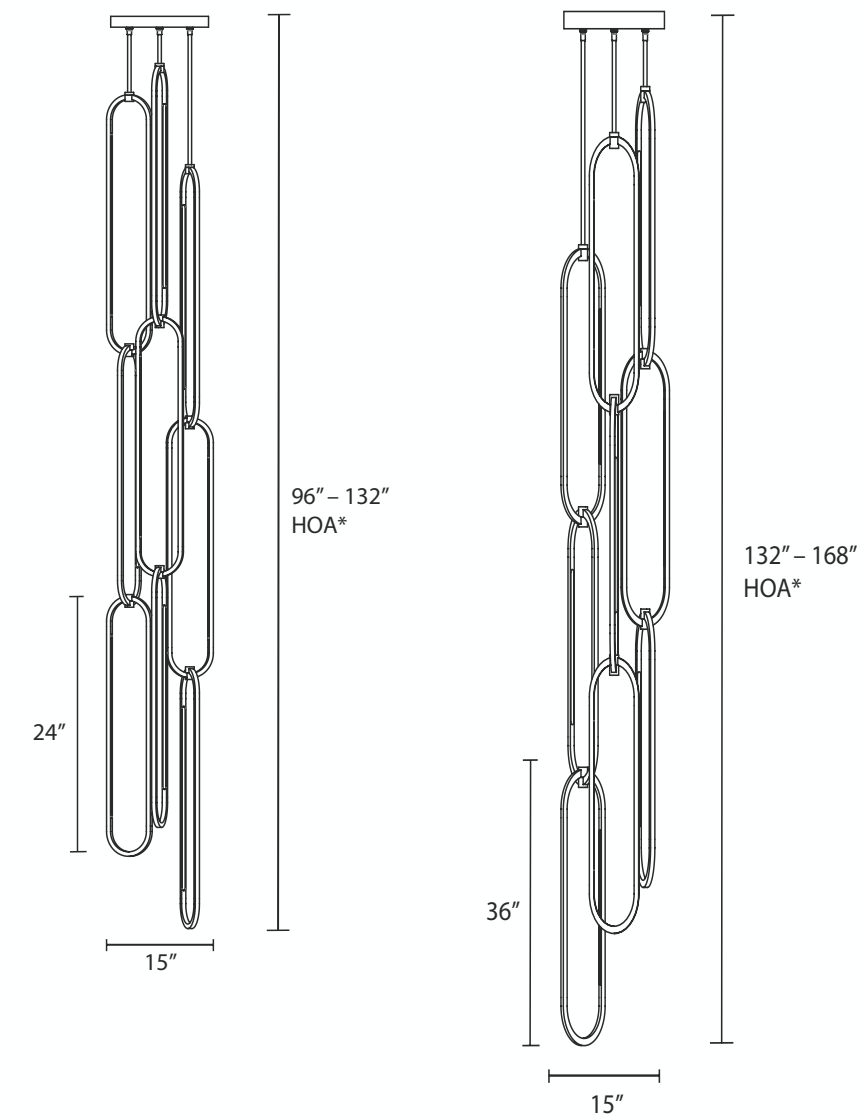

10770 Ovalo Chain Cluster 24"
10771 Ovalo Chain Cluster 36"