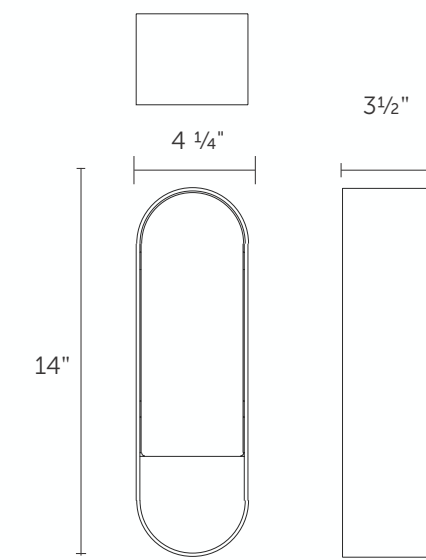

10725 Loop Single Sconce