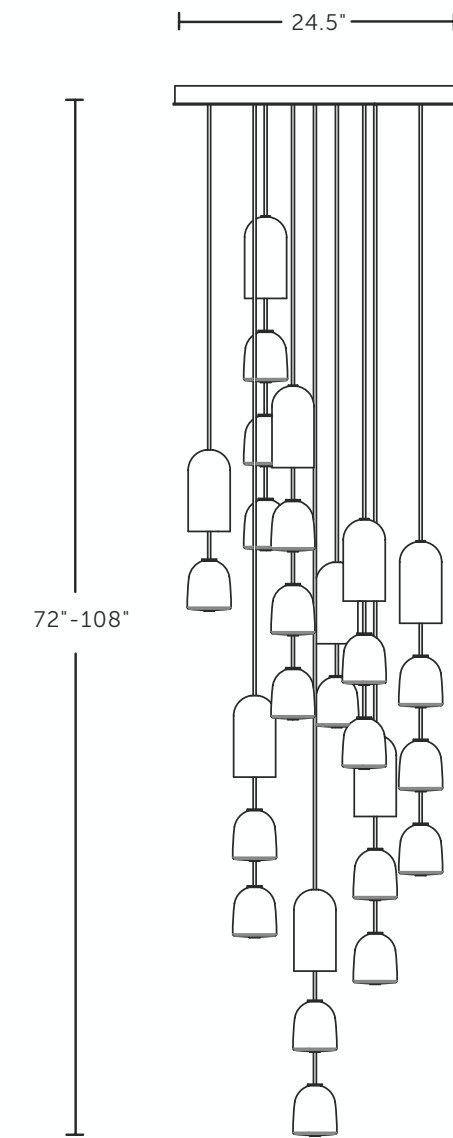

10820 Lily Pendant 9

LAMPING

LED

- 34 watts
- 2700 K 90+ CRI
- Universal 120-277 V
- ~2500 Fixture Lumens
- Lamps included with fixture

The LED lamps standard in this fixture can be dimmed with basic forward-phase dimming controls and wiring.

UL listed (or equivalent) for damp locations

Height Overall: 72" - 108" (1829 - 2743 mm)

Shade: gloss white opal glass

STANDARD FINISHES

- Antiqued Boyd Brass
- Blackened Brass
- Satin Brass

SPECIALTY FINISHES

- Satin Nickel

CORD COLOR

- Charcoal
- Dark olive
- Red
- Silver
- Warm Tan
- Navy Blue
- Black

FOR MORE INFO

[RETURN TO INDEX](#)