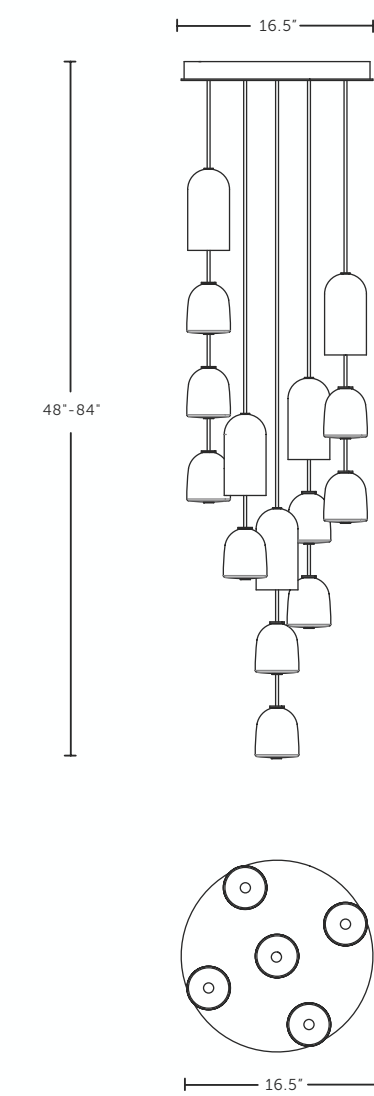

10818 Lily Pendant 5

LAMPING

LED

- 20 watts
- 2700 K, 90+ CRI
- Universal 120-277 V
- ~1150 Fixture Lumens
- Lamps included with fixture

The LED lamps standard in this fixture can be dimmed with basic forward-phase dimming controls and wiring.

UL listed (or equivalent) for damp locations

Height Overall: 48" - 84" (1219 - 2134 mm)

Shade: gloss white opal glass

STANDARD FINISHES

- Antiqued Boyd Brass
- Blackened Brass
- Satin Brass

SPECIALTY FINISHES

- Satin Nickel

CORD COLOR

- Charcoal
- Dark olive
- Red
- Silver
- Warm Tan
- Navy Blue
- Black

[FOR MORE INFO](#)

[RETURN TO INDEX](#)