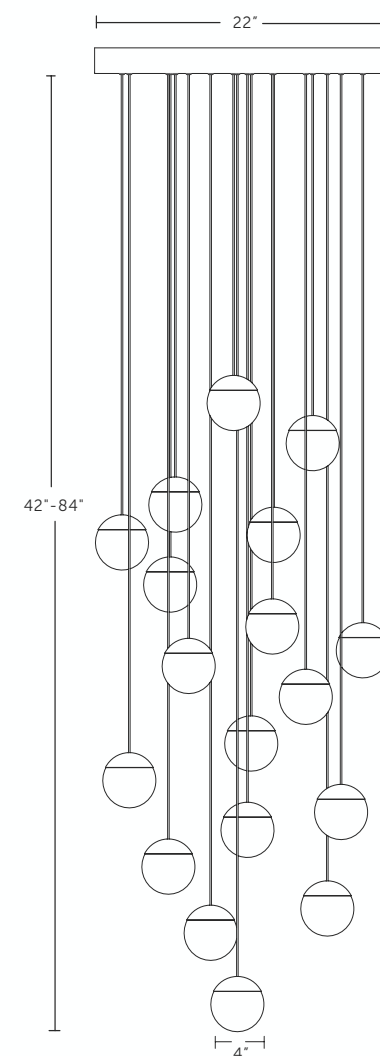

SPECIALTY FINISHES

- Satin Nickel