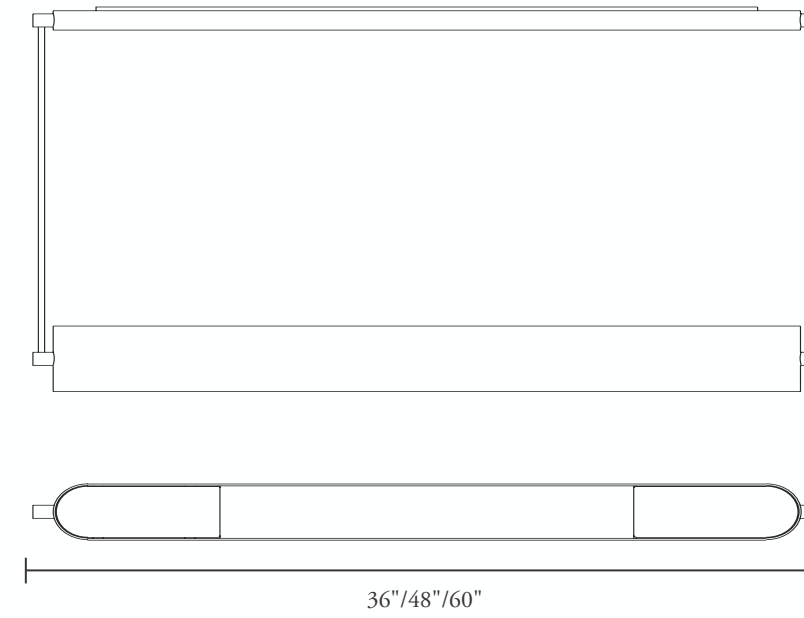

10728 Loop Pendant 36"
10729 Loop Pendant 48"
10730 Loop Pendant 60"

LAMPING

LED

- 36 watts
- 2700 K 90+ CRI
- Universal 120-277 V
- ~3000 Fixture Lumens
- Lamps included with fixture

Standard fixture with integral driver is dimmable with 0-10v, ELV, or Triac dimming systems. Contact your local rep for additional information

UL listed (or equivalent) for damp locations

STANDARD FINISHES

- Antiqued Boyd Brass
- Blackened Brass
- Satin Brass

SPECIALTY FINISHES

- Satin Nickel

[FOR MORE INFO](#)

[RETURN TO INDEX](#)