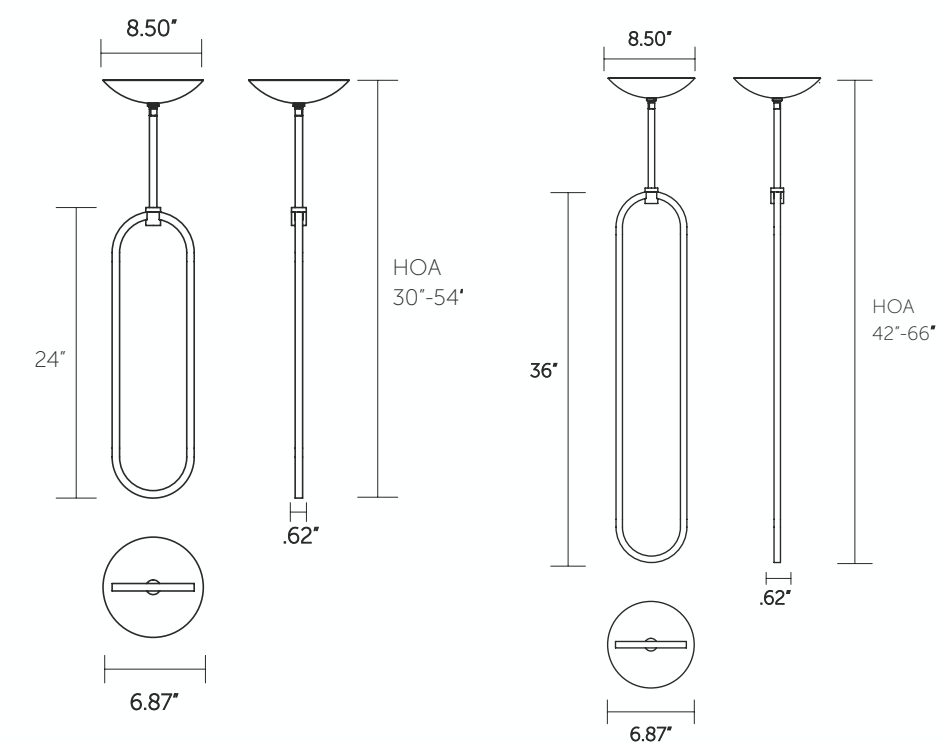

10740 Ovalo Single 24"
10742 Ovalo Single 36"