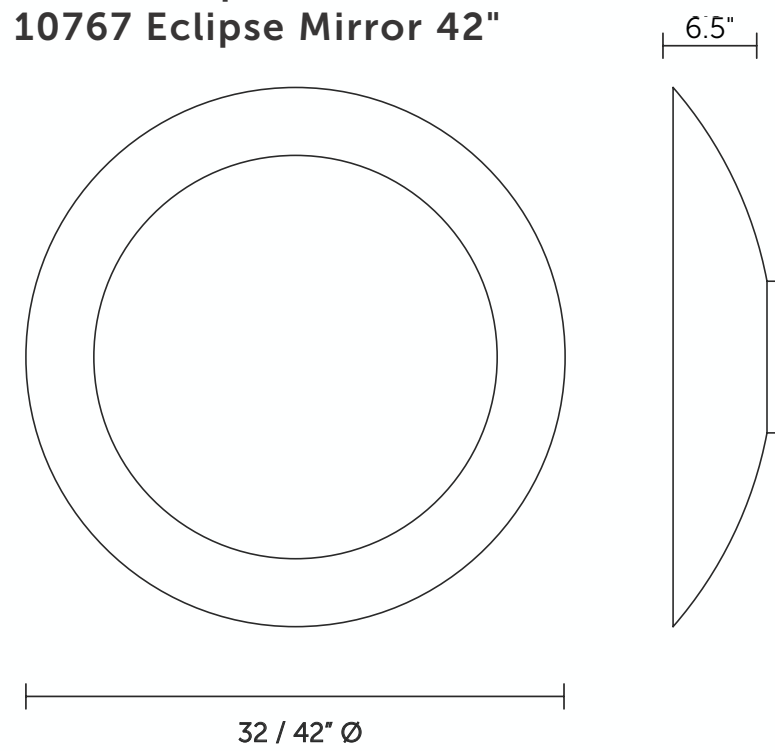

10766 Eclipse Mirror 32"
10767 Eclipse Mirror 42"

LAMPING

LED

- 36 watts
- 2700 K, 90+ CRI
- Universal 120-277 V
- ~2000 Fixture Lumens
- Lamps included with fixture

The LED lamps standard in this fixture can be dimmed with ELV; or MLV; or 0-10v low voltage dimming controls and wiring.

Available in soda-lime and water white glass.

UL listed (or equivalent) for damp locations

STANDARD FINISHES

- Black Granite
- Cloud
- Dark Bronze
- Golden Gate Orange
- Light Bronze

12K White or 22kt Yellow Gold Leafing available for the interior of the bowl

[FOR MORE INFO](#)

[RETURN TO INDEX](#)