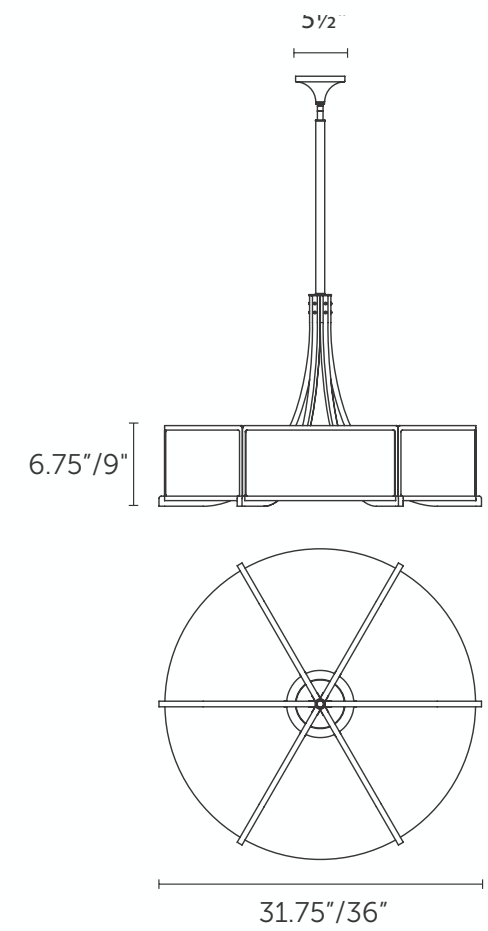

LAMPING

Incandescent

- Six, Medium Base, A-19, 40w max each
- Compatible with LED Screw-in lamps

Lamps not included with fixture.

LED: GU-24 Base lamping may be able to meet current energy legislation; available upon request

Canopy: 5½" dia x 27/8" (140 x 73 mm)

UL listed (or equivalent) for damp locations

Side Panels: white rayon/acetate blend fabric\
Bottom Diffuser: satin white acrylic
Top Diffuser: white perforated metal
Patent Design: D558,912

Height Overall: 30" - 54" (762 - 1372 mm)

STANDARD FINISHES

- Antiqued Boyd Brass
- Blackened Brass

STANDARD FINISHES

- Satin Nickel

FOR MORE INFO

RETURN TO INDEX