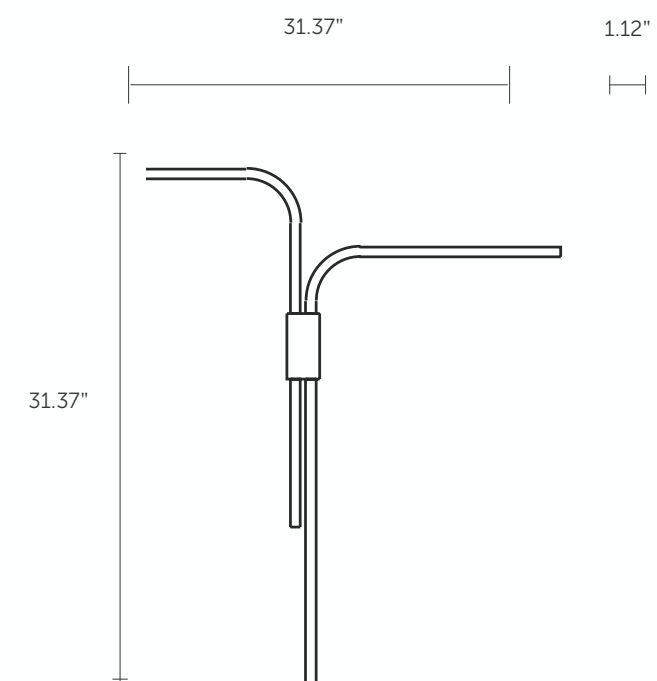

SPECIALTY FINISHES

- Satin Nickel

FOR MORE INFO

RETURN TO INDEX

10720 Branch Sconce

LAMPING

LED

- 14 watts max
 - 2700 K, 90+ CRI
 - Universal 120-277 V
 - ~850 fixture lumens
- Lamp included with fixture