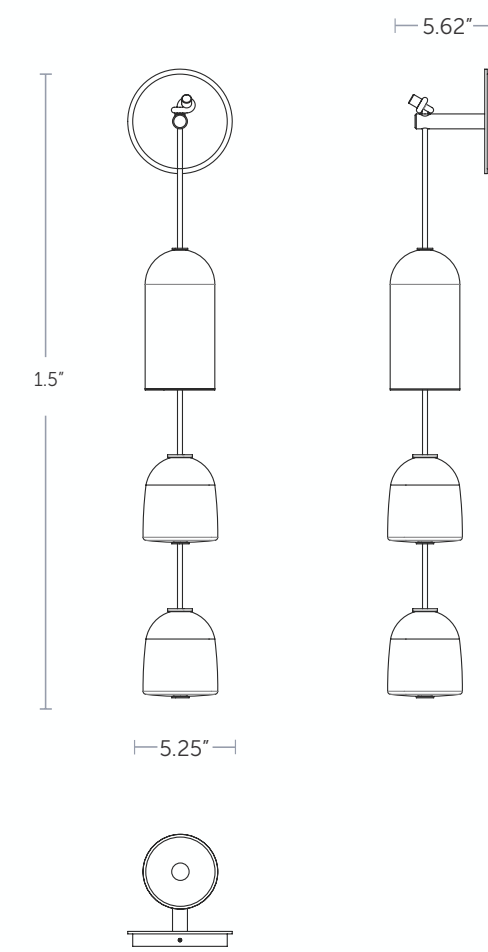

10821 Lily Sconce

LAMPING

LED

- 3.33 watts
  - 2700 K, 90+ CRI
  - Universal 120-277 V
  - ~300 Fixture Lumens
2. Lamps included with fixture

Driver must be mounted remotely

The LED lamps standard in this fixture can be dimmed with basic forward-phase dimming controls and wiring.

UL listed (or equivalent) for damp locations

Shade: gloss white opal glass

STANDARD FINISHES

- Antiqued Boyd Brass
- Blackened Brass
- Satin Brass

SPECIALTY FINISHES

- Satin Nickel

CORD COLOR

- Charcoal
- Dark olive
- Red
- Silver
- Warm Tan
- Navy Blue
- Black

FOR MORE INFO

RETURN TO INDEX