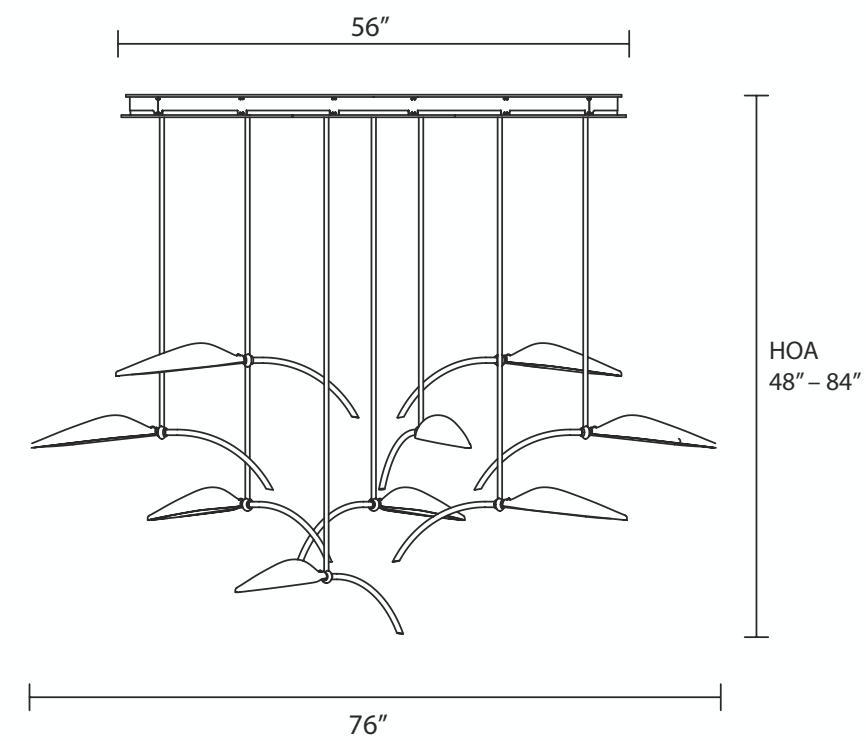

10755 Spire Leaf Pendant 9