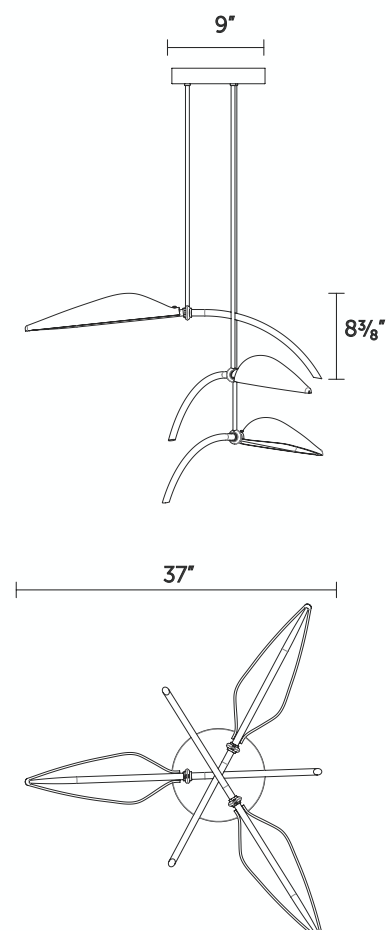

10754 Spire Leaf Pendant

LAMPING

LED

- 25 watts
- 2700 K, 90+ CRI
- Universal 120-277 V
- ~ 1900 Fixture Lumens
- Lamps included with fixture

3000°k color temperature is available.

The LED lamps standard in this fixture can be dimmed with ELV; or MLV; or 0-10V low-voltage dimming controls and wiring.

UL listed (or equivalent) for damp locations

Shade: porcelain

Height Overall: 36"-66" (914-1776 mm)

STANDARD FINISHES

- Antiqued Boyd Brass
- Blackened Brass
- Satin Brass

SPECIALTY FINISHES

- Satin Nickel

OPTIONS

White Shade
with Gold Leaf

Black Shade
with Gold Leaf

FOR MORE INFO

[RETURN TO INDEX](#)