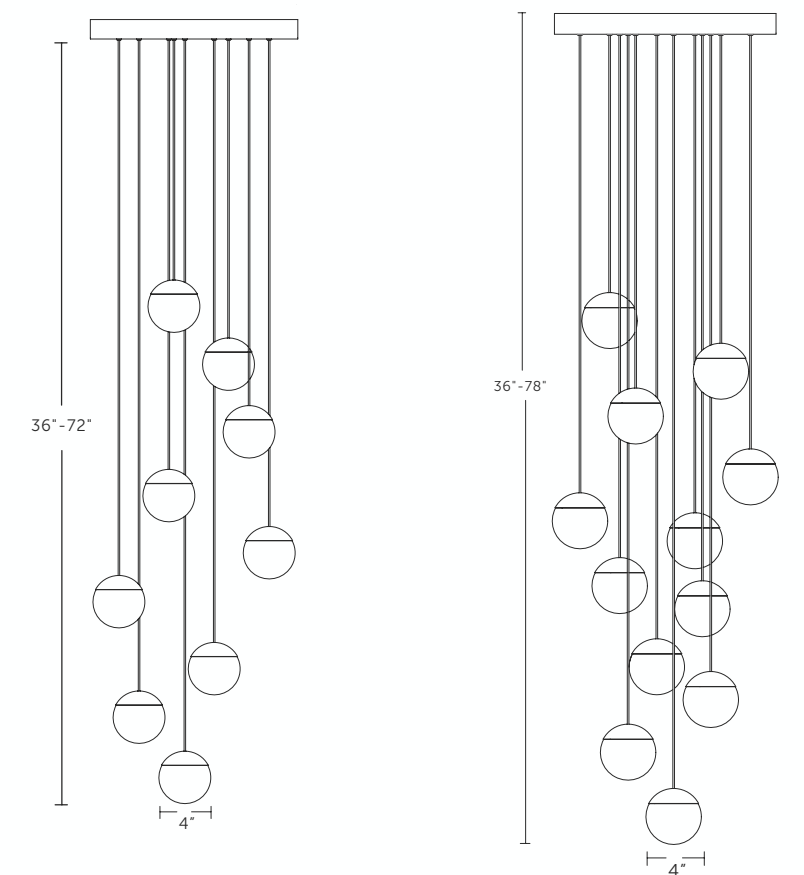

SPECIALTY FINISHES

- Satin Nickel

FOR MORE INFO

RETURN TO INDEX

10849 Callisto Pendant 9
10849 Callisto Pendant 12
10851 Callisto Pendant 18

LAMPING

Callisto Pendant 9

- LED**
- 12 watts
 - 2700 k, 90+ CRI
 - Universal 120-277 V
 - ~750 Fixture Lumens
- Lamps included with fixture