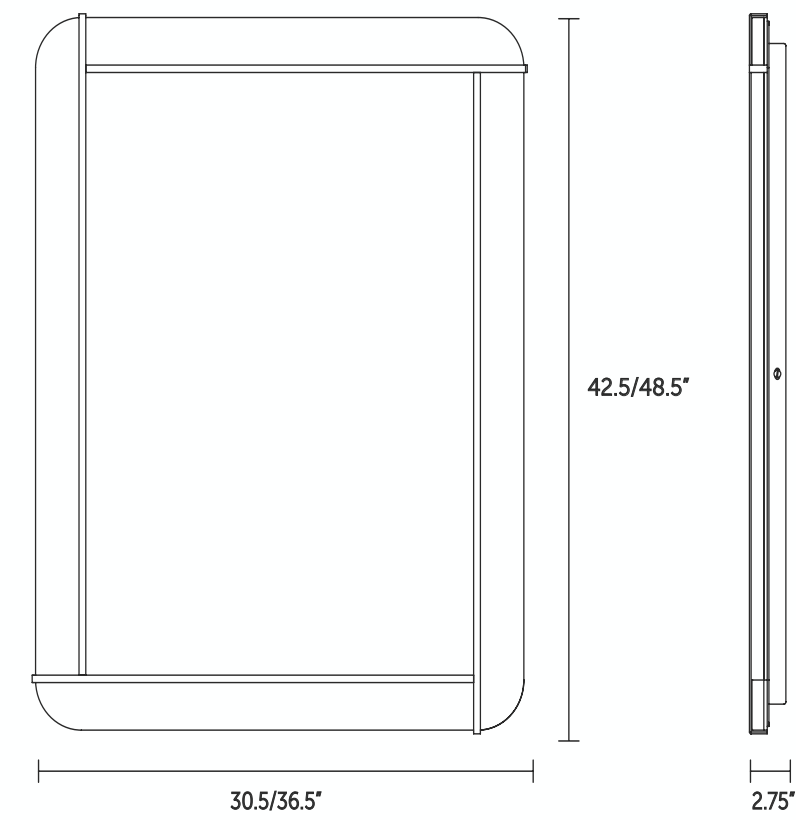

10808 Volterra Mirror Small
10809 Volterra Mirror Large