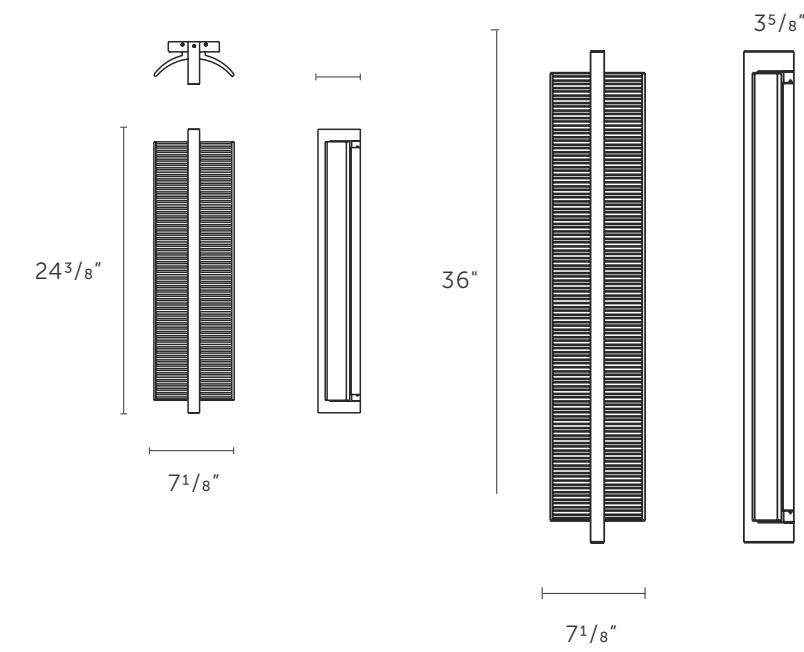

STANDARD FINISHES

- Antiqued Boyd Brass
- Blackened Brass
- Satin Brass

SPECIALTY FINISHES

- Satin Nickel

FOR MORE INFO

RETURN TO INDEX

10681 Scorpio Sconce 24"
10683 Scorpio Sconce 36"

LAMPING