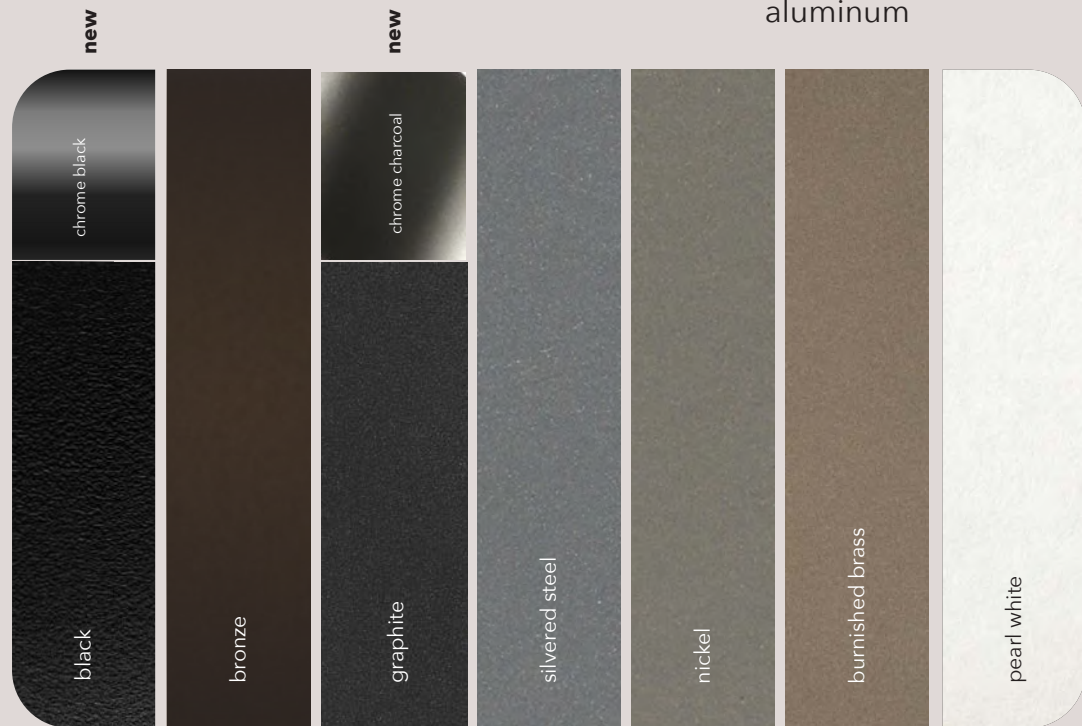

console | st-202 & et-203

new pull option

soft radius edges

quartz top

bleached oak | calacutta nuvo | graphite

dining table | dt-21

black aluminum & cerused black oak

roman gold & burled walnut

platinum walnut

white-washed oak

limed limba

mappa burl

bleached oak

pearl metallic ash

new

new

wood light

- available in solid wood

lacquer finishes

side table | st-296 & et-96

metals | solid bronze & aluminum

solid bronze

aluminum

calacutta nuvo caesarstone

caldera caesarstone

piatra gray caesarstone

vanilla noir caesarstone

quartz | caesarstone | **new**

ANTOINE PROULX

520.760.0037

1546 South Euclid #B
Tucson, AZ 85713

www.antoineproulx.com