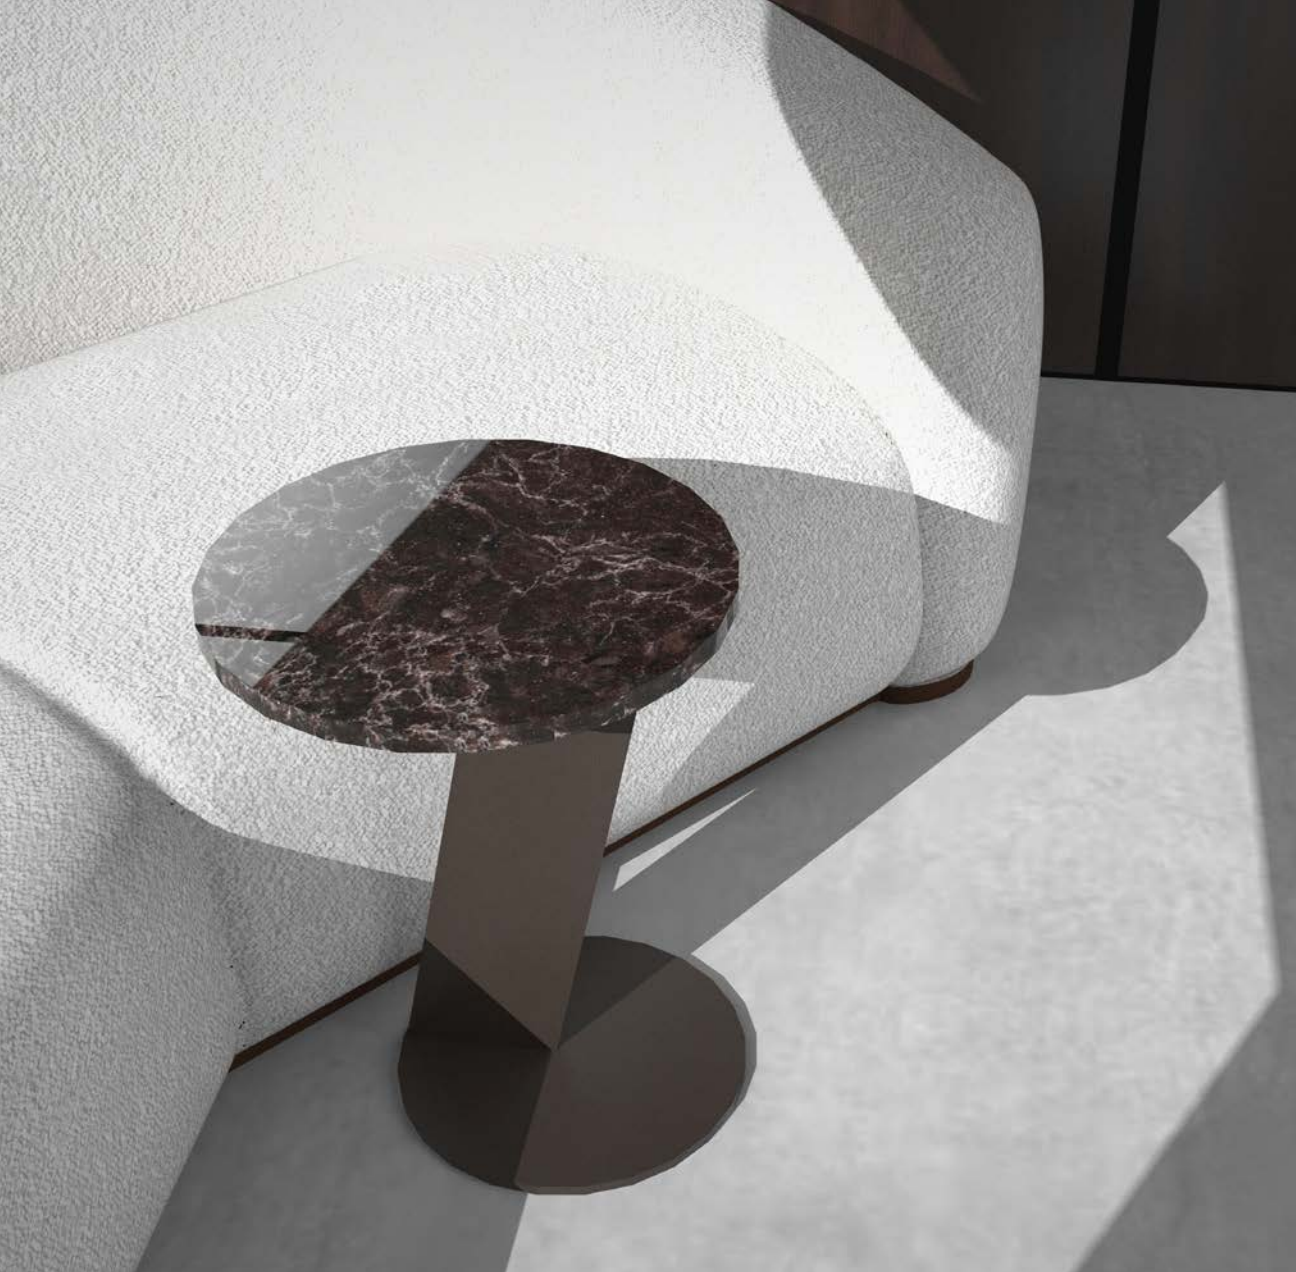

ANTOINE PROULX

2024

solid wood
burl wood
quartz
chromed metal
solid bronze
new finish colors
soft radius edges
updated designs

ANTOINE PROULX

Get ready for an exciting journey as we bring you brand new finishes, materials, and a fresh perspective on some of the timeless Antoine Proulx classics., the brand now offers an exquisite selection of new finishes, including quartz, bronze, and burl & solid wood.

In addition to these new finishes, Antoine Proulx continues to explore fresh perspectives on their classic pieces. The brand's commitment to innovation and evolution shines through as they re-imagine their iconic designs, infusing them with modern elements and refined details. These updated classics seamlessly blend with the new finishes, creating a harmonious fusion of tradition and contemporary aesthetics.

ANTOINE PROULX

side table | et-296

burled walnut & antique brass bronze

end table | et-190

caldera caesarstone & bronze aluminum

desk | dk-86

new pull option

american black walnut & roman gold

console | st-202 & et-203

new pull option

soft radius edges

quartz top

bleached oak | calacutta nuvo | graphite

dining table | dt-21

black aluminum & cerused black oak

roman gold & burled walnut