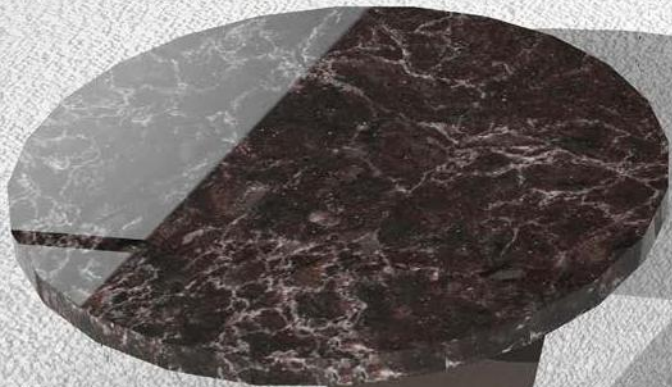

ANTOINE PROULX

2024

solid wood
burl wood
quartz
chromed metal
solid bronze
new finish colors
soft radius edges
updated designs

ANTOINE PROULX

Get ready for an exciting journey as we bring you brand new finishes, materials, and a fresh perspective on some of the timeless Antoine Proulx classics., the brand now offers an exquisite selection of new finishes, including quartz, bronze, and burl & solid wood.

ANTOINE PROULX

side table | et-296

burled walnut & antique brass bronze

end table | et-190

caldera caesarstone & bronze aluminum

desk | dk-86

new pull option

american black walnut & roman gold

console | st-202 & et-203

new pull option

soft radius edges

quartz top

bleached oak | calacutta nuvo | graphite

dining table | dt-21

black aluminum & cerused black oak

roman gold & burled walnut