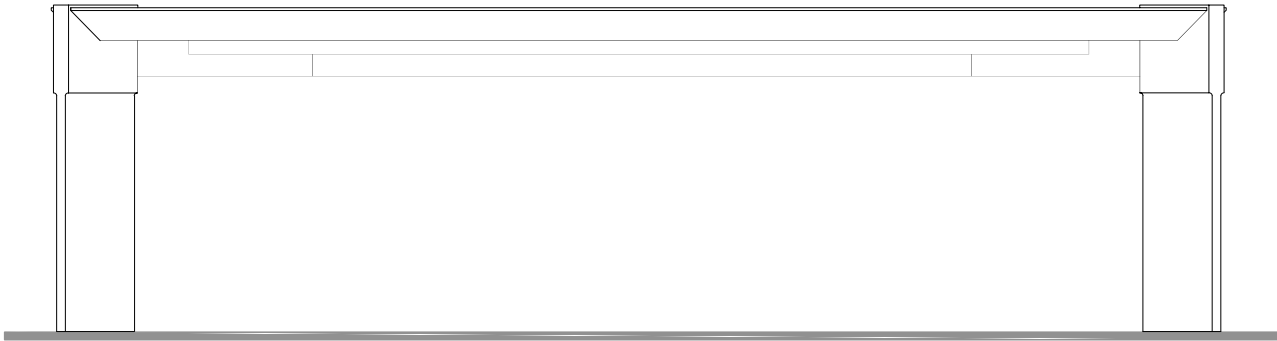

b

BAKER + HESSELDENZ

S T U D I O

bronze caps

MAGGIE DINING TABLE

Front Elevation

MAGGIE DINING TABLE

coming soon

DIMENSIONS

96" L x 42" W x 29.5" H

*** available with leaves

custom sizes available

14 -16 standard lead time

1546 South Euclid
Tucson, AZ 85713

520 . 760 . 0037
info@bakerhesseldenz.com
www.bakerhesseldenz.com