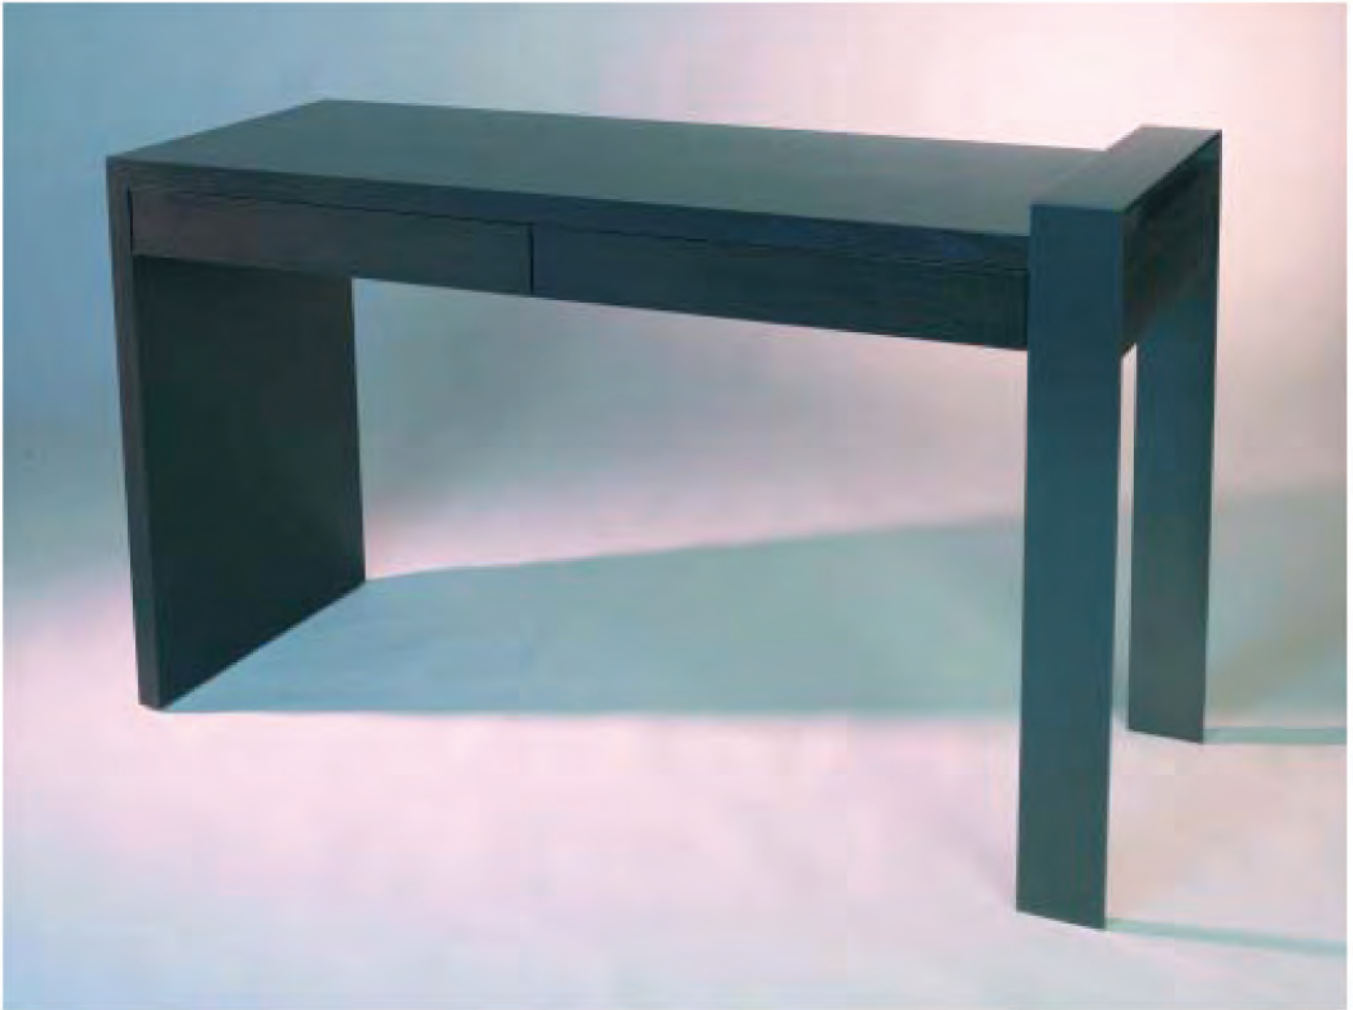

FRENCH SERIES - EXECUTIVE

© 2003 Antoine Proulx

DK-26 DESK

54"l x 20"w x 30"h, 170 lbs.

60"l x 30"w x 30"h, 200 lbs.

1-800-457-0756