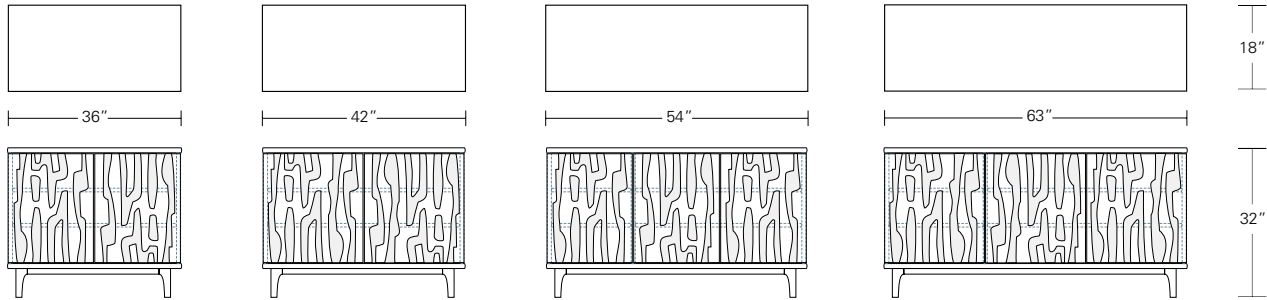

**ASTRATTO 84**

**84W x 18D x 32H**

Shown in Grey Walnut with Grey Glaze.

The Astratto features abstract figurative forms carved into its door and drawer fronts. Profiled edges on the case and a slender solid wood base frame the cabinet's relief composition. Touch latch hardware maintains a clean, uninterrupted cabinet face. Available in a variety of sizes, configurations, woods and finishes.

**D36** - 2 doors

**D42** - 2 doors

**D 54** - 3 doors

**D63** - 3 doors

**A36** - 3 drawers

**A42** - 3 drawers

**X 54** - 2 doors and 3 drawers

**X63** - 2 doors and 3 drawers

**D 72** - 4 doors

**D 84** - 4 doors

**X 72** - 2 doors and 3 drawers

**X 84** - 2 doors and 3 drawers

DESCRIPTION	FINISH OPTIONS			
<p><b>Astratto Casegoods:</b>                      Veneer top with solid wood edge.                      Veneer cabinet with adjustable shelves behind doors. Solid wood base with levelers. Carved doors and drawer fronts with touch latch hardware.</p> <p><b>Standard Options:</b>                      Drawer dividers. Vented removable back.</p> <p><b>Custom Orders:</b>                      Custom sizes, woods and finishes are available. Please request a price quotation.</p>	<p><b>Standard Finishes</b></p>	<p><b>NATURAL</b></p> <p>Ash, Cherry, Mahogany, Maple, Walnut, Claro Toned Walnut, Oak.*</p> <p>*At additional cost.</p>	<p><b>STAINED</b></p> <p>Bronze Ash, Burnt Ash, Ebonized Ash, Grey Ash, Medium Cherry, Dark Cherry, Medium Mahogany, Ebonized Walnut, Medium Walnut, Dark Walnut, Grey Walnut, Silver Walnut.</p>	<p><b>TWO TONE</b></p> <p>Natural or Stained finishes with Brown, Black or Grey Glaze</p>