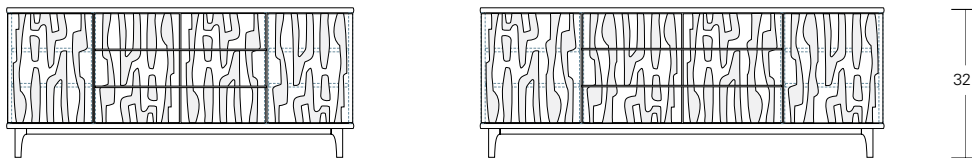

**ASTRATTO 84**

**84W x 18D x 32H**

Shown in Grey Walnut with Grey Glaze.

The Astratto features abstract figurative forms carved into its door and drawer fronts. Profiled edges on the case and a slender solid wood base frame the cabinet's relief composition. Touch latch hardware maintains a clean, uninterrupted cabinet face. Available in a variety of sizes, configurations, woods and finishes.

**D36** - 2 doors

**D42** - 2 doors

**D 54** - 3 doors

**D63** - 3 doors

**A36** - 3 drawers

**A42** - 3 drawers

**X 54** - 2 doors and 3 drawers

**X63** - 2 doors and 3 drawers

**D 72** - 4 doors

**D 84** - 4 doors

**X 72** - 2 doors and 3 drawers

**X 84** - 2 doors and 3 drawers

DESCRIPTION	FINISH OPTIONS			
<p><b>Astratto Casegoods:</b>                      Veneer top with solid wood edge.                      Veneer cabinet with adjustable shelves behind doors. Solid wood base with levelers. Carved doors and drawer fronts with touch latch hardware.</p> <p><b>Standard Options:</b>                      Drawer dividers. Vented removable back.</p> <p><b>Custom Orders:</b>                      Custom sizes, woods and finishes are available. Please request a price quotation.</p>	<p><b>Standard Finishes</b></p>	<p><b>NATURAL</b></p> <p>Ash, Cherry, Mahogany, Maple, Walnut, Claro Toned Walnut, Oak.*</p> <p>*At additional cost.</p>	<p><b>STAINED</b></p> <p>Bronze Ash, Burnt Ash, Ebonized Ash, Grey Ash, Medium Cherry, Dark Cherry, Medium Mahogany, Ebonized Walnut, Medium Walnut, Dark Walnut, Grey Walnut, Silver Walnut.</p>	<p><b>TWO TONE</b></p> <p>Natural or Stained finishes with Brown, Black or Grey Glaze</p>