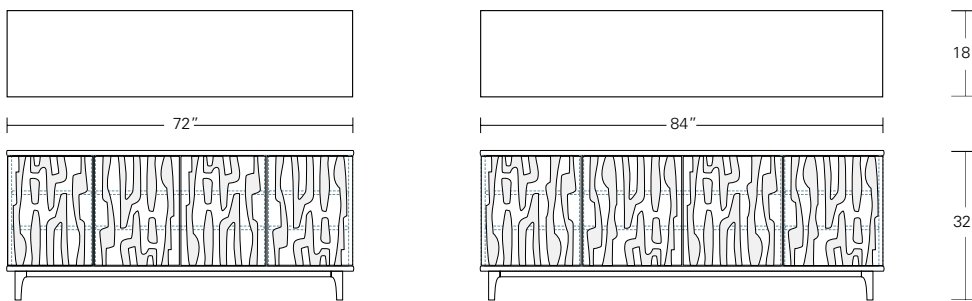

**ASTRATTO 84**

**84W x 18D x 32H**

Shown in Grey Walnut with Grey Glaze.

The Astratto features abstract figurative forms carved into its door and drawer fronts. Profiled edges on the case and a slender solid wood base frame the cabinet's relief composition. Touch latch hardware maintains a clean, uninterrupted cabinet face. Available in a variety of sizes, configurations, woods and finishes.

**D36** - 2 doors

**D42** - 2 doors

**D 54** - 3 doors

**D63** - 3 doors

**A36** - 3 drawers

**A42** - 3 drawers

**X 54** - 2 doors and 3 drawers

**X63** - 2 doors and 3 drawers

**D 72** - 4 doors

**D 84** - 4 doors

**X 72** - 2 doors and 3 drawers

**X 84** - 2 doors and 3 drawers

DESCRIPTION	FINISH OPTIONS			
<p><b>Astratto Casegoods:</b>                      Veneer top with solid wood edge.                      Veneer cabinet with adjustable shelves behind doors. Solid wood base with levelers. Carved doors and drawer fronts with touch latch hardware.</p> <p><b>Standard Options:</b>                      Drawer dividers. Vented removable back.</p> <p><b>Custom Orders:</b>                      Custom sizes, woods and finishes are available. Please request a price quotation.</p>	<p><b>Standard Finishes</b></p>	<p><b>NATURAL</b></p> <p>Ash, Cherry, Mahogany, Maple, Walnut, Claro Toned Walnut, Oak.*</p> <p>*At additional cost.</p>	<p><b>STAINED</b></p> <p>Bronze Ash, Burnt Ash, Ebonized Ash, Grey Ash, Medium Cherry, Dark Cherry, Medium Mahogany, Ebonized Walnut, Medium Walnut, Dark Walnut, Grey Walnut, Silver Walnut.</p>	<p><b>TWO TONE</b></p> <p>Natural or Stained finishes with Brown, Black or Grey Glaze</p>