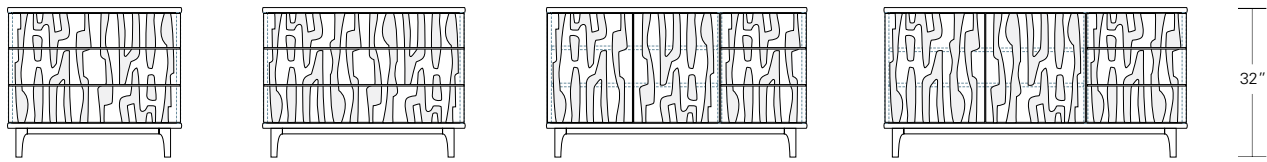

**ASTRATTO 84**

**84W x 18D x 32H**

Shown in Grey Walnut with Grey Glaze.

The Astratto features abstract figurative forms carved into its door and drawer fronts. Profiled edges on the case and a slender solid wood base frame the cabinet's relief composition. Touch latch hardware maintains a clean, uninterrupted cabinet face. Available in a variety of sizes, configurations, woods and finishes.

**D36** - 2 doors

**D42** - 2 doors

**D 54** - 3 doors

**D63** - 3 doors

**A36** - 3 drawers

**A42** - 3 drawers

**X 54** - 2 doors and 3 drawers

**X63** - 2 doors and 3 drawers

**D 72** - 4 doors

**D 84** - 4 doors

**X 72** - 2 doors and 3 drawers

**X 84** - 2 doors and 3 drawers

DESCRIPTION	FINISH OPTIONS			
<p><b>Astratto Casegoods:</b>                      Veneer top with solid wood edge.                      Veneer cabinet with adjustable shelves behind doors. Solid wood base with levelers. Carved doors and drawer fronts with touch latch hardware.</p> <p><b>Standard Options:</b>                      Drawer dividers. Vented removable back.</p> <p><b>Custom Orders:</b>                      Custom sizes, woods and finishes are available. Please request a price quotation.</p>	<p><b>Standard Finishes</b></p>	<p><b>NATURAL</b></p> <p>Ash, Cherry, Mahogany, Maple, Walnut, Claro Toned Walnut, Oak.*</p> <p>*At additional cost.</p>	<p><b>STAINED</b></p> <p>Bronze Ash, Burnt Ash, Ebonized Ash, Grey Ash, Medium Cherry, Dark Cherry, Medium Mahogany, Ebonized Walnut, Medium Walnut, Dark Walnut, Grey Walnut, Silver Walnut.</p>	<p><b>TWO TONE</b></p> <p>Natural or Stained finishes with Brown, Black or Grey Glaze</p>