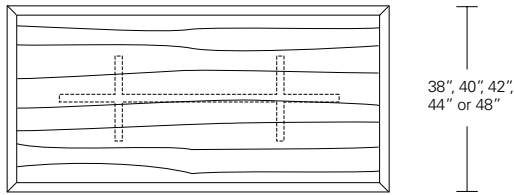

VERONA EXTENSION TABLE

**84W x 40D x 29H
(120W with two 18" LEAVES)**

Shown in Silver Walnut.

The Verona Table features a tapered base formed with modern fluid lines connecting the legs and criss-crossing stretchers. The table top's beveled profile compliments the divergent angles of the table base. Verona tables are available in a variety of shapes and sizes, fixed or extension versions and in a wide selection of finishes.

72", 84", 96", 108" or 120"

104", 120", 132", 144" or 156"
| 16 or 18" | 16 or 18" |

Verona Table

- 72"W x 38"D x 29"H
- 84"W x 40"D x 29"H
- 96"W x 42"D x 29"H
- 108"W x 44"D x 29"H
- 120"W x 48"D x 29"H

Verona Extension Table

- 72"W (104"w/two 16"leaves) x 38"D x 29"H
- 84"W (120"w/two 18"leaves) x 40"D x 29"H
- 96"W (132"w/two 18"leaves) x 42"D x 29"H
- 108"W (144"w/two 18"leaves) x 44"D x 29"H
- 120"W (156"w/two 18"leaves) x 48"D x 29"H