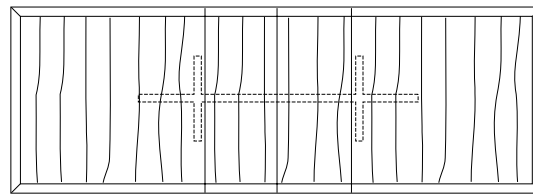

VERONA EXTENSION TABLE

**84W x 40D x 29H
(120W with two 18" LEAVES)**

Shown in Silver Walnut.

The Verona Table features a tapered base formed with modern fluid lines connecting the legs and criss-crossing stretchers. The table top's beveled profile compliments the divergent angles of the table base. Verona tables are available in a variety of shapes and sizes, fixed or extension versions and in a wide selection of finishes.

72", 84", 96", 108" or 120"

104", 120", 132", 144" or 156"
| 16 or 18" | 16 or 18" |

Verona Table

- 72"W x 38"D x 29"H
- 84"W x 40"D x 29"H
- 96"W x 42"D x 29"H
- 108"W x 44"D x 29"H
- 120"W x 48"D x 29"H

Verona Extension Table

- 72"W (104"w/two 16"leaves) x 38"D x 29"H
- 84"W (120"w/two 18"leaves) x 40"D x 29"H
- 96"W (132"w/two 18"leaves) x 42"D x 29"H
- 108"W (144"w/two 18"leaves) x 44"D x 29"H
- 120"W (156"w/two 18"leaves) x 48"D x 29"H