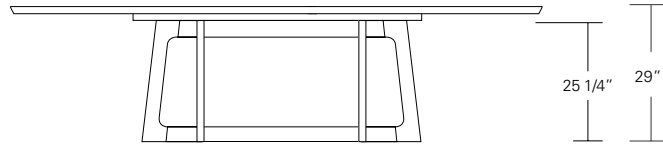

VERONA EXTENSION TABLE

**84W x 40D x 29H
(120W with two 18" LEAVES)**

Shown in Silver Walnut.

The Verona Table features a tapered base formed with modern fluid lines connecting the legs and criss-crossing stretchers. The table top's beveled profile compliments the divergent angles of the table base. Verona tables are available in a variety of shapes and sizes, fixed or extension versions and in a wide selection of finishes.

72", 84", 96", 108" or 120"

104", 120", 132", 144" or 156"
| 16 or 18" | 16 or 18" |

Verona Table

- 72"W x 38"D x 29"H
- 84"W x 40"D x 29"H
- 96"W x 42"D x 29"H
- 108"W x 44"D x 29"H
- 120"W x 48"D x 29"H

Verona Extension Table

- 72"W (104"w/two 16"leaves) x 38"D x 29"H
- 84"W (120"w/two 18"leaves) x 40"D x 29"H
- 96"W (132"w/two 18"leaves) x 42"D x 29"H
- 108"W (144"w/two 18"leaves) x 44"D x 29"H
- 120"W (156"w/two 18"leaves) x 48"D x 29"H