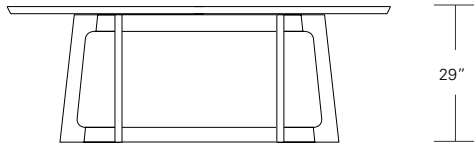

VERONA EXTENSION TABLE

**84W x 40D x 29H
(120W with two 18" LEAVES)**

Shown in Silver Walnut.

The Verona Table features a tapered base formed with modern fluid lines connecting the legs and criss-crossing stretchers. The table top's beveled profile compliments the divergent angles of the table base. Verona tables are available in a variety of shapes and sizes, fixed or extension versions and in a wide selection of finishes.

72", 84", 96", 108" or 120"

104", 120", 132", 144" or 156"
| 16 or 18" | 16 or 18" |

Verona Table

- 72"W x 38"D x 29"H
- 84"W x 40"D x 29"H
- 96"W x 42"D x 29"H
- 108"W x 44"D x 29"H
- 120"W x 48"D x 29"H

Verona Extension Table

- 72"W (104"w/two 16"leaves) x 38"D x 29"H
- 84"W (120"w/two 18"leaves) x 40"D x 29"H
- 96"W (132"w/two 18"leaves) x 42"D x 29"H
- 108"W (144"w/two 18"leaves) x 44"D x 29"H
- 120"W (156"w/two 18"leaves) x 48"D x 29"H