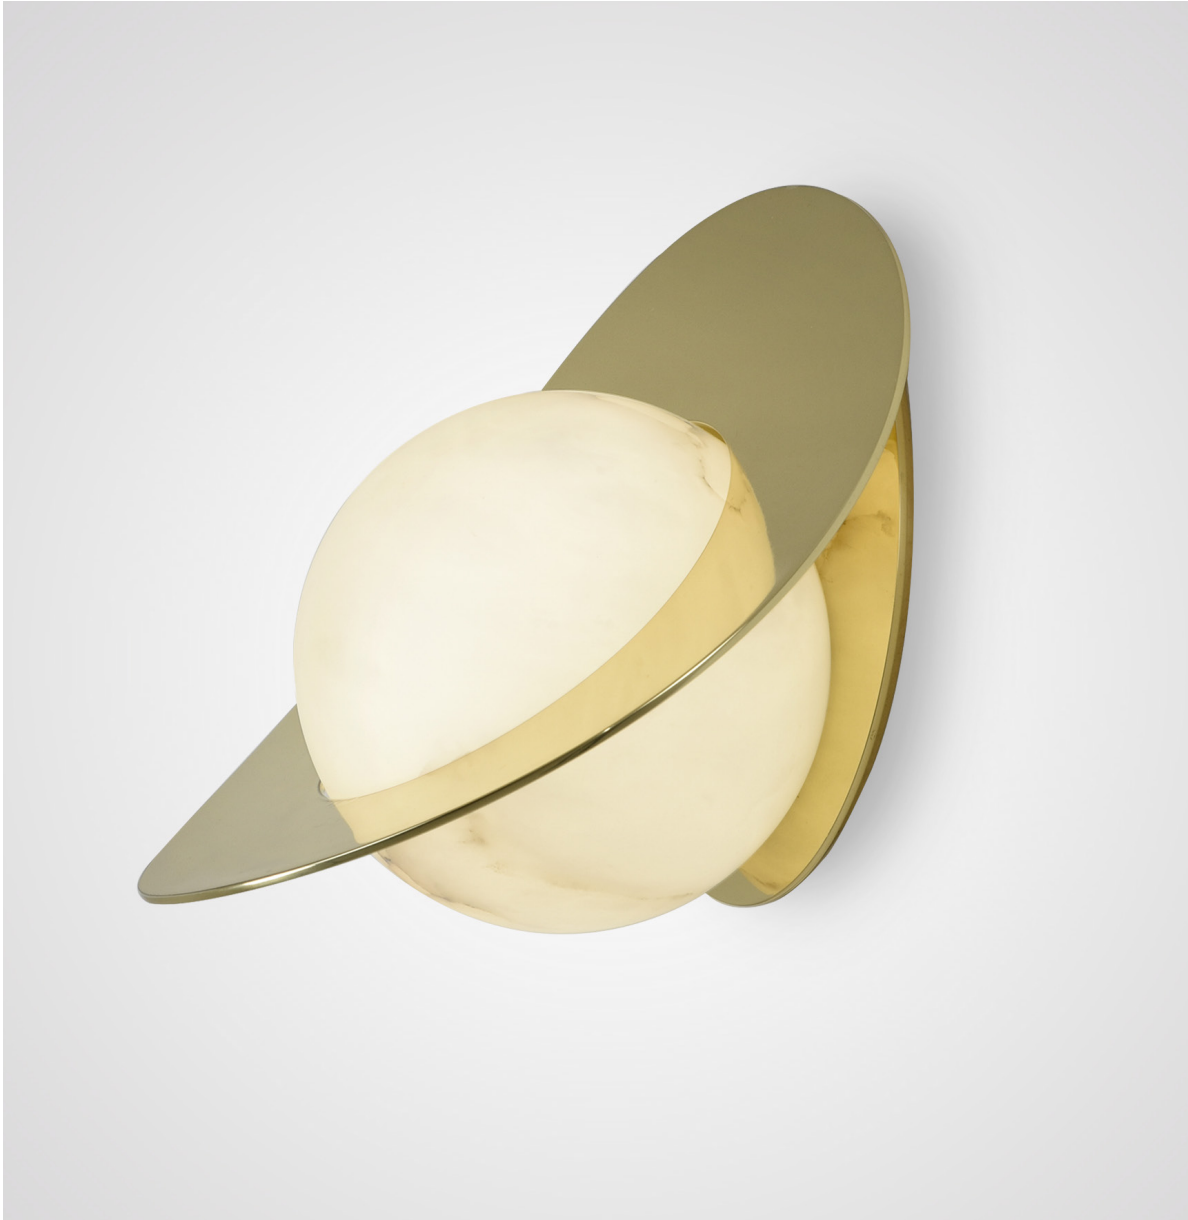

F U S E
lighting

VENUS SCONCE
9084

MATTE BRASS WITH ALABASTER

VENUS SCONCE

9084

HEIGHT: 9 1/2" (24.13 CM)

WIDTH: 12 1/4" (31 CM)

PROJECTION: 8" (20.3 CM)

WIRING: LED BOARD 2700K, 90CRI
DIMMABLE

*MEETS TITLE 24

METAL FINISHES

BRUSHED BRASS

LIGHT ANTIQUE BRASS

DARK ANTIQUE BRASS

POLISHED NICKEL

SATIN NICKEL

OIL RUBBED BRONZE

GLOSS WHITE POWDER COAT

MATTE BLACK POWDER COAT

PATINATED STEEL

STONE OPTION

ALABASTER

PENDANT
4084

fuselighting.com