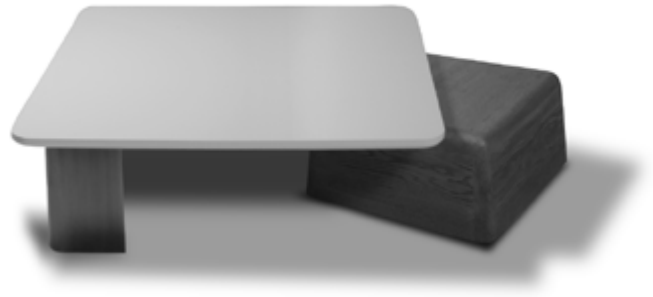

JIUN HO

FURNITURE

Urubamba Coffee Table

jiunho.com

JIUN HO

SHOWN

Top : Lacquer / White

Metal : Cinnamon

Wood : Sandblasted Oak / Carbon

URUBAMBA COFFEE TABLE

CT-12-109-A

L 62" W 48" H 14.5"

BASE

L 28" W 25" H 12"

CT-12-109-B

L 60" W 40" H 14.5"