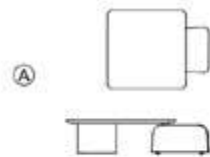

Wood : Sandblasted Oak / Carbon

URUBAMBA COFFEE TABLE

CT-12-109-A

L 62" W 48" H 14.5"

BASE

L 28" W 25" H 12"

CT-12-109-B

L 60" W 40" H 14.5"

BASE

L 28" W 25" H 12"

DENNIS MILLER ASSOCIATES

200 Lexington Avenue Suite 1210 New York, NY 10016

212.684.0070 Fax.212.684.0776 www.dennismiller.com