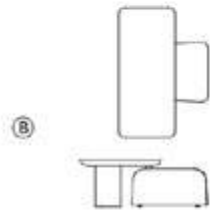

Wood : Sandblasted Oak / Carbon

URUBAMBA COFFEE TABLE

CT-12-109-A

L 62" W 48" H 14.5"

BASE

L 28" W 25" H 12"

CT-12-109-B

L 60" W 40" H 14.5"

BASE

L 28" W 25" H 12"

DENNIS MILLER ASSOCIATES

200 Lexington Avenue Suite 1210 New York, NY 10016

212.684.0070 Fax.212.684.0776 www.dennismiller.com