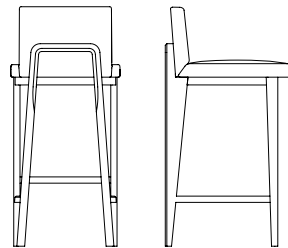

TOLEDO BARSTOOL

DCH-17-100-D

W 17.5" D 19" H 35.5" SH 29.99"

TOLEDO COUNTERSTOOL

DCH-17-100-E

W 17.5" D 19" H 30.5" SH 24"

DENNIS MILLER ASSOCIATES

200 Lexington Avenue Suite 1210 New York, NY 10016
212.684.0070 Fax.212.684.0776 www.dennismiller.com