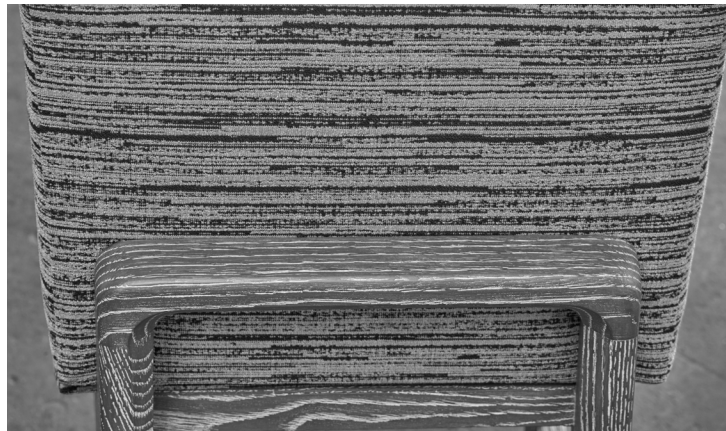

JIUN HO

FURNITURE

Toledo Stool

JIUN HO

SHOWN

Wood : Sandblasted Oak / Carbon / Ceruse

Fabric : Jiun Ho Textile

TOLEDO STOOL

TOLEDO BARSTOOL

DCH-17-100-D

W 17.5" D 19" H 35.5" SH 29.99"

TOLEDO COUNTERSTOOL

DCH-17-100-E

W 17.5" D 19" H 30.5" SH 24"

DENNIS MILLER ASSOCIATES

200 Lexington Avenue Suite 1210 New York, NY 10016
212.684.0070 Fax.212.684.0776 www.dennismiller.com