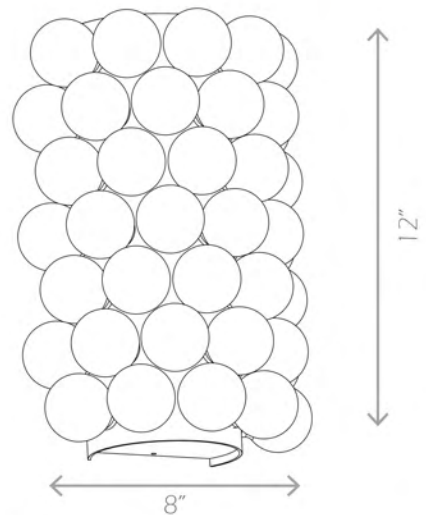

ROUND CLUSTER SCONCE

HERSH DESIGN

2" solid glass spheres curved around a central 4" Brass cylinder, internally lit by 12W of warm LED.

Shown with 38 rounds. Other sizes possible.

Metal Finishes available: Brushed Brass (shown), Dark Antique Bronze, Nickel.

LEDS: 2700K, 90+ CRI leds

Size: 8" x 12", 13 lbs.

Mounting: Wall mounts to standard outlet. 120V Drivers integral.

JH | NY

jiunhony.com
Tel: (212) 684-0070