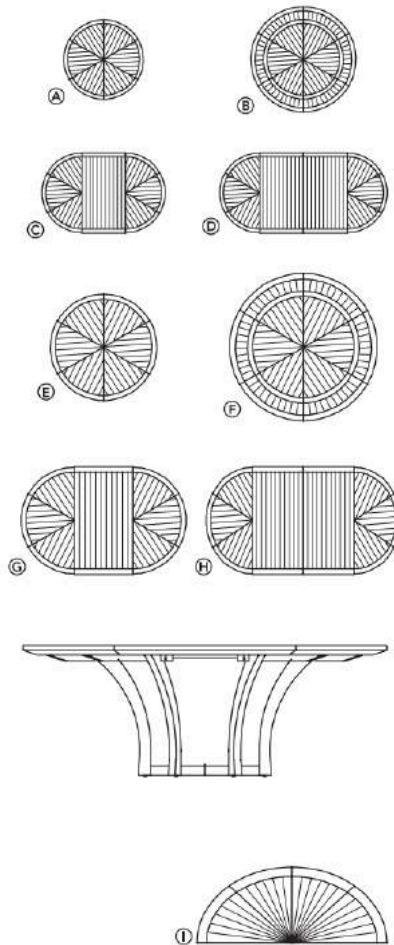

## SAVUTI TABLE

TA-07-108-A

DIA 54" H 30"

No leaves

TA-07-108-B

DIA 54-76" H 30"

6 rectangular leaves

TA-07-108-C

DIA 54-78" W 54" H 30"

1 rectangular leaf

TA-07-108-D

DIA 54-94" W 48" H 30"

2 rectangular leaves

TA-07-108-E

DIA 60" H 30"

No leaves

TA-07-108-F

DIA 60-82" H 30"

6 circular leaves

TA-07-108-G

L 60-84" W 60" H 30"

1 leaf

TA-07-108-H

L 60-100" W 60" H 30"

## CONSOLE

TA-07-108-I

L 60" W 24" H 34"