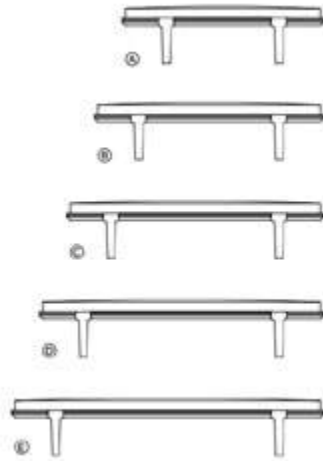

JIUN HO

FURNITURE

Sabi Bench

jiunho.com

JIUN HO

SHOWN
Wood : Oak / Espresso
Detail : fluted apron

SABI BENCH

BCH-00-101-A
L 36" W 18" H 18"
COM 2 yds COL 36 sq ft

BCH-00-101-B
L 48" W 18" H 18"
COM 2.5 yds COL 45 sq ft

BCH-00-101-C
L 60" W 18" H 18"
COM 3 yds COL 54 sq ft

BCH-00-101-D
L 72" W 18" H 18"
COM 3.5 yds COL 63 sq ft

BCH-00-101-E
L 84" W 18" H 18"
COM 4 yds COL 72 sq ft