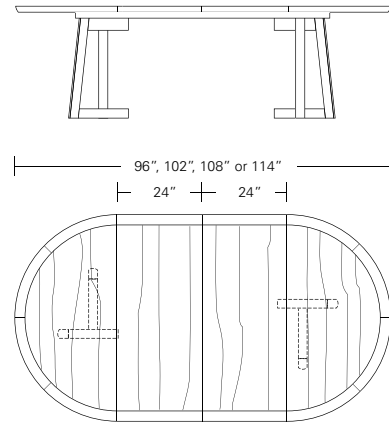

ROULETTE ROUND & SQUARE TABLES

Roulette Round Table

42" W x 42" D x 29" H
 48" W x 48" D x 29" H
 54" W x 54" D x 29" H
 60" W x 60" D x 29" H
 66" W x 66" D x 29" H
 72" W x 72" D x 29" H

Round Extension Table (w/self-storing leaf)

48" W (68" w/one 20" leaf) x 48" D x 29" H
 54" W (74" w/one 20" leaf) x 54" D x 29" H
 60" W (84" w/one 24" leaf) x 60" D x 29" H
 66" W (90" w/one 24" leaf) x 66" D x 29" H
 72" W (96" w/one 24" leaf) x 72" D x 29" H

Round Split Base Extension Table

48" W (96" w/two 24" leaves) x 48" D x 29" H
 54" W (102" w/two 24" leaves) x 54" D x 29" H
 60" W (108" w/two 24" leaves) x 60" D x 29" H
 66" W (114" w/two 24" leaves) x 66" D x 29" H
 72" W (120" w/two 24" leaves) x 72" D x 29" H