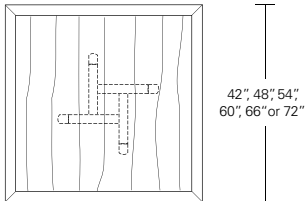

ROULETTE ROUND EXTENSION TABLE - SPLIT BASE

(114W with two 24" LEAVES)

Shown in Walnut with optional solid wood top.

The Roulette Round Table features a pin wheel style base layout with slanted legs suggesting a rotating movement. On this table the base splits to support the increased top length. Roulettes are available in a variety of shapes, sizes, fixed and extension versions.

ROULETTE ROUND & SQUARE TABLES

Roulette Round Table

42" W x 42" D x 29" H
 48" W x 48" D x 29" H
 54" W x 54" D x 29" H
 60" W x 60" D x 29" H
 66" W x 66" D x 29" H
 72" W x 72" D x 29" H

Round Extension Table (w/self-storing leaf)

48" W (68" w/one 20" leaf) x 48" D x 29" H
 54" W (74" w/one 20" leaf) x 54" D x 29" H
 60" W (84" w/one 24" leaf) x 60" D x 29" H
 66" W (90" w/one 24" leaf) x 66" D x 29" H
 72" W (96" w/one 24" leaf) x 72" D x 29" H

Round Split Base Extension Table

48" W (96" w/two 24" leaves) x 48" D x 29" H
 54" W (102" w/two 24" leaves) x 54" D x 29" H
 60" W (108" w/two 24" leaves) x 60" D x 29" H
 66" W (114" w/two 24" leaves) x 66" D x 29" H
 72" W (120" w/two 24" leaves) x 72" D x 29" H