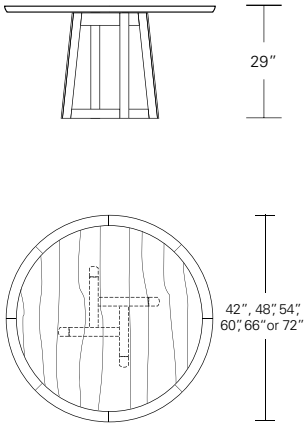

ROULETTE ROUND EXTENSION TABLE - SPLIT BASE

(114W with two 24" LEAVES)

Shown in Walnut with optional solid wood top.

The Roulette Round Table features a pin wheel style base layout with slanted legs suggesting a rotating movement. On this table the base splits to support the increased top length. Roulettes are available in a variety of shapes, sizes, fixed and extension versions.

ROULETTE ROUND & SQUARE TABLES

Roulette Round Table

42" W x 42" D x 29" H
 48" W x 48" D x 29" H
 54" W x 54" D x 29" H
 60" W x 60" D x 29" H
 66" W x 66" D x 29" H
 72" W x 72" D x 29" H

Round Extension Table (w/self-storing leaf)

48" W (68" w/one 20" leaf) x 48" D x 29" H
 54" W (74" w/one 20" leaf) x 54" D x 29" H
 60" W (84" w/one 24" leaf) x 60" D x 29" H
 66" W (90" w/one 24" leaf) x 66" D x 29" H
 72" W (96" w/one 24" leaf) x 72" D x 29" H

Round Split Base Extension Table

48" W (96" w/two 24" leaves) x 48" D x 29" H
 54" W (102" w/two 24" leaves) x 54" D x 29" H
 60" W (108" w/two 24" leaves) x 60" D x 29" H
 66" W (114" w/two 24" leaves) x 66" D x 29" H
 72" W (120" w/two 24" leaves) x 72" D x 29" H