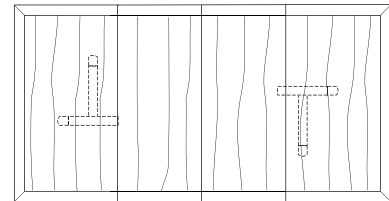

48" W (68" w/one 20" leaf) x 48" D x 29" H
 54" W (74" w/one 20" leaf) x 54" D x 29" H
 60" W (84" w/one 24" leaf) x 60" D x 29" H
 66" W (90" w/one 24" leaf) x 66" D x 29" H
 72" W (96" w/one 24" leaf) x 72" D x 29" H

Round Split Base Extension Table

48" W (96" w/two 24" leaves) x 48" D x 29" H
 54" W (102" w/two 24" leaves) x 54" D x 29" H
 60" W (108" w/two 24" leaves) x 60" D x 29" H
 66" W (114" w/two 24" leaves) x 66" D x 29" H
 72" W (120" w/two 24" leaves) x 72" D x 29" H

Roulette Square Table

42" W x 42" D x 29" H
 48" W x 48" D x 29" H
 54" W x 54" D x 29" H
 60" W x 60" D x 29" H
 66" W x 66" D x 29" H
 72" W x 72" D x 29" H

Square Extension Table (w/self-storing leaf)