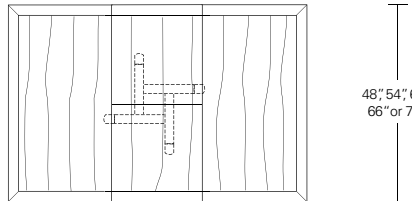

Square Extension Table (w/self-storing leaf)

48" W (68" w/one 20" leaf) x 48" D x 29" H
54" W (74" w/one 20" leaf) x 54" D x 29" H
60" W (84" w/one 24" leaf) x 60" D x 29" H
66" W (90" w/one 24" leaf) x 66" D x 29" H
72" W (96" w/one 24" leaf) x 72" D x 29" H