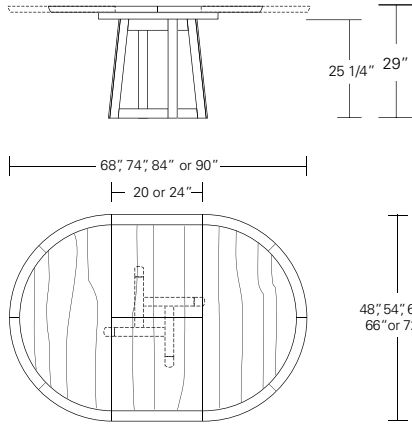

ROULETTE ROUND EXTENSION TABLE - SPLIT BASE

(114W with two 24" LEAVES)

Shown in Walnut with optional solid wood top.

The Roulette Round Table features a pin wheel style base layout with slanted legs suggesting a rotating movement. On this table the base splits to support the increased top length. Roulettes are available in a variety of shapes, sizes, fixed and extension versions.

ROULETTE ROUND & SQUARE TABLES

Roulette Round Table

42" W x 42" D x 29" H
 48" W x 48" D x 29" H
 54" W x 54" D x 29" H
 60" W x 60" D x 29" H
 66" W x 66" D x 29" H
 72" W x 72" D x 29" H

Round Extension Table (w/self-storing leaf)

48" W (68" w/one 20" leaf) x 48" D x 29" H
 54" W (74" w/one 20" leaf) x 54" D x 29" H
 60" W (84" w/one 24" leaf) x 60" D x 29" H
 66" W (90" w/one 24" leaf) x 66" D x 29" H
 72" W (96" w/one 24" leaf) x 72" D x 29" H

Round Split Base Extension Table

48" W (96" w/two 24" leaves) x 48" D x 29" H
 54" W (102" w/two 24" leaves) x 54" D x 29" H
 60" W (108" w/two 24" leaves) x 60" D x 29" H
 66" W (114" w/two 24" leaves) x 66" D x 29" H
 72" W (120" w/two 24" leaves) x 72" D x 29" H