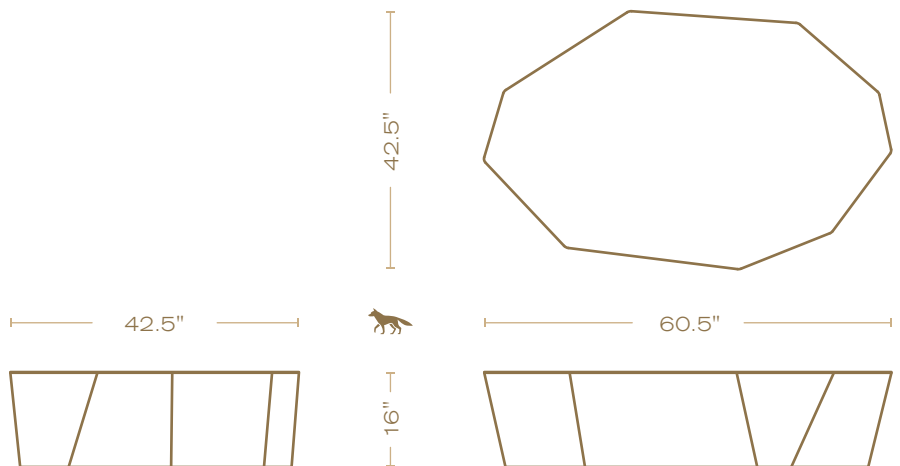

BASE OPTIONS

Graphite Stainless (shown)
Mercury Stainless