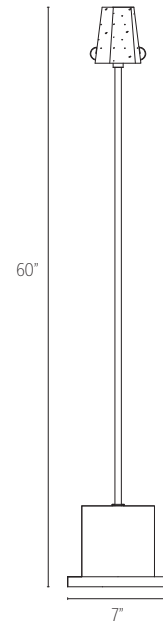

JIUN HO

LIGHT
Reims Floor Lamp

JIUN HO

REIMS FLOOR LAMP

LT-FL-104

W 7" (178mm) D 7" (178mm) H 60" (1524mm)

ELECTRICAL 1 x G8 4W Halogen Lamp

SHADE Crystal Glass

FINISH (SHOWN)

Champagne

OTHER INFORMATION

UL approved (or equivalent)

Bulbs not included

For more information and finishes, visit our website

DENNIS MILLER ASSOCIATES
200 Lexington Avenue Suite 1210 New York, NY 10016
212.684.0070 Fax.212.684.0776 www.dennismiller.com