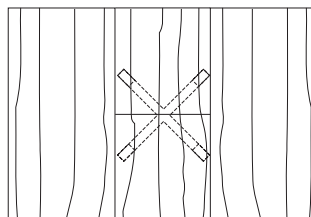

Pointe Square Table

42"W x 42"D x 29"H
48"W x 48"D x 29"H
54"W x 54"D x 29"H
60"W x 60"D x 29"H
66"W x 66"D x 29"H
72"W x 72"D x 29"H

Square Extension Table (with self storing leaf)

48"W (72" w/one 24" leaf) x 48"D x 29"H
54"W (78" w/one 24" leaf) x 54"D x 29"H
60"W (84" w/one 24" leaf) x 60"D x 29"H
66"W (90" w/one 24" leaf) x 66"D x 29"H
72"W (96" w/one 24" leaf) x 72"D x 29"H

Square Split Base Extension Table

48"W (96" w/two 24" leaves) x 48"D x 29"H
54"W (102" w/two 24" leaves) x 54"D x 29"H
60"W (108" w/two 24" leaves) x 60"D x 29"H
66"W (114" w/two 24" leaves) x 66"D x 29"H
72"W (120" w/two 24" leaves) x 72"D x 29"H