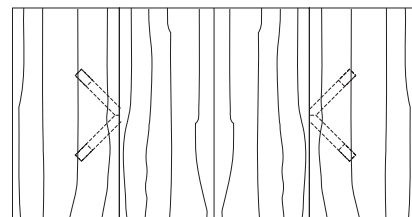

Pointe Square Table

42"W x 42"D x 29"H
48"W x 48"D x 29"H
54"W x 54"D x 29"H
60"W x 60"D x 29"H
66"W x 66"D x 29"H
72"W x 72"D x 29"H

Square Extension Table (with self storing leaf)

48"W (72" w/one 24" leaf) x 48"D x 29"H
54"W (78" w/one 24" leaf) x 54"D x 29"H
60"W (84" w/one 24" leaf) x 60"D x 29"H
66"W (90" w/one 24" leaf) x 66"D x 29"H
72"W (96" w/one 24" leaf) x 72"D x 29"H

Square Split Base Extension Table

48"W (96" w/two 24" leaves) x 48"D x 29"H
54"W (102" w/two 24" leaves) x 54"D x 29"H
60"W (108" w/two 24" leaves) x 60"D x 29"H
66"W (114" w/two 24" leaves) x 66"D x 29"H
72"W (120" w/two 24" leaves) x 72"D x 29"H