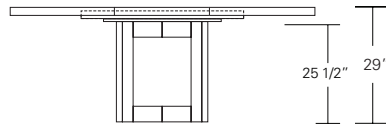

POINTE ROUND & SQUARE TABLE

DENNIS MILLER ASSOCIATES
200 Lexington Avenue Suite 1210 New York, NY 10016
212.684.0070 Fax.212.684.0776 www.dennismiller.com

29"

25 1/2" 29"

72", 78", 84", 90" or 96"

96", 102", 108", 114" or 120"

48", 54", 60", 66" or 72"

Pointe Round Table

42"W x 42"D x 29"H
48"W x 48"D x 29"H
54"W x 54"D x 29"H
60"W x 60"D x 29"H
66"W x 66"D x 29"H
72"W x 72"D x 29"H

Round Extension Table (with self storing leaf)

48"W (72" w/one 24" leaf) x 48"D x 29"H
54"W (78" w/one 24" leaf) x 54"D x 29"H
60"W (84" w/one 24" leaf) x 60"D x 29"H
66"W (90" w/one 24" leaf) x 66"D x 29"H
72"W (96" w/one 24" leaf) x 72"D x 29"H

Round Split Base Extension Table

48"W (96" w/two 24" leaves) x 48"D x 29"H
54"W (102" w/two 24" leaves) x 54"D x 29"H
60"W (108" w/two 24" leaves) x 60"D x 29"H
66"W (114" w/two 24" leaves) x 66"D x 29"H
72"W (120" w/two 24" leaves) x 72"D x 29"H

48", 54", 60", 66" or 72"

Pointe Square Table

42"W x 42"D x 29"H
48"W x 48"D x 29"H
54"W x 54"D x 29"H
60"W x 60"D x 29"H
66"W x 66"D x 29"H
72"W x 72"D x 29"H

Square Extension Table (with self storing leaf)

48"W (72" w/one 24" leaf) x 48"D x 29"H
54"W (78" w/one 24" leaf) x 54"D x 29"H
60"W (84" w/one 24" leaf) x 60"D x 29"H
66"W (90" w/one 24" leaf) x 66"D x 29"H
72"W (96" w/one 24" leaf) x 72"D x 29"H

Square Split Base Extension Table

48"W (96" w/two 24" leaves) x 48"D x 29"H
54"W (102" w/two 24" leaves) x 54"D x 29"H
60"W (108" w/two 24" leaves) x 60"D x 29"H
66"W (114" w/two 24" leaves) x 66"D x 29"H
72"W (120" w/two 24" leaves) x 72"D x 29"H

Pointe Square Tables Paired

(two square tables joined by optional table pairing feature)

Lazy Susan Option

14, 15, 16, 17 or 18"
20, 24, 28, 32 or 36"
48, 54, 60, 66 or 72"
14, 15, 16, 17 or 18"