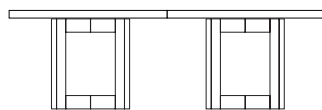

Pointe Square Tables Paired

(two square tables joined by optional table pairing feature)