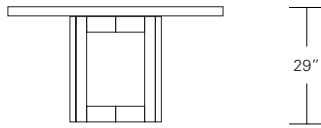

POINTE ROUND & SQUARE TABLE

DENNIS MILLER ASSOCIATES
200 Lexington Avenue Suite 1210 New York, NY 10016
212.684.0070 Fax.212.684.0776 www.dennismiller.com

29"