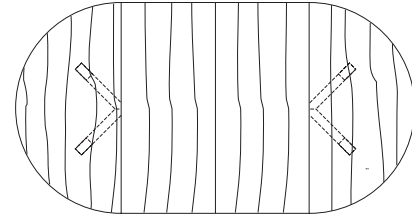

Extended with one leaf

POINTE ROUND EXTENSION TABLE - SPLIT BASE

**60W x 60D x 29H
(84W-1 LEAF, 108W-2 LEAVES)**

Shown in Medium Walnut

The refined Pointe Table is available as a fixed table or with one or two leaves. This Pointe with its two leaves features an unexpected base split as it divides at the center of its stretcher intersection. These tables are available with round or square tops in a variety sizes and finishes.

POINTE ROUND & SQUARE TABLE

DENNIS MILLER ASSOCIATES
 200 Lexington Avenue Suite 1210 New York, NY 10016
 212.684.0070 Fax.212.684.0776 www.dennismiller.com

29"

25 1/2" 29"

72", 78", 84", 90" or 96"

96", 102", 108", 114" or 120"

48", 54", 60", 66" or 72"

Pointe Round Table

42"W x 42"D x 29"H
 48"W x 48"D x 29"H
 54"W x 54"D x 29"H
 60"W x 60"D x 29"H
 66"W x 66"D x 29"H
 72"W x 72"D x 29"H

Round Extension Table (with self storing leaf)

48"W (72" w/one 24" leaf) x 48"D x 29"H
 54"W (78" w/one 24" leaf) x 54"D x 29"H
 60"W (84" w/one 24" leaf) x 60"D x 29"H
 66"W (90" w/one 24" leaf) x 66"D x 29"H
 72"W (96" w/one 24" leaf) x 72"D x 29"H