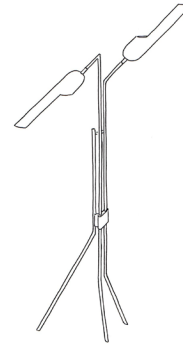

F U S E

lighting

PARIS CHANDELIER
5061

BLACK POWDER COAT WITH WHITE SHADE INTERIOR AND MATTE BRASS ACCENTS

PARIS CHANDELIER

5061

HEIGHT: 16" (40.6 CM)

WIDTH: 86" DIA. (218.4 CM)

DEPTH: 86" DIA. (218.4 CM)

OAH: 50.5" (128.3 CM)

CEILING CANOPY: 8" DIA. (20.3 CM)

WEIGHT: APPROX. 25 LBS.

WIRING: SIX MEDIUM BASE SOCKETS
60 WATT MAX. EACH

RECOMMENDED BULB: 40 WATT G-25
WHITE

METAL FINISHES

GLOSS WHITE POWDER COAT

MATTE BLACK POWDER COAT

PATINATED STEEL

SHADE OPTIONS (EXTERIOR)

LIGHT ANTIQUE BRASS

SATIN NICKEL

GLOSS WHITE POWDER COAT

MATTE BLACK POWDER COAT

POLISHED NICKEL

SATIN NICKEL

FLOOR LAMP
7061

DOUBLE SCONCE
2061

PENDANT
4061A

2-LIGHT PENDANT
4061B

fuselighting.com

© COPYRIGHT FUSE LIGHTING.
ALL RIGHTS RESERVED.