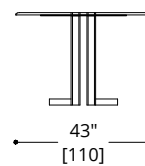

PADUS DINING TABLE

PADUS DINING TABLE

BASE

Standard Metal
Hand Patinated Metal

TOP

Marble
Custom Stone

NOTES:

PLEASE CONFIRM DETAILS OF THIS TEAR SHEET WITH YOUR LOCAL SALES ASSOCIATE.