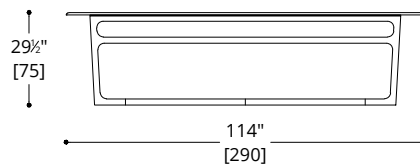

PADUS DINING TABLE

PADUS DINING TABLE

BASE

Standard Metal
Hand Patinated Metal

TOP

Marble
Custom Stone

NOTES:

PLEASE CONFIRM DETAILS OF THIS TEAR SHEET WITH YOUR LOCAL SALES ASSOCIATE.