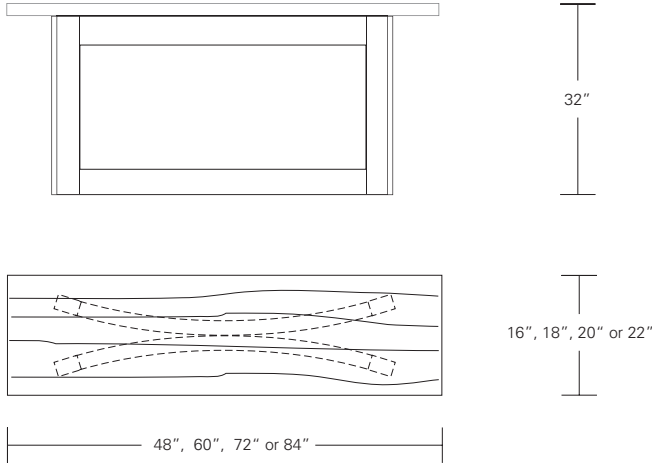

**NEXUS CONSOLE**

**60W x 18D x 32H**

Shown in Burnt Ash.

The nexus of two graceful curves is the refined inspiration of this modern wood console table. The elegant simplicity of the base is a perfect compliment to the unadorned slab table top.

**Nexus Console**

- 48"W x 16"D x 32"H
- 60"W x 18"D x 32"H
- 72"W x 20"D x 32"H
- 84"W x 22"D x 32"H

DESCRIPTION		FINISH OPTIONS		
<p><b>Nexus Console:</b>                      Veneer top with solid wood or thick veneer edging. Curved base with solid wood vertical frame members.</p> <p><b>Custom Orders:</b>                      Custom sizes, woods, veneer patterns and finishes are available. Please request a price quotation.</p>	<b>Standard Finishes</b>	<p><b>NATURAL</b></p> <p>Cherry, Mahogany, Maple, Walnut, Oak.*                       *At additional cost.</p>	<p><b>STAINED</b></p> <p>Medium Ash, Dark Ash, Burnt Ash, Ebonized Ash, Medium Cherry, Dark Cherry, Medium Mahogany, Ebonized Maple, Medium Walnut, Dark Walnut.</p>	<p><b>CERUSED</b></p> <p>Bleached Ash, Cerused Ash, Cerused Dark Ash, Cerused Mahogany, Cerused Dark Mahogany, Cerused Oak, Bleached Walnut, Cerused Walnut.</p>
	<b>Figured Veneers for Top Panel</b>	<p>Figured Ash, Bird's Eye Maple, Figured Maple.</p>		