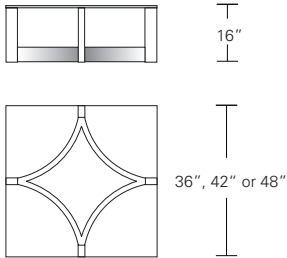

NEXUS COCKTAIL TABLE

54W x 30D x 16H

Shown in Walnut with inset glass top.

The precise joinery of this table's four curved stretchers to its legs yields a striking composition. The wood rim frames the inset glass top and adds a traditional touch to the table's more contemporary base form.

NEXUS COCKTAIL TABLES

DENNIS MILLER ASSOCIATES
 200 Lexington Avenue Suite 1210 New York, NY 10016
 212.684.0070 Fax.212.684.0776 www.dennismiller.com

Round Glass Top

36"W x 36"D x 16"H
 42"W x 42"D x 16"H
 48"W x 48"D x 16"H

Round Inset Glass Top

Round Wood Top

Square Glass Top

36"W x 36"D x 16"H
 42"W x 42"D x 16"H
 48"W x 48"D x 16"H

Square Inset Glass Top

Square Wood Top

Oval or Rectangular Glass Top

48"W x 27"D x 16"H
 54"W x 30"D x 16"H

Oval or Rectangular Inset Glass Top

Oval or Rectangular Wood Top

DESCRIPTION		FINISH OPTIONS		
<p>Nexus Cocktail Table: 1/2" Glass top, inset glass top or veneer top with solid wood or thick veneer edging. Curved base with solid wood vertical frame members and levelers.</p> <p>Standard Options: Reverse diamond, diamond or sunburst veneer pattern.</p> <p>Custom Orders: Custom sizes, woods, veneer patterns and finishes are available. Please request a price quotation.</p>	<p>Standard Finishes</p>	<p>NATURAL</p> <p>Cherry, Mahogany, Maple, Walnut, Oak.* *At additional cost.</p>	<p>STAINED</p> <p>Medium Ash, Dark Ash, Burnt Ash, Ebonized Ash, Medium Cherry, Dark Cherry, Medium Mahogany, Ebonized Maple, Medium Walnut, Dark Walnut, Grey Walnut.</p>	<p>CERUSED</p> <p>Bleached Ash, Cerused Ash, Cerused Dark Ash, Cerused Mahogany, Cerused Dark Mahogany, Cerused Oak, Bleached Walnut, Cerused Walnut, Cerused Grey Walnut.</p>
		<p>Figured Veneers for Top Panel</p>	<p>Figured Ash, Bird's Eye Maple, Figured Maple.</p>	