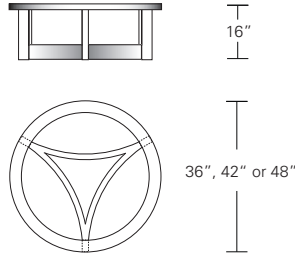

NEXUS COCKTAIL TABLE

54W x 30D x 16H

Shown in Walnut with inset glass top.

The precise joinery of this table's four curved stretchers to its legs yields a striking composition. The wood rim frames the inset glass top and adds a traditional touch to the table's more contemporary base form.

NEXUS COCKTAIL TABLES

DENNIS MILLER ASSOCIATES
 200 Lexington Avenue Suite 1210 New York, NY 10016
 212.684.0070 Fax.212.684.0776 www.dennismiller.com

Round Glass Top

36"W x 36"D x 16"H
 42"W x 42"D x 16"H
 48"W x 48"D x 16"H

Round Inset Glass Top

Round Wood Top

Square Glass Top

36"W x 36"D x 16"H
 42"W x 42"D x 16"H
 48"W x 48"D x 16"H

Square Inset Glass Top

Square Wood Top

Oval or Rectangular Glass Top

48"W x 27"D x 16"H
 54"W x 30"D x 16"H

Oval or Rectangular Inset Glass Top

Oval or Rectangular Wood Top

DESCRIPTION		FINISH OPTIONS		
<p>Nexus Cocktail Table: 1/2" Glass top, inset glass top or veneer top with solid wood or thick veneer edging. Curved base with solid wood vertical frame members and levelers.</p> <p>Standard Options: Reverse diamond, diamond or sunburst veneer pattern.</p> <p>Custom Orders: Custom sizes, woods, veneer patterns and finishes are available. Please request a price quotation.</p>	<p>Standard Finishes</p>	<p>NATURAL</p> <p>Cherry, Mahogany, Maple, Walnut, Oak.* *At additional cost.</p>	<p>STAINED</p> <p>Medium Ash, Dark Ash, Burnt Ash, Ebonized Ash, Medium Cherry, Dark Cherry, Medium Mahogany, Ebonized Maple, Medium Walnut, Dark Walnut, Grey Walnut.</p>	<p>CERUSED</p> <p>Bleached Ash, Cerused Ash, Cerused Dark Ash, Cerused Mahogany, Cerused Dark Mahogany, Cerused Oak, Bleached Walnut, Cerused Walnut, Cerused Grey Walnut.</p>
		<p>Figured Veneers for Top Panel</p>	<p>Figured Ash, Bird's Eye Maple, Figured Maple.</p>	