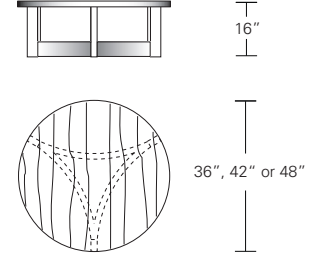

NEXUS COCKTAIL TABLE

54W x 30D x 16H

Shown in Walnut with inset glass top.

The precise joinery of this table's four curved stretchers to its legs yields a striking composition. The wood rim frames the inset glass top and adds a traditional touch to the table's more contemporary base form.

NEXUS COCKTAIL TABLES

DENNIS MILLER ASSOCIATES
 200 Lexington Avenue Suite 1210 New York, NY 10016
 212.684.0070 Fax.212.684.0776 www.dennismiller.com

Round Glass Top

36"W x 36"D x 16"H
 42"W x 42"D x 16"H
 48"W x 48"D x 16"H

Round Inset Glass Top

Round Wood Top

Square Glass Top

36"W x 36"D x 16"H
 42"W x 42"D x 16"H
 48"W x 48"D x 16"H

Square Inset Glass Top

Square Wood Top

Oval or Rectangular Glass Top

48"W x 27"D x 16"H
 54"W x 30"D x 16"H

Oval or Rectangular Inset Glass Top

Oval or Rectangular Wood Top

DESCRIPTION		FINISH OPTIONS		
<p>Nexus Cocktail Table: 1/2" Glass top, inset glass top or veneer top with solid wood or thick veneer edging. Curved base with solid wood vertical frame members and levelers.</p> <p>Standard Options: Reverse diamond, diamond or sunburst veneer pattern.</p> <p>Custom Orders: Custom sizes, woods, veneer patterns and finishes are available. Please request a price quotation.</p>	<p>Standard Finishes</p>	<p>NATURAL</p> <p>Cherry, Mahogany, Maple, Walnut, Oak.* *At additional cost.</p>	<p>STAINED</p> <p>Medium Ash, Dark Ash, Burnt Ash, Ebonized Ash, Medium Cherry, Dark Cherry, Medium Mahogany, Ebonized Maple, Medium Walnut, Dark Walnut, Grey Walnut.</p>	<p>CERUSED</p> <p>Bleached Ash, Cerused Ash, Cerused Dark Ash, Cerused Mahogany, Cerused Dark Mahogany, Cerused Oak, Bleached Walnut, Cerused Walnut, Cerused Grey Walnut.</p>
		<p>Figured Veneers for Top Panel</p>	<p>Figured Ash, Bird's Eye Maple, Figured Maple.</p>	