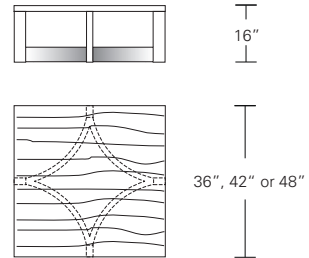

Round Inset Glass Top

Round Wood Top

Square Glass Top

36"W x 36"D x 16"H
 42"W x 42"D x 16"H
 48"W x 48"D x 16"H

Square Inset Glass Top

Square Wood Top

Oval or Rectangular Glass Top

48"W x 27"D x 16"H
 54"W x 30"D x 16"H

Oval or Rectangular Inset Glass Top

Oval or Rectangular Wood Top

DESCRIPTION		FINISH OPTIONS		
<p>Nexus Cocktail Table: 1/2" Glass top, inset glass top or veneer top with solid wood or thick veneer edging. Curved base with solid wood vertical frame members and levelers.</p> <p>Standard Options: Reverse diamond, diamond or sunburst veneer pattern.</p> <p>Custom Orders: Custom sizes, woods, veneer patterns and finishes are available. Please request a price quotation.</p>	<p>Standard Finishes</p>	<p>NATURAL</p> <p>Cherry, Mahogany, Maple, Walnut, Oak.* *At additional cost.</p>	<p>STAINED</p> <p>Medium Ash, Dark Ash, Burnt Ash, Ebonized Ash, Medium Cherry, Dark Cherry, Medium Mahogany, Ebonized Maple, Medium Walnut, Dark Walnut, Grey Walnut.</p>	<p>CERUSED</p> <p>Bleached Ash, Cerused Ash, Cerused Dark Ash, Cerused Mahogany, Cerused Dark Mahogany, Cerused Oak, Bleached Walnut, Cerused Walnut, Cerused Grey Walnut.</p>
		<p>Figured Veneers for Top Panel</p>	<p>Figured Ash, Bird's Eye Maple, Figured Maple.</p>	