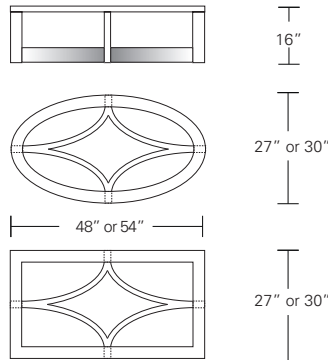

NEXUS COCKTAIL TABLE

54W x 30D x 16H

Shown in Walnut with inset glass top.

The precise joinery of this table's four curved stretchers to its legs yields a striking composition. The wood rim frames the inset glass top and adds a traditional touch to the table's more contemporary base form.

NEXUS COCKTAIL TABLES

DENNIS MILLER ASSOCIATES
 200 Lexington Avenue Suite 1210 New York, NY 10016
 212.684.0070 Fax.212.684.0776 www.dennismiller.com

Round Glass Top

36"W x 36"D x 16"H
 42"W x 42"D x 16"H
 48"W x 48"D x 16"H

Round Inset Glass Top

Round Wood Top

Square Glass Top

36"W x 36"D x 16"H
 42"W x 42"D x 16"H
 48"W x 48"D x 16"H

Square Inset Glass Top

Square Wood Top

Oval or Rectangular Glass Top

48"W x 27"D x 16"H
 54"W x 30"D x 16"H

Oval or Rectangular Inset Glass Top

Oval or Rectangular Wood Top

DESCRIPTION		FINISH OPTIONS		
<p>Nexus Cocktail Table: 1/2" Glass top, inset glass top or veneer top with solid wood or thick veneer edging. Curved base with solid wood vertical frame members and levelers.</p> <p>Standard Options: Reverse diamond, diamond or sunburst veneer pattern.</p> <p>Custom Orders: Custom sizes, woods, veneer patterns and finishes are available. Please request a price quotation.</p>	<p>Standard Finishes</p>	<p>NATURAL</p> <p>Cherry, Mahogany, Maple, Walnut, Oak.* *At additional cost.</p>	<p>STAINED</p> <p>Medium Ash, Dark Ash, Burnt Ash, Ebonized Ash, Medium Cherry, Dark Cherry, Medium Mahogany, Ebonized Maple, Medium Walnut, Dark Walnut, Grey Walnut.</p>	<p>CERUSED</p> <p>Bleached Ash, Cerused Ash, Cerused Dark Ash, Cerused Mahogany, Cerused Dark Mahogany, Cerused Oak, Bleached Walnut, Cerused Walnut, Cerused Grey Walnut.</p>
		<p>Figured Veneers for Top Panel</p>	<p>Figured Ash, Bird's Eye Maple, Figured Maple.</p>	