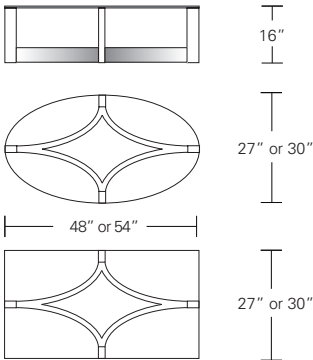

NEXUS COCKTAIL TABLE

54W x 30D x 16H

Shown in Walnut with inset glass top.

The precise joinery of this table's four curved stretchers to its legs yields a striking composition. The wood rim frames the inset glass top and adds a traditional touch to the table's more contemporary base form.

NEXUS COCKTAIL TABLES

DENNIS MILLER ASSOCIATES
 200 Lexington Avenue Suite 1210 New York, NY 10016
 212.684.0070 Fax.212.684.0776 www.dennismiller.com

Round Glass Top

36"W x 36"D x 16"H
 42"W x 42"D x 16"H
 48"W x 48"D x 16"H

Round Inset Glass Top

Round Wood Top

Square Glass Top

36"W x 36"D x 16"H
 42"W x 42"D x 16"H
 48"W x 48"D x 16"H

Square Inset Glass Top

Square Wood Top

Oval or Rectangular Glass Top

48"W x 27"D x 16"H
 54"W x 30"D x 16"H

Oval or Rectangular Inset Glass Top

Oval or Rectangular Wood Top

DESCRIPTION		FINISH OPTIONS		
<p>Nexus Cocktail Table: 1/2" Glass top, inset glass top or veneer top with solid wood or thick veneer edging. Curved base with solid wood vertical frame members and levelers.</p> <p>Standard Options: Reverse diamond, diamond or sunburst veneer pattern.</p> <p>Custom Orders: Custom sizes, woods, veneer patterns and finishes are available. Please request a price quotation.</p>	<p>Standard Finishes</p>	<p>NATURAL</p> <p>Cherry, Mahogany, Maple, Walnut, Oak.* *At additional cost.</p>	<p>STAINED</p> <p>Medium Ash, Dark Ash, Burnt Ash, Ebonized Ash, Medium Cherry, Dark Cherry, Medium Mahogany, Ebonized Maple, Medium Walnut, Dark Walnut, Grey Walnut.</p>	<p>CERUSED</p> <p>Bleached Ash, Cerused Ash, Cerused Dark Ash, Cerused Mahogany, Cerused Dark Mahogany, Cerused Oak, Bleached Walnut, Cerused Walnut, Cerused Grey Walnut.</p>
		<p>Figured Veneers for Top Panel</p>	<p>Figured Ash, Bird's Eye Maple, Figured Maple.</p>	