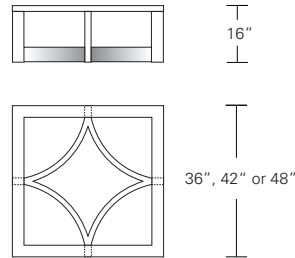

NEXUS COCKTAIL TABLE

54W x 30D x 16H

Shown in Walnut with inset glass top.

The precise joinery of this table's four curved stretchers to its legs yields a striking composition. The wood rim frames the inset glass top and adds a traditional touch to the table's more contemporary base form.

NEXUS COCKTAIL TABLES

DENNIS MILLER ASSOCIATES
 200 Lexington Avenue Suite 1210 New York, NY 10016
 212.684.0070 Fax.212.684.0776 www.dennismiller.com

Round Glass Top

36"W x 36"D x 16"H
 42"W x 42"D x 16"H
 48"W x 48"D x 16"H

Round Inset Glass Top

Round Wood Top

Square Glass Top

36"W x 36"D x 16"H
 42"W x 42"D x 16"H
 48"W x 48"D x 16"H

Square Inset Glass Top

Square Wood Top

Oval or Rectangular Glass Top

48"W x 27"D x 16"H
 54"W x 30"D x 16"H

Oval or Rectangular Inset Glass Top

Oval or Rectangular Wood Top

DESCRIPTION		FINISH OPTIONS		
<p>Nexus Cocktail Table: 1/2" Glass top, inset glass top or veneer top with solid wood or thick veneer edging. Curved base with solid wood vertical frame members and levelers.</p> <p>Standard Options: Reverse diamond, diamond or sunburst veneer pattern.</p> <p>Custom Orders: Custom sizes, woods, veneer patterns and finishes are available. Please request a price quotation.</p>	<p>Standard Finishes</p>	<p>NATURAL</p> <p>Cherry, Mahogany, Maple, Walnut, Oak.* *At additional cost.</p>	<p>STAINED</p> <p>Medium Ash, Dark Ash, Burnt Ash, Ebonized Ash, Medium Cherry, Dark Cherry, Medium Mahogany, Ebonized Maple, Medium Walnut, Dark Walnut, Grey Walnut.</p>	<p>CERUSED</p> <p>Bleached Ash, Cerused Ash, Cerused Dark Ash, Cerused Mahogany, Cerused Dark Mahogany, Cerused Oak, Bleached Walnut, Cerused Walnut, Cerused Grey Walnut.</p>
		<p>Figured Veneers for Top Panel</p>	<p>Figured Ash, Bird's Eye Maple, Figured Maple.</p>	