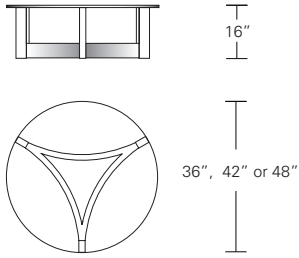

NEXUS COCKTAIL TABLE

54W x 30D x 16H

Shown in Walnut with inset glass top.

The precise joinery of this table's four curved stretchers to its legs yields a striking composition. The wood rim frames the inset glass top and adds a traditional touch to the table's more contemporary base form.

NEXUS COCKTAIL TABLES

DENNIS MILLER ASSOCIATES
 200 Lexington Avenue Suite 1210 New York, NY 10016
 212.684.0070 Fax.212.684.0776 www.dennismiller.com

Round Glass Top

36"W x 36"D x 16"H
 42"W x 42"D x 16"H
 48"W x 48"D x 16"H

Round Inset Glass Top

Round Wood Top

Square Glass Top

36"W x 36"D x 16"H
 42"W x 42"D x 16"H
 48"W x 48"D x 16"H

Square Inset Glass Top

Square Wood Top

Oval or Rectangular Glass Top

48"W x 27"D x 16"H
 54"W x 30"D x 16"H

Oval or Rectangular Inset Glass Top

Oval or Rectangular Wood Top

DESCRIPTION		FINISH OPTIONS		
<p>Nexus Cocktail Table: 1/2" Glass top, inset glass top or veneer top with solid wood or thick veneer edging. Curved base with solid wood vertical frame members and levelers.</p> <p>Standard Options: Reverse diamond, diamond or sunburst veneer pattern.</p> <p>Custom Orders: Custom sizes, woods, veneer patterns and finishes are available. Please request a price quotation.</p>	<p>Standard Finishes</p>	<p>NATURAL</p> <p>Cherry, Mahogany, Maple, Walnut, Oak.* *At additional cost.</p>	<p>STAINED</p> <p>Medium Ash, Dark Ash, Burnt Ash, Ebonized Ash, Medium Cherry, Dark Cherry, Medium Mahogany, Ebonized Maple, Medium Walnut, Dark Walnut, Grey Walnut.</p>	<p>CERUSED</p> <p>Bleached Ash, Cerused Ash, Cerused Dark Ash, Cerused Mahogany, Cerused Dark Mahogany, Cerused Oak, Bleached Walnut, Cerused Walnut, Cerused Grey Walnut.</p>
		<p>Figured Veneers for Top Panel</p>	<p>Figured Ash, Bird's Eye Maple, Figured Maple.</p>	