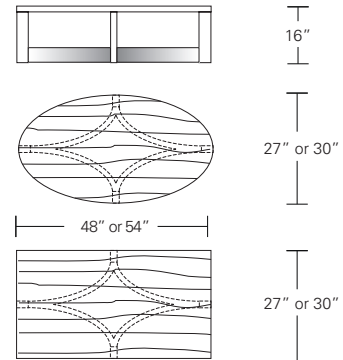

NEXUS COCKTAIL TABLES

DENNIS MILLER ASSOCIATES
 200 Lexington Avenue Suite 1210 New York, NY 10016
 212.684.0070 Fax.212.684.0776 www.dennismiller.com

Round Glass Top

36"W x 36"D x 16"H
 42"W x 42"D x 16"H
 48"W x 48"D x 16"H

Round Inset Glass Top

Round Wood Top

Square Glass Top

36"W x 36"D x 16"H
 42"W x 42"D x 16"H
 48"W x 48"D x 16"H

Square Inset Glass Top

Square Wood Top

Oval or Rectangular Glass Top

48"W x 27"D x 16"H
 54"W x 30"D x 16"H

Oval or Rectangular Inset Glass Top

Oval or Rectangular Wood Top

DESCRIPTION		FINISH OPTIONS		
<p>Nexus Cocktail Table: 1/2" Glass top, inset glass top or veneer top with solid wood or thick veneer edging. Curved base with solid wood vertical frame members and levelers.</p> <p>Standard Options: Reverse diamond, diamond or sunburst veneer pattern.</p> <p>Custom Orders: Custom sizes, woods, veneer patterns and finishes are available. Please request a price quotation.</p>	<p>Standard Finishes</p>	<p>NATURAL</p> <p>Cherry, Mahogany, Maple, Walnut, Oak.* *At additional cost.</p>	<p>STAINED</p> <p>Medium Ash, Dark Ash, Burnt Ash, Ebonized Ash, Medium Cherry, Dark Cherry, Medium Mahogany, Ebonized Maple, Medium Walnut, Dark Walnut, Grey Walnut.</p>	<p>CERUSED</p> <p>Bleached Ash, Cerused Ash, Cerused Dark Ash, Cerused Mahogany, Cerused Dark Mahogany, Cerused Oak, Bleached Walnut, Cerused Walnut, Cerused Grey Walnut.</p>
		<p>Figured Veneers for Top Panel</p>	<p>Figured Ash, Bird's Eye Maple, Figured Maple.</p>	