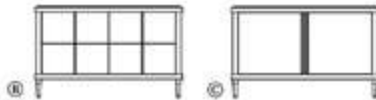

MONTRESOR CABINET

DR-08-104-A

W 30" D 24" H 30.5"

2 Drawers

DR-08-104-B

W 49.5" D 24" H 30.5"

4 Drawers

DR-08-104-C

W 49.5" D 24" H 30.5"

2 doors open to compartment with 2 adjustable shelves

DR-08-104-D

W 72" D 24" H 30.5"

6 Drawers

DR-08-104-E

W 72" D 24" H 30.5"

2 drawers / 2 compartments with 2 adjustable shelves in each compartment