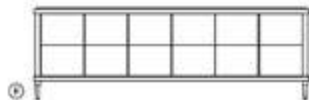

W 49.5" D 24" H 30.5"

2 doors open to compartment with 2 adjustable shelves

DR-08-104-D

W 72" D 24" H 30.5"

6 Drawers

DR-08-104-E

W 72" D 24" H 30.5"

2 drawers / 2 compartments with 2 adjustable shelves in each compartment

DR-08-104-F

W 90" D 24" H 30.5"

6 Drawers

DR-08-104-G

W 90" D 24" H 30.5"

4 drawers / 1 compartment with 2 adjustable shelves

DENNIS MILLER ASSOCIATES

200 Lexington Avenue Suite 1210 New York, NY 10016
 212.684.0070 Fax.212.684.0776 www.dennismiller.com