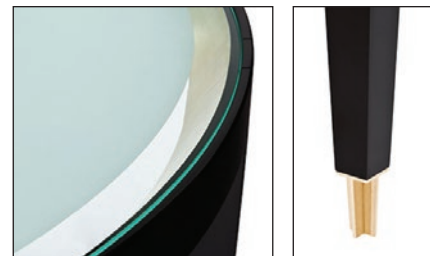

POWELL &
BONNELL

MIRAGE DINING TABLE 9815 A/B/C

Dining table with inset glass table top supported on a tapered leg wood base with custom metal feet. Table apron inside edge has silver leaf detail.

A – 29”h x 54”d x 90”w (ellipse).

B – 29”h x 60” dia. (round).

C – 29”h x 36”d x 96”w (rectangular).

Also available: desk (9800/9805/9810).

Custom finishes and sizes available.

As shown: Sandblasted glass top with clear edge border exposing silver leaf apron detail.

Black maple base with Polished nickel feet.

WWW.POWELLANDBONNELL.COM