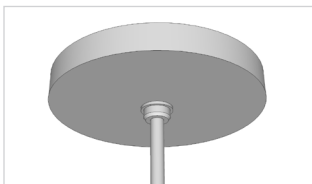

### MAZZORBO SPUTNIK

Studio Bel Vetro completely re-images the Sputnik chandelier. 61 intricate blown glass, oversized Venetian styled "goblet stems" further enhanced by 24k gold leaf. Virtuoso glass blowing at it's finest. A truly one of a kind, beautiful creation hand made exclusively by Paulo Delima, master glass artist at SBV.

SHOWN: 56" dia. x 31"H. 61 glass elements. Antique Brass finish, Clear, Grey and Gold Leaf glass.  
Rod suspension from 8" Dia canopy.

METAL FINISH OPTIONS: Polished Stainless, Brushed Stainless, Brushed Brass, Antique Brass, Dark Bronze.