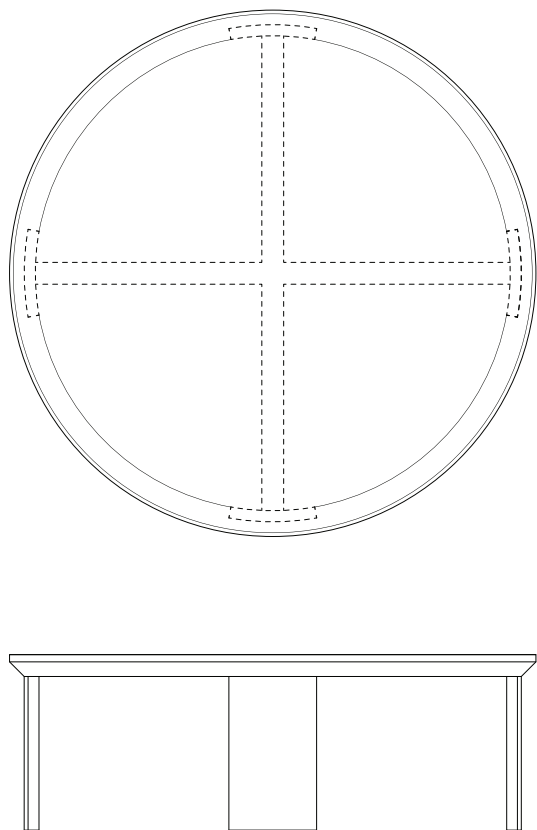

b

BAKER + HESSELDENZ

S T U D I O

MIRAGE COCKTAIL TABLE

MIRAGE COCKTAIL TABLE

The mirage... a naturally occurring optical phenomenon in which light rays are bent to produce a displaced image of distant objects or the sky. This simple, but elegant cocktail table is designed to draw attention to the beautiful objects placed on its surface.

Pictured in ebonized walnut with smoke mirror top.

DIMENSIONS

36" or 42"D

12" or 14" H

custom sizes available

14 -16 standard lead time

DENNIS MILLER ASSOCIATES
200 Lexington Avenue Suite 1210 New York, NY 10016
212.684.0070 Fax.212.684.0776 www.dennismiller.com