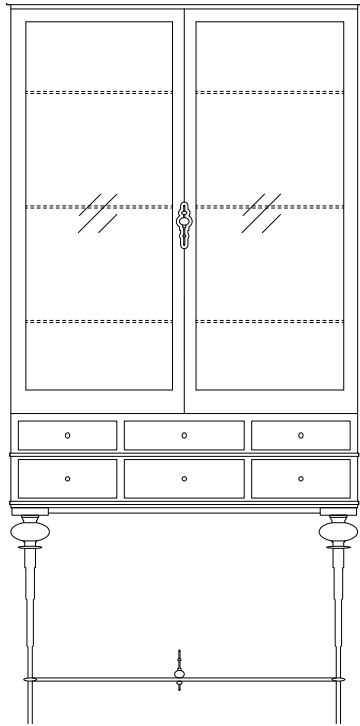

b

BAKER + HESSELDENZ

S T U D I O

MADAM CURIO CABINET

MADAM CURIO CABINET

Drawing inspiration from the minarets atop the mosques in Istanbul, Turkey. Madam Curio, with its delicate hand cast bronze base provides the perfect home for the display of a treasured collection of curiosities.

Pictured in cerused rift sawn white oak with cast French black bronze legs.

DIMENSIONS

18.5"D x 78"H x 37"W

* lighting may be added for an up-charge

* wall mounting is required; installation instructions are included