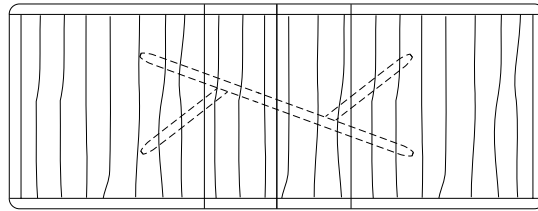

**KEMIZO RACETRACK TABLE**

84 W x 42 D x 29 1/4 H  
(102W w/1 LEAF, 120W w/2 LEAVES)

Extension version shown with self-storing pivoting leaves in in Bluff Oak and optional Satin Brass inlay.

The Kemizo Table features a diagonal linear gesture with rounded corners, softened profiles and an optional metal inlay. The Kemizo Extension Table includes two standard leaves or as shown with self-storing pivoting leaves that fold neatly in the base of the table.

72", 84", 96", 108" or 120"

104", 120", 132", 144" or 156"

72", 84", 96", 108" or 120"

104", 120", 132", 144" or 156"

**Kemizo Table**

- 72" W x 38" D x 29" H
- 84" W x 40" D x 29" H
- 96" W x 42" D x 29" H
- 108" W x 44" D x 29" H
- 120" W x 48" D x 29" H

**Kemizo Extension Table**

- 72" W (104" w/two 16" leaves) x 42" D x 29 1/4" H
- 84" W (120" w/two 18" leaves) x 42" D x 29 1/4" H
- 96" W (132" w/two 18" leaves) x 42" D x 29 1/4" H
- 108" W (144" w/two 18" leaves) x 44" D x 29 1/4" H
- 120" W (156" w/two 18" leaves) x 48" D x 29 1/4" H