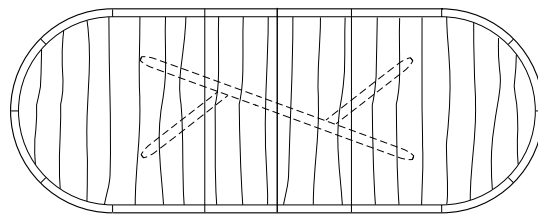

**KEMIZO RACETRACK TABLE**

84 W x 42 D x 29 1/4 H  
(102W w/1 LEAF, 120W w/2 LEAVES)

Extension version shown with self-storing pivoting leaves in in Bluff Oak and optional Satin Brass inlay.

The Kemizo Table features a diagonal linear gesture with rounded corners, softened profiles and an optional metal inlay. The Kemizo Extension Table includes two standard leaves or as shown with self-storing pivoting leaves that fold neatly in the base of the table.

72", 84", 96", 108" or 120"

104", 120", 132", 144" or 156"

72", 84", 96", 108" or 120"

104", 120", 132", 144" or 156"

**Kemizo Table**

- 72" W x 38" D x 29" H
- 84" W x 40" D x 29" H
- 96" W x 42" D x 29" H
- 108" W x 44" D x 29" H
- 120" W x 48" D x 29" H

**Kemizo Extension Table**

- 72" W (104" w/two 16" leaves) x 42" D x 29 1/4" H
- 84" W (120" w/two 18" leaves) x 42" D x 29 1/4" H
- 96" W (132" w/two 18" leaves) x 42" D x 29 1/4" H
- 108" W (144" w/two 18" leaves) x 44" D x 29 1/4" H
- 120" W (156" w/two 18" leaves) x 48" D x 29 1/4" H