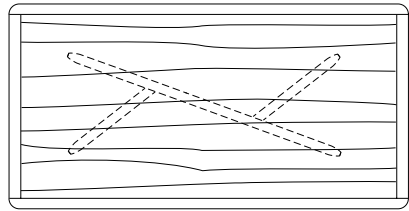

**KEMIZO RACETRACK TABLE**

84 W x 42 D x 29 1/4 H  
(102W w/1 LEAF, 120W w/2 LEAVES)

Extension version shown with self-storing pivoting leaves in in Bluff Oak and optional Satin Brass inlay.

The Kemizo Table features a diagonal linear gesture with rounded corners, softened profiles and an optional metal inlay. The Kemizo Extension Table includes two standard leaves or as shown with self-storing pivoting leaves that fold neatly in the base of the table.

72", 84", 96", 108" or 120"

104", 120", 132", 144" or 156"

72", 84", 96", 108" or 120"

104", 120", 132", 144" or 156"

**Kemizo Table**

- 72" W x 38" D x 29" H
- 84" W x 40" D x 29" H
- 96" W x 42" D x 29" H
- 108" W x 44" D x 29" H
- 120" W x 48" D x 29" H

**Kemizo Extension Table**

- 72" W (104" w/two 16" leaves) x 42" D x 29 1/4" H
- 84" W (120" w/two 18" leaves) x 42" D x 29 1/4" H
- 96" W (132" w/two 18" leaves) x 42" D x 29 1/4" H
- 108" W (144" w/two 18" leaves) x 44" D x 29 1/4" H
- 120" W (156" w/two 18" leaves) x 48" D x 29 1/4" H