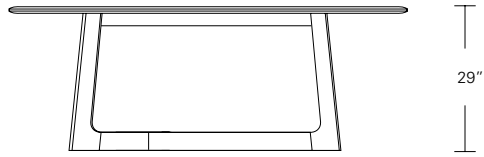

**KEMIZO RACETRACK TABLE**

84 W x 42 D x 29 1/4 H  
(102W w/1 LEAF, 120W w/2 LEAVES)

Extension version shown with self-storing pivoting leaves in in Bluff Oak and optional Satin Brass inlay.

The Kemizo Table features a diagonal linear gesture with rounded corners, softened profiles and an optional metal inlay. The Kemizo Extension Table includes two standard leaves or as shown with self-storing pivoting leaves that fold neatly in the base of the table.

72", 84", 96", 108" or 120"

104", 120", 132", 144" or 156"

72", 84", 96", 108" or 120"

104", 120", 132", 144" or 156"

**Kemizo Table**

- 72" W x 38" D x 29" H
- 84" W x 40" D x 29" H
- 96" W x 42" D x 29" H
- 108" W x 44" D x 29" H
- 120" W x 48" D x 29" H

**Kemizo Extension Table**

- 72" W (104" w/two 16" leaves) x 42" D x 29 1/4" H
- 84" W (120" w/two 18" leaves) x 42" D x 29 1/4" H
- 96" W (132" w/two 18" leaves) x 42" D x 29 1/4" H
- 108" W (144" w/two 18" leaves) x 44" D x 29 1/4" H
- 120" W (156" w/two 18" leaves) x 48" D x 29 1/4" H