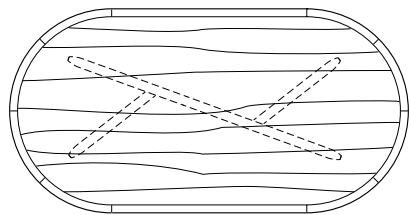

**KEMIZO RACETRACK TABLE**

84 W x 42 D x 29 1/4 H  
(102W w/1 LEAF, 120W w/2 LEAVES)

Extension version shown with self-storing pivoting leaves in in Bluff Oak and optional Satin Brass inlay.

The Kemizo Table features a diagonal linear gesture with rounded corners, softened profiles and an optional metal inlay. The Kemizo Extension Table includes two standard leaves or as shown with self-storing pivoting leaves that fold neatly in the base of the table.

72", 84", 96", 108" or 120"

104", 120", 132", 144" or 156"

72", 84", 96", 108" or 120"

104", 120", 132", 144" or 156"

**Kemizo Table**

- 72" W x 38" D x 29" H
- 84" W x 40" D x 29" H
- 96" W x 42" D x 29" H
- 108" W x 44" D x 29" H
- 120" W x 48" D x 29" H

**Kemizo Extension Table**

- 72" W (104" w/two 16" leaves) x 42" D x 29 1/4" H
- 84" W (120" w/two 18" leaves) x 42" D x 29 1/4" H
- 96" W (132" w/two 18" leaves) x 42" D x 29 1/4" H
- 108" W (144" w/two 18" leaves) x 44" D x 29 1/4" H
- 120" W (156" w/two 18" leaves) x 48" D x 29 1/4" H