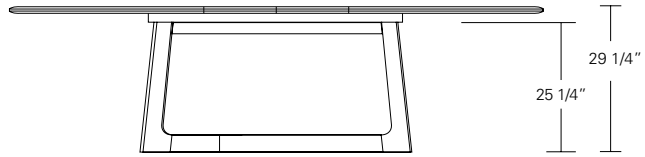

**KEMIZO RACETRACK TABLE**

84 W x 42 D x 29 1/4 H  
(102W w/1 LEAF, 120W w/2 LEAVES)

Extension version shown with self-storing pivoting leaves in in Bluff Oak and optional Satin Brass inlay.

The Kemizo Table features a diagonal linear gesture with rounded corners, softened profiles and an optional metal inlay. The Kemizo Extension Table includes two standard leaves or as shown with self-storing pivoting leaves that fold neatly in the base of the table.

72", 84", 96", 108" or 120"

104", 120", 132", 144" or 156"

72", 84", 96", 108" or 120"

104", 120", 132", 144" or 156"

**Kemizo Table**

- 72" W x 38" D x 29" H
- 84" W x 40" D x 29" H
- 96" W x 42" D x 29" H
- 108" W x 44" D x 29" H
- 120" W x 48" D x 29" H

**Kemizo Extension Table**

- 72" W (104" w/two 16" leaves) x 42" D x 29 1/4" H
- 84" W (120" w/two 18" leaves) x 42" D x 29 1/4" H
- 96" W (132" w/two 18" leaves) x 42" D x 29 1/4" H
- 108" W (144" w/two 18" leaves) x 44" D x 29 1/4" H
- 120" W (156" w/two 18" leaves) x 48" D x 29 1/4" H