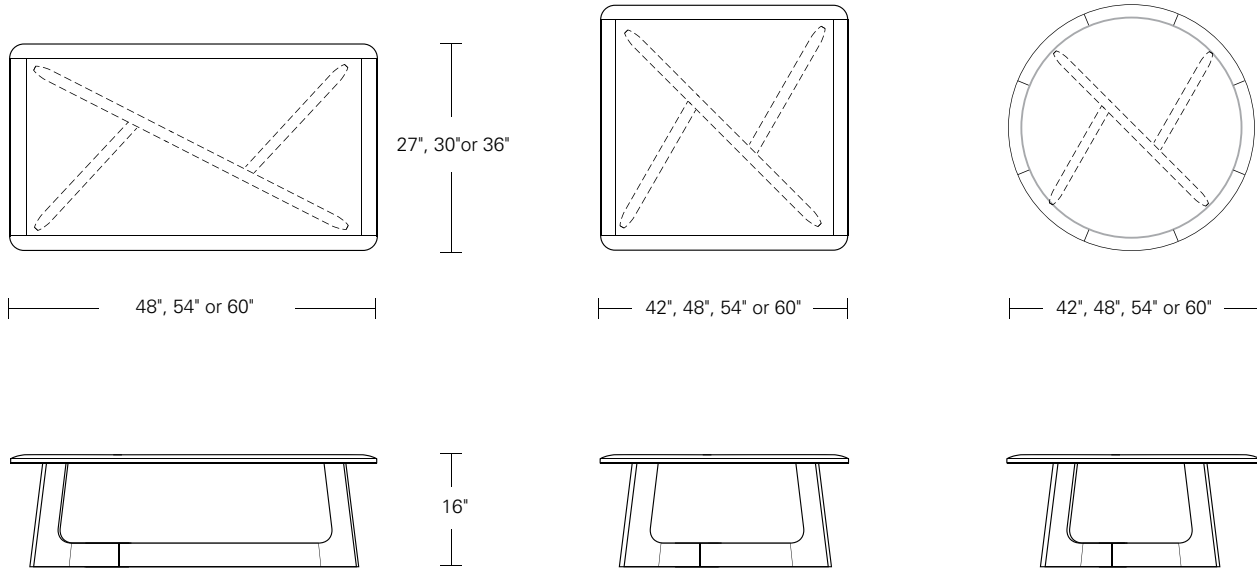

KEMIZO COCKTAIL TABLE

60W x 36D x 16H

Shown in Cered Bronze Walnut with Dark Bronze Inlays

The Kemizo Cocktail Table inspired by the South African Sesotho word for "outline." This design features a diagonal base stretcher with acute and obtuse leg angles, rounded corners, and softened profiles. An optional metal inlay follows the edges of the table top and base highlighting its linear form.

KEMIZO COCKTAIL TABLES

Rectangular
 48" W x 27" D x 16" H
 54" W x 30" D x 16" H
 60" W x 36" D x 16" H

Square
 42" W x 42" D x 16" H
 48" W x 48" D x 16" H
 54" W x 54" D x 16" H
 60" W x 60" D x 16" H

Round
 42" W x 42" D x 16" H
 48" W x 48" D x 16" H
 54" W x 54" D x 16" H
 60" W x 60" D x 16" H

DESCRIPTION	FINISH OPTIONS	
<p>Kemizo Cocktail Table: Veneer top with solid wood edge. Solid wood base with levelers.</p> <p>Inlay Options: Dark bronze, medium bronze or satin brass.</p> <p>Custom Orders: Custom sizes, woods, veneer patterns and finishes are available. Please request a price quotation.</p>	<p>Standard - Natural / Stained:</p> <p>Ash, Bronze Ash, Burnt Ash, Ebonized Ash, Grey Ash, Mahogany, Medium Mahogany, Oak, Bluff Oak, Grey Oak, Fumed Oak, Walnut, Medium Walnut, Dark Walnut, Ebonized Walnut, Grey Walnut, Silver Walnut, Terra Walnut, Bronze Walnut, Claro Toned Walnut.</p>	<p>Premium - Cerused / Bleached:</p> <p>Bleached Ash, Cerused Ash, Cerused Bronze Ash, Cerused Burnt Ash, Cerused Mahogany, Cerused Dark Mahogany, Bleached Walnut, Cerused Walnut, Cerused Grey Walnut, Cerused Silver Walnut, Cerused Bronze Walnut, Cerused Oak.</p>