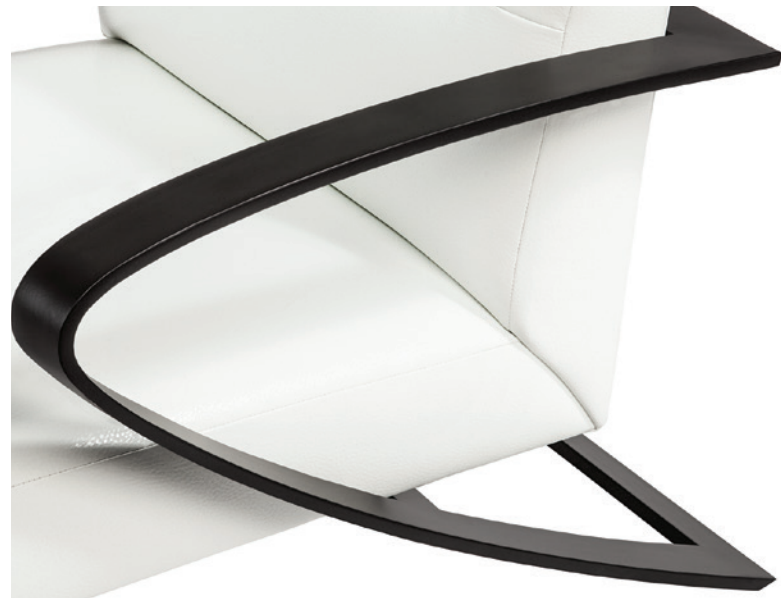

POWELL & BONNELL

9993

IMPALA LOUNGE CHAIR

Contemporary tight upholstered lounge chair cantilevered on a metal frame, featuring a swept back "archery" arm detail.

9993 Impala Lounge Chair: 28"w x 31"d x 30"h

WWW.POWELLANDBONNELL.COM

POWELL & BONNELL

9993

IMPALA LOUNGE CHAIR

As Shown: Upholstered in Powell & Bonnell Rodeo, Spur with Satin black powder coated frame.

Other metal finishes available.

Graded in Powell & Bonnell leather and fabric available.