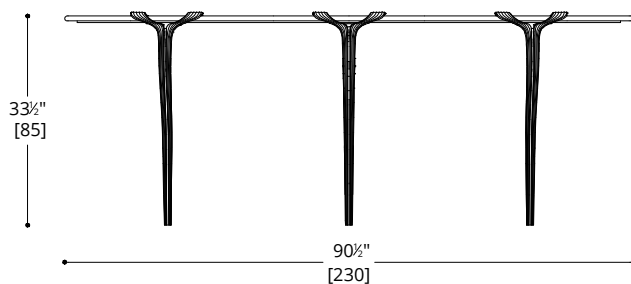

HORTA CONSOLE THREE LEG

HORTA CONSOLE THREE LEG

LEGS

Hand Patinated Metal

TOP

Marble
Custom Stone

NOTES:

CUSTOM STONE, PLEASE CONTACT ATELIER PURCELL FOR OPTIONS
PLEASE CONFIRM DETAILS OF THIS TEAR SHEET WITH YOUR LOCAL SALES ASSOCIATE.