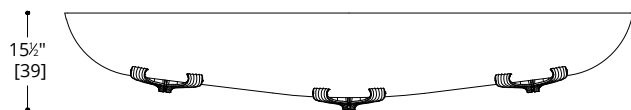

HORTA CONSOLE THREE LEG

HORTA CONSOLE THREE LEG

LEGS

Hand Patinated Metal

TOP

Marble
Custom Stone

NOTES:

CUSTOM STONE, PLEASE CONTACT ATELIER PURCELL FOR OPTIONS
PLEASE CONFIRM DETAILS OF THIS TEAR SHEET WITH YOUR LOCAL SALES ASSOCIATE.