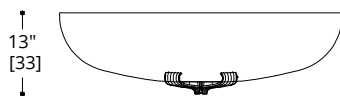

HORTA CONSOLE SINGLE LEG

HORTA CONSOLE SINGLE LEG

LEGS

Hand Patinated Metal

TOP

Marble
Custom Stone

NOTES:

CUSTOM STONE, PLEASE CONTACT ATELIER PURCELL FOR OPTIONS
PLEASE CONFIRM DETAILS OF THIS TEAR SHEET WITH YOUR LOCAL SALES ASSOCIATE.