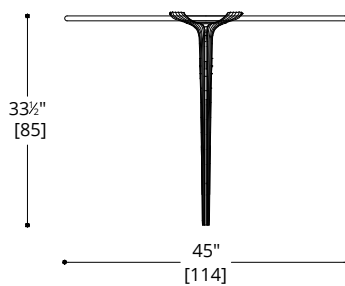

HORTA CONSOLE SINGLE LEG

HORTA CONSOLE SINGLE LEG

LEGS

Hand Patinated Metal

TOP

Marble
Custom Stone

NOTES:

CUSTOM STONE, PLEASE CONTACT ATELIER PURCELL FOR OPTIONS
PLEASE CONFIRM DETAILS OF THIS TEAR SHEET WITH YOUR LOCAL SALES ASSOCIATE.