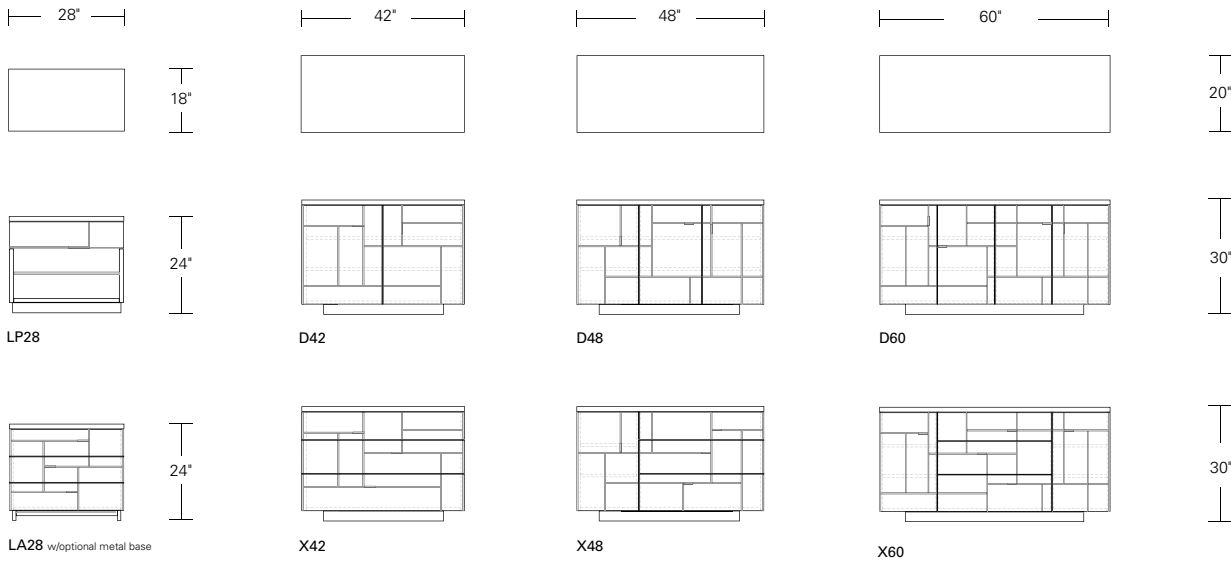

FRETWORK LP28

28W x 18D x 24H

Shown in Bleached Walnut with Medium Bronze Inlay and optional Metal Base.

The LP28 is a scaled-down version of the Fretwork Collection. Its single drawer face notches into the cabinet side with its refined metal trim and tab pull. A delicate shelf is trimmed with a matching metal edge. Standard wood base or an optional metal base as shown.