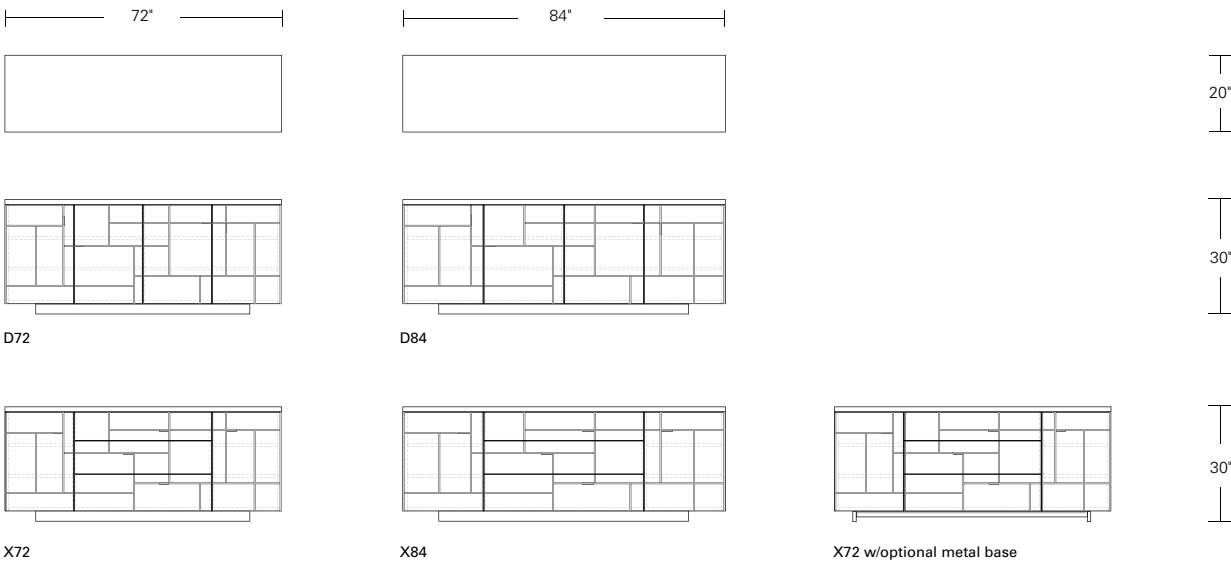

FRETWORK LP28

28W x 18D x 24H

Shown in Bleached Walnut with Medium Bronze Inlay and optional Metal Base.

The LP28 is a scaled-down version of the Fretwork Collection. Its single drawer face notches into the cabinet side with its refined metal trim and tab pull. A delicate shelf is trimmed with a matching metal edge. Standard wood base or an optional metal base as shown.