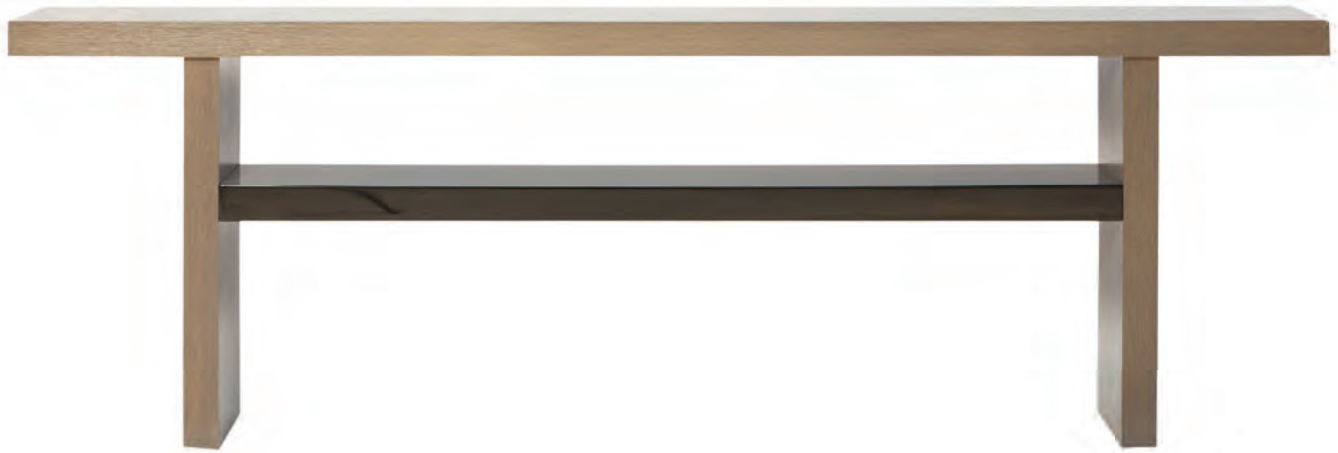

# RYAN | JACKSON

## Dyad Console

A console with sweeping simplicity in form and luxury in material

Finish options:  
Body/shelf: All woods, lacquers, metals, and parchments

Standard sizes:  
72"L x 12"D x 30"H  
90"L x 14"D x 30"H  
Custom sizes available

Shown as:  
Grey wash rift cut oak | black gloss lacquer shelf  
90"L x 14"D x 30"H

**DENNIS MILLER ASSOCIATES**  
200 Lexington Avenue Suite 1210 New York, NY 10016  
212.684.0070 Fax.212.684.0776 [www.dennismiller.com](http://www.dennismiller.com)