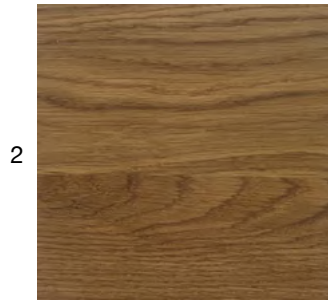

Table Top Material Options

1. Black Walnut with Oil Finish
2. White Oak with Oil Finish (Indoor/Outdoor, pattering may occur)
3. White Oak with Intense Black Oil Stain
4. Oxidized Maple with Oil or Lacquer Finish
5. Custom Solid Stone (Not Shown, Please Inquire)

* Please note that colours may vary between production runs.

Leg Material Options

1. Blackened Cast Aluminum with Wax Finish
2. Mirror Polished Cast Aluminum with Wax Finish
3. Satin Peened Bronze with Wax Finish
4. Mirror Polished Cast Bronze with Wax Finish
5. Cast Iron with Nordic Bronze Plate and Wax Finish

* Please note that colours may vary between production runs.