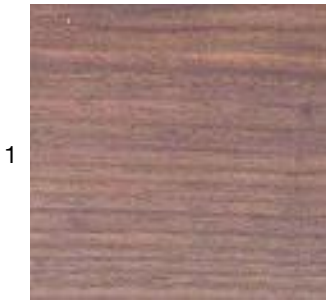

Table Top Material Options

1. Black Walnut with Oil Finish
2. White Oak with Oil Finish (Indoor/Outdoor, pattering may occur)
3. White Oak with Intense Black Oil Stain
4. Oxidized Maple with Oil or Lacquer Finish
5. Custom Solid Stone (Not Shown, Please Inquire)

* Please note that colours may vary between production runs.

Leg Material Options

1. Blackened Cast Aluminum with Wax Finish
2. Mirror Polished Cast Aluminum with Wax Finish
3. Satin Peened Bronze with Wax Finish
4. Mirror Polished Cast Bronze with Wax Finish
5. Cast Iron with Nordic Bronze Plate and Wax Finish

* Please note that colours may vary between production runs.