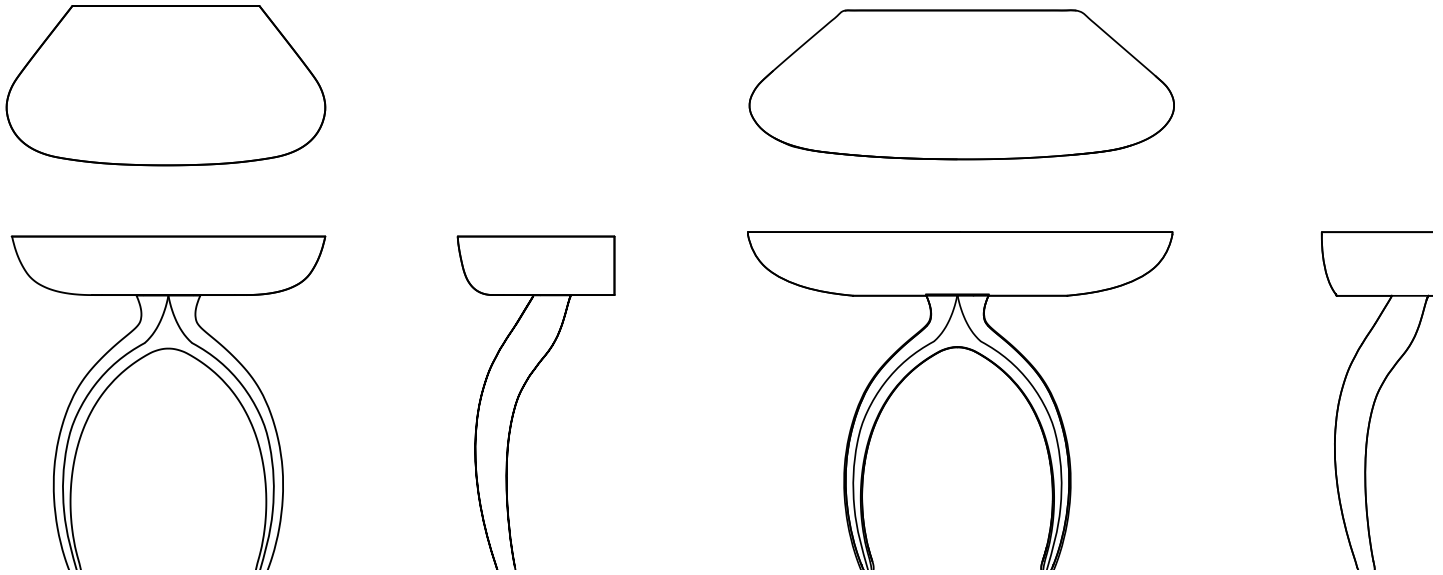

# Wishbone | Console - Demi Lune

Unlimited

This design pairs STACKLAB's signature Wishbone casting with demi-lune custom solid stone or joined solid domestic hardwood.

The Wishbone series honours central-eastern Canada's manufacturing heritage, the Wishbone is cast in sand- the same process used to produce machine parts for heavy industry.

## Dimensions

- 30" W x 15" D x 32-1/2" H
- 42" W x 15" D x 32-1/2" H