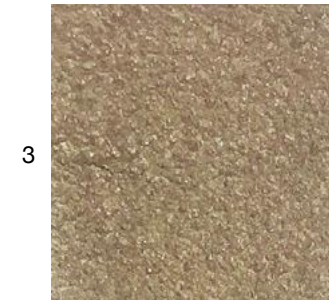

Table Top Material Options

1. Black Walnut with Oil Finish
2. White Oak with Oil Finish (Indoor/Outdoor, pattering may occur)
3. White Oak with Intense Black Oil Stain
4. Oxidized Maple with Oil or Lacquer Finish
5. Custom Solid Stone (Not Shown, Please Inquire)

* Please note that colours may vary between production runs.