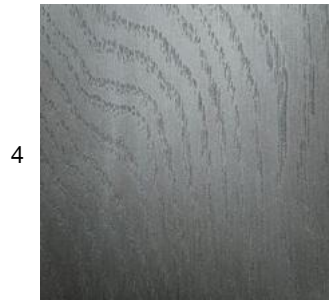

Table Top Material Options

1. Black Walnut with Oil Finish
2. White Oak with Oil Finish (Indoor/Outdoor, pattering may occur)
3. White Oak with Intense Black Oil Stain
4. Oxidized Maple with Oil or Lacquer Finish
5. Custom Solid Stone (Not Shown, Please Inquire)

* Please note that colours may vary between production runs.

Leg Material Options

1. Blackened Cast Aluminum with Wax Finish
2. Mirror Polished Cast Aluminum with Wax Finish
3. Satin Peened Bronze with Wax Finish
4. Mirror Polished Cast Bronze with Wax Finish
5. Cast Iron with Nordic Bronze Plate and Wax Finish

* Please note that colours may vary between production runs.