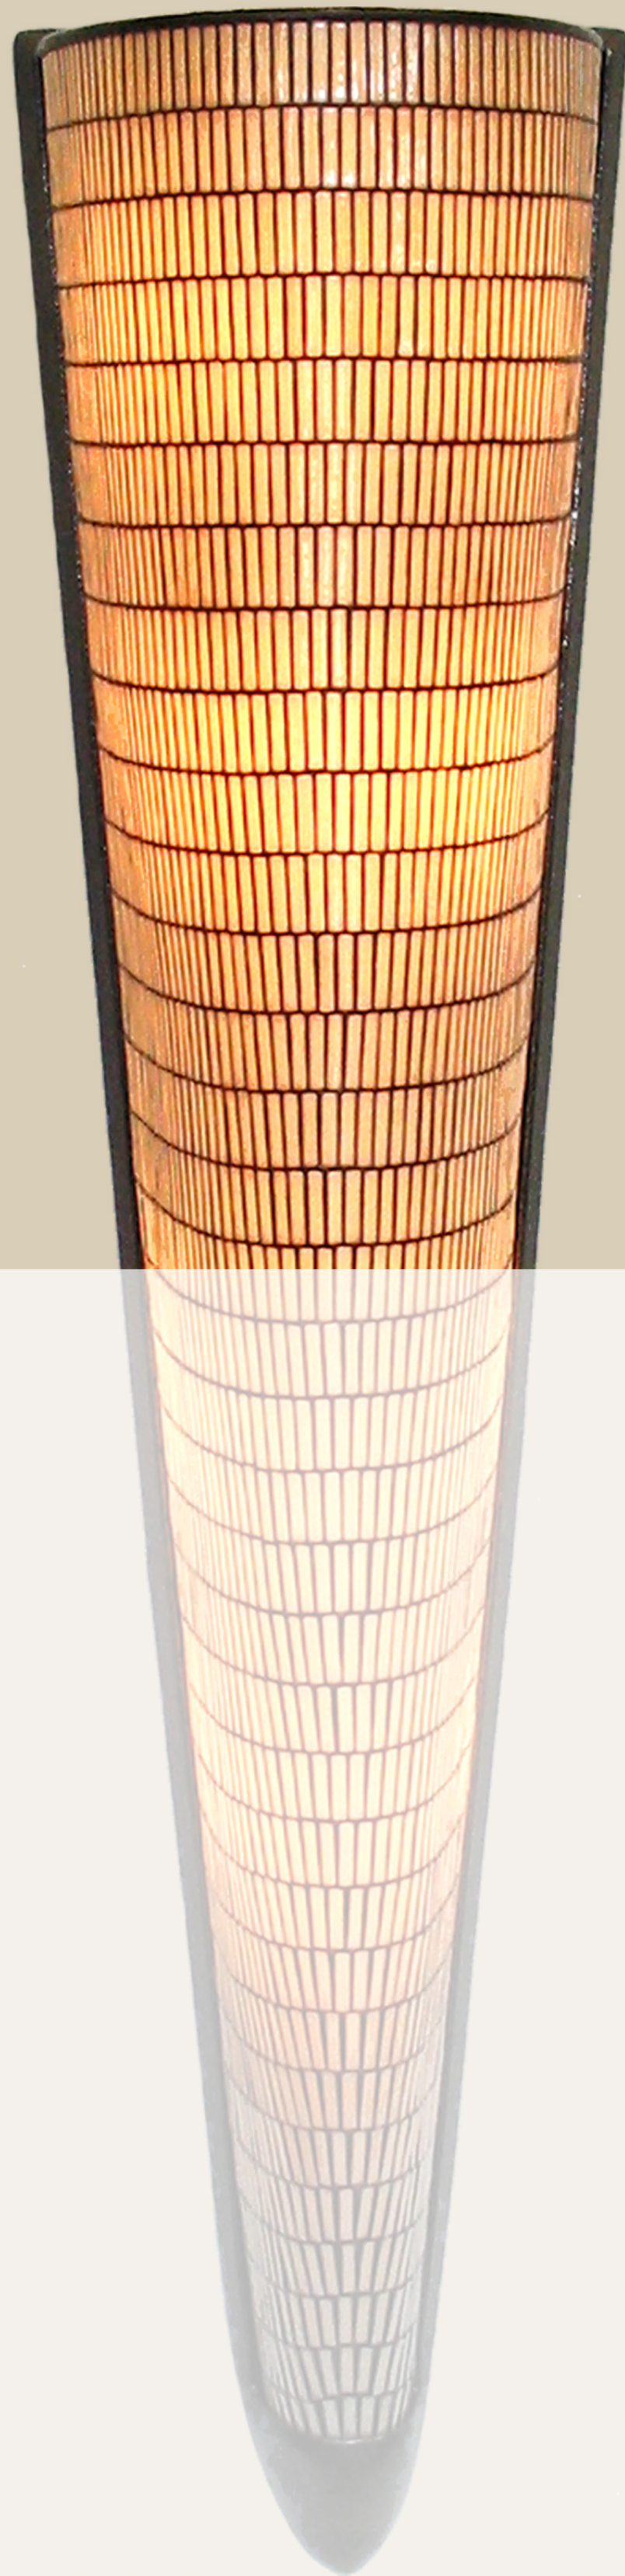

HILLIARD

Tusk Sconce

Glass Tiles: Ivory
Patina: Antique Bronze

6" x 20.5" x 6.5"	2 - 40w
8.5" x 33" x 7.25"	4 - 60w
10" x 45.5" x 8"	4 - 60w

Additional Glass & Patina options available.