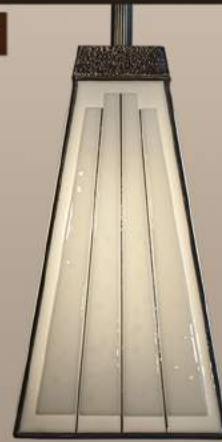

Eastern

Modelle

NEW