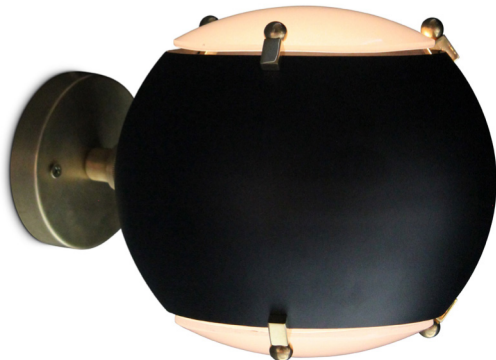

Downtown

PHONE: 310-652-7461 WWW.DOWNTOWN20LA.COM

TEATRO SCONCE

Glass, Brass and Black Metal Articulated Sconce

6.5" Diameter x 10.5" Deep

Hand Made in Los Angeles