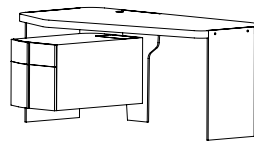

## TAMBOBAMBA DESK

DK-20-105

W 72" (183 cm) D 36" (91 cm) H 30" (76 cm)