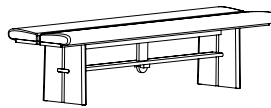

JIUN HO

FURNITURE
Sashimono Bench

JIUN HO

SHOWN

Base: Ash wood with sureto finish

Upholstery: Jiun Ho Textile - Shinto-Cinnabar

SASHIMONO BENCH

BCH-20-107

W 72" (183 cm) D 20" (51 cm) H 17" (43 cm)

COM 4 yds COL 72 sq ft