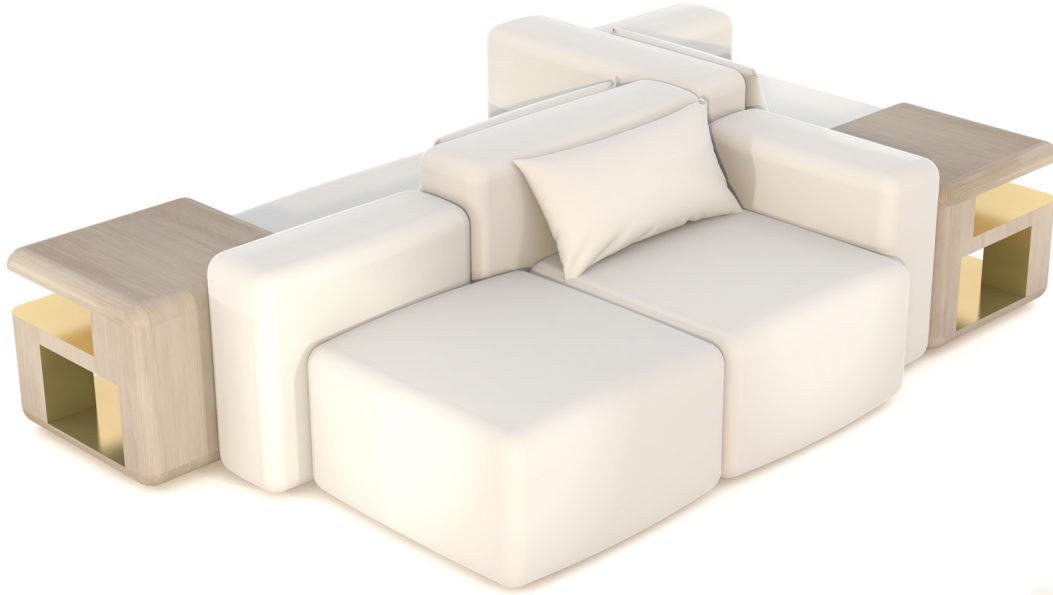

ROYALTY

ROYALTY

DIMENSIONS:
112"W X 68"D X 28"H
CUSTOM SIZES AVAILABLE

FINISH:
STANDARD, PREMIUM, AND CUSTOM FINISHES AVAILABLE

RANDOLPH & HEIN