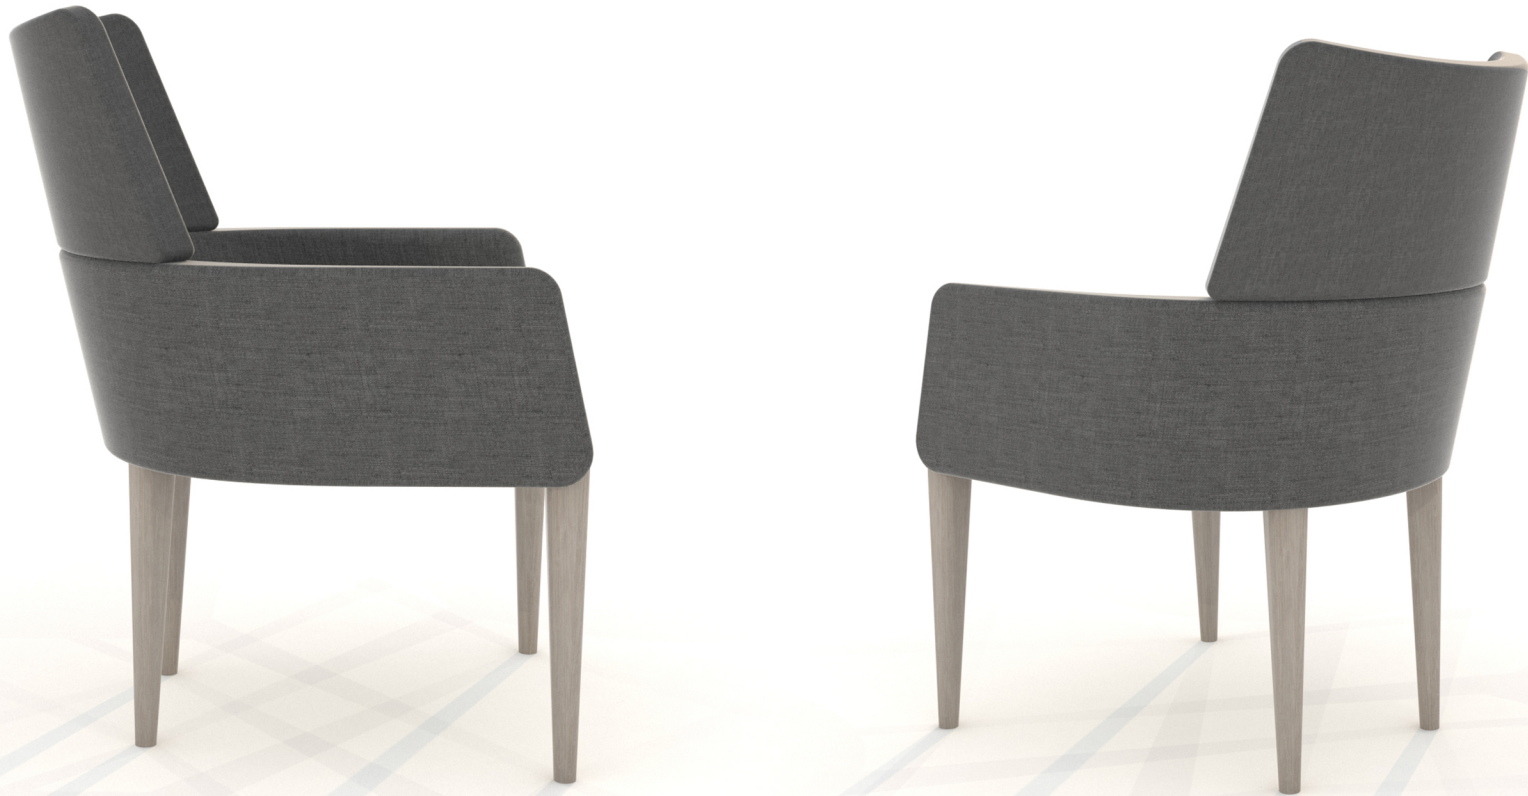

PHOENIX

RANDOLPH & HEIN

## PHOENIX

**DIMENSIONS:**

**DINING CHAIR:**  
22"W X 26½"D X 34"H

**COUNTER STOOL:**  
22"W X 26½"D X 37½"H

**BAR STOOL:**  
22"W X 26½"D X 43½"H  
CUSTOM SIZES AVAILABLE

**FINISH:**

STANDARD, PREMIUM, AND CUSTOM FINISHES AVAILABLE