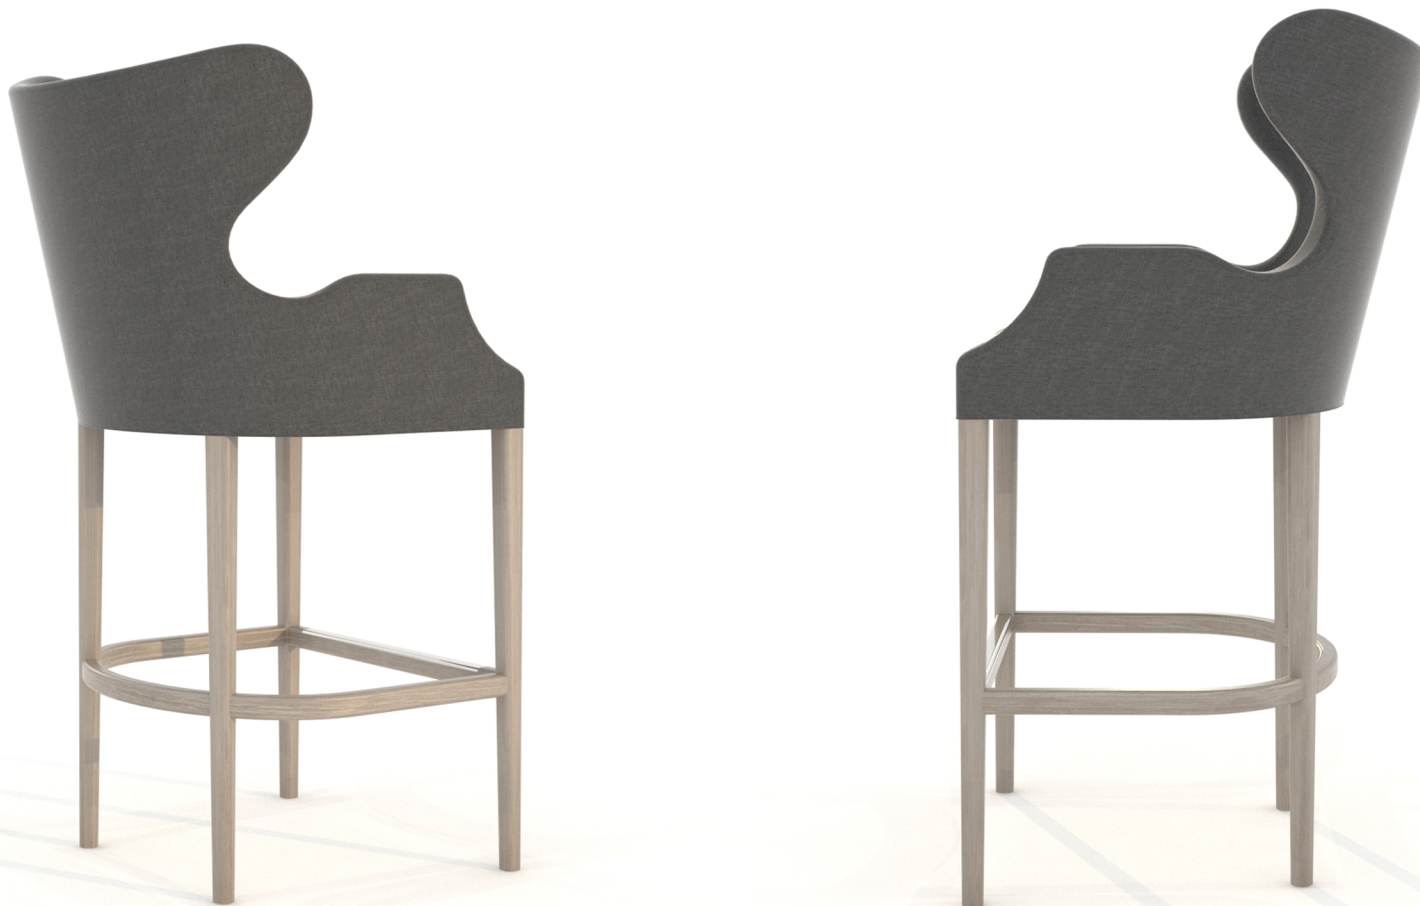

PALACIO

RANDOLPH & HEIN

PALACIO

DIMENSIONS:

COUNTER STOOL:

22"W X 25"D X 39"H

BAR STOOL:

22"W X 25"D X 44"H

DINING CHAIR:

22"W X 25"D X 33"H

CUSTOM SIZES AVAILABLE

FINISH:

STANDARD, PREMIUM, AND CUSTOM FINISHES AVAILABLE

720 EAST 59TH STREET

LOS ANGELES

CALIFORNIA 90001