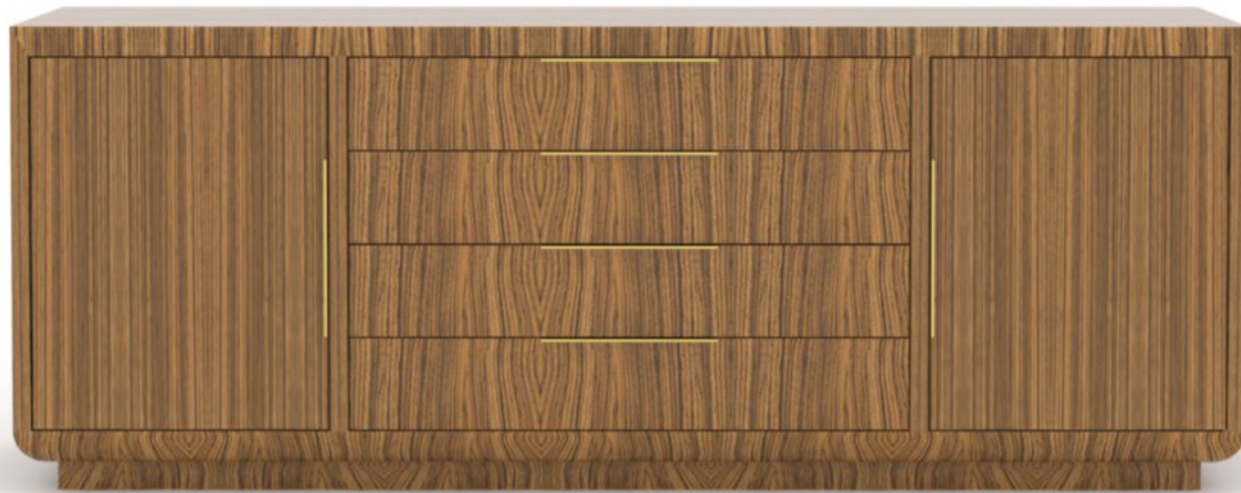

OPAL DRESSER

RANDOLPH & HEIN

## OPAL DRESSER

**DIMENSIONS:**

84"W X 32"D X 22"H

CUSTOM SIZES AVAILABLE

**FINISH:**

SHOWN IN ZEBRAWOOD WITH BRASS PULLS

STANDARD, PREMIUM, AND CUSTOM FINISHES AVAILABLE

720 EAST 59TH STREET