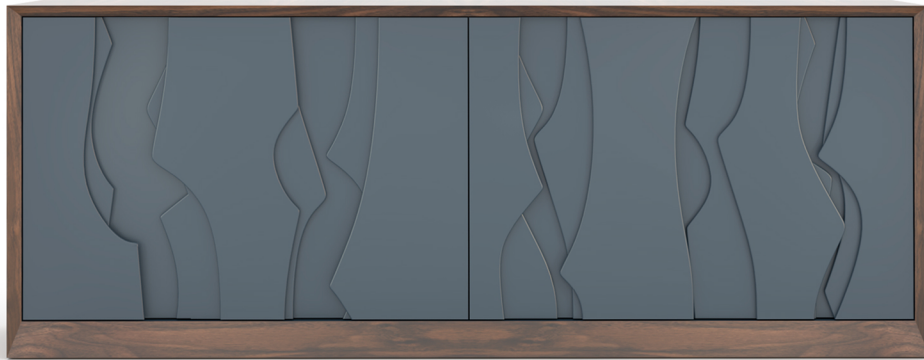

OASIS

OASIS

**DIMENSIONS:**

84"W X 20"D X 32"H (4 DOOR)

72"W X 20"D X 32"H (4 DOOR)

CUSTOM SIZES AVAILABLE

**FINISH:**

STANDARD, PREMIUM, AND CUSTOM FINISHES AVAILABLE