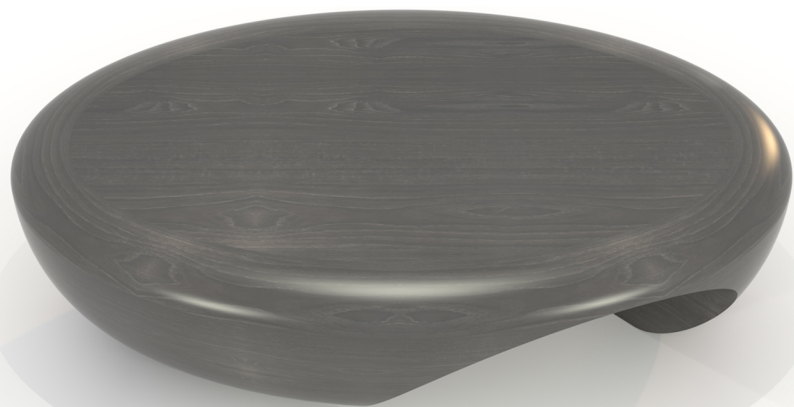

MONTANA

MONTANA

DIMENSIONS:
60"W X 36"D X 18"H
CUSTOM SIZES AVAILABLE

FINISH:
STANDARD, PREMIUM, AND CUSTOM FINISHES AVAILABLE

RANDOLPH & HEIN

720 EAST 59TH STREET

LOS ANGELES

CALIFORNIA 90001