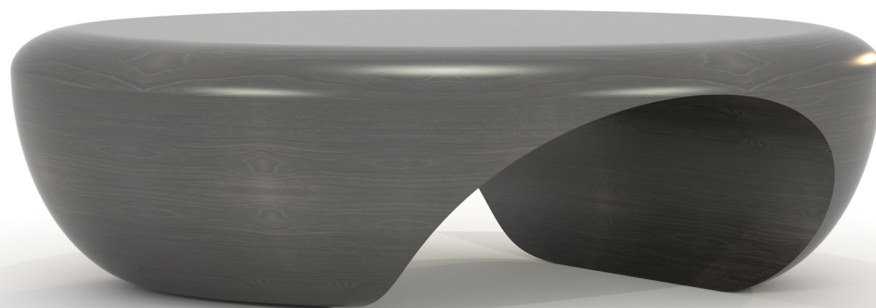

MONTANA

MONTANA

DIMENSIONS:
60"W X 36"D X 18"H
CUSTOM SIZES AVAILABLE

FINISH:
STANDARD, PREMIUM, AND CUSTOM FINISHES AVAILABLE

RANDOLPH & HEIN

720 EAST 59TH STREET

LOS ANGELES

CALIFORNIA 90001